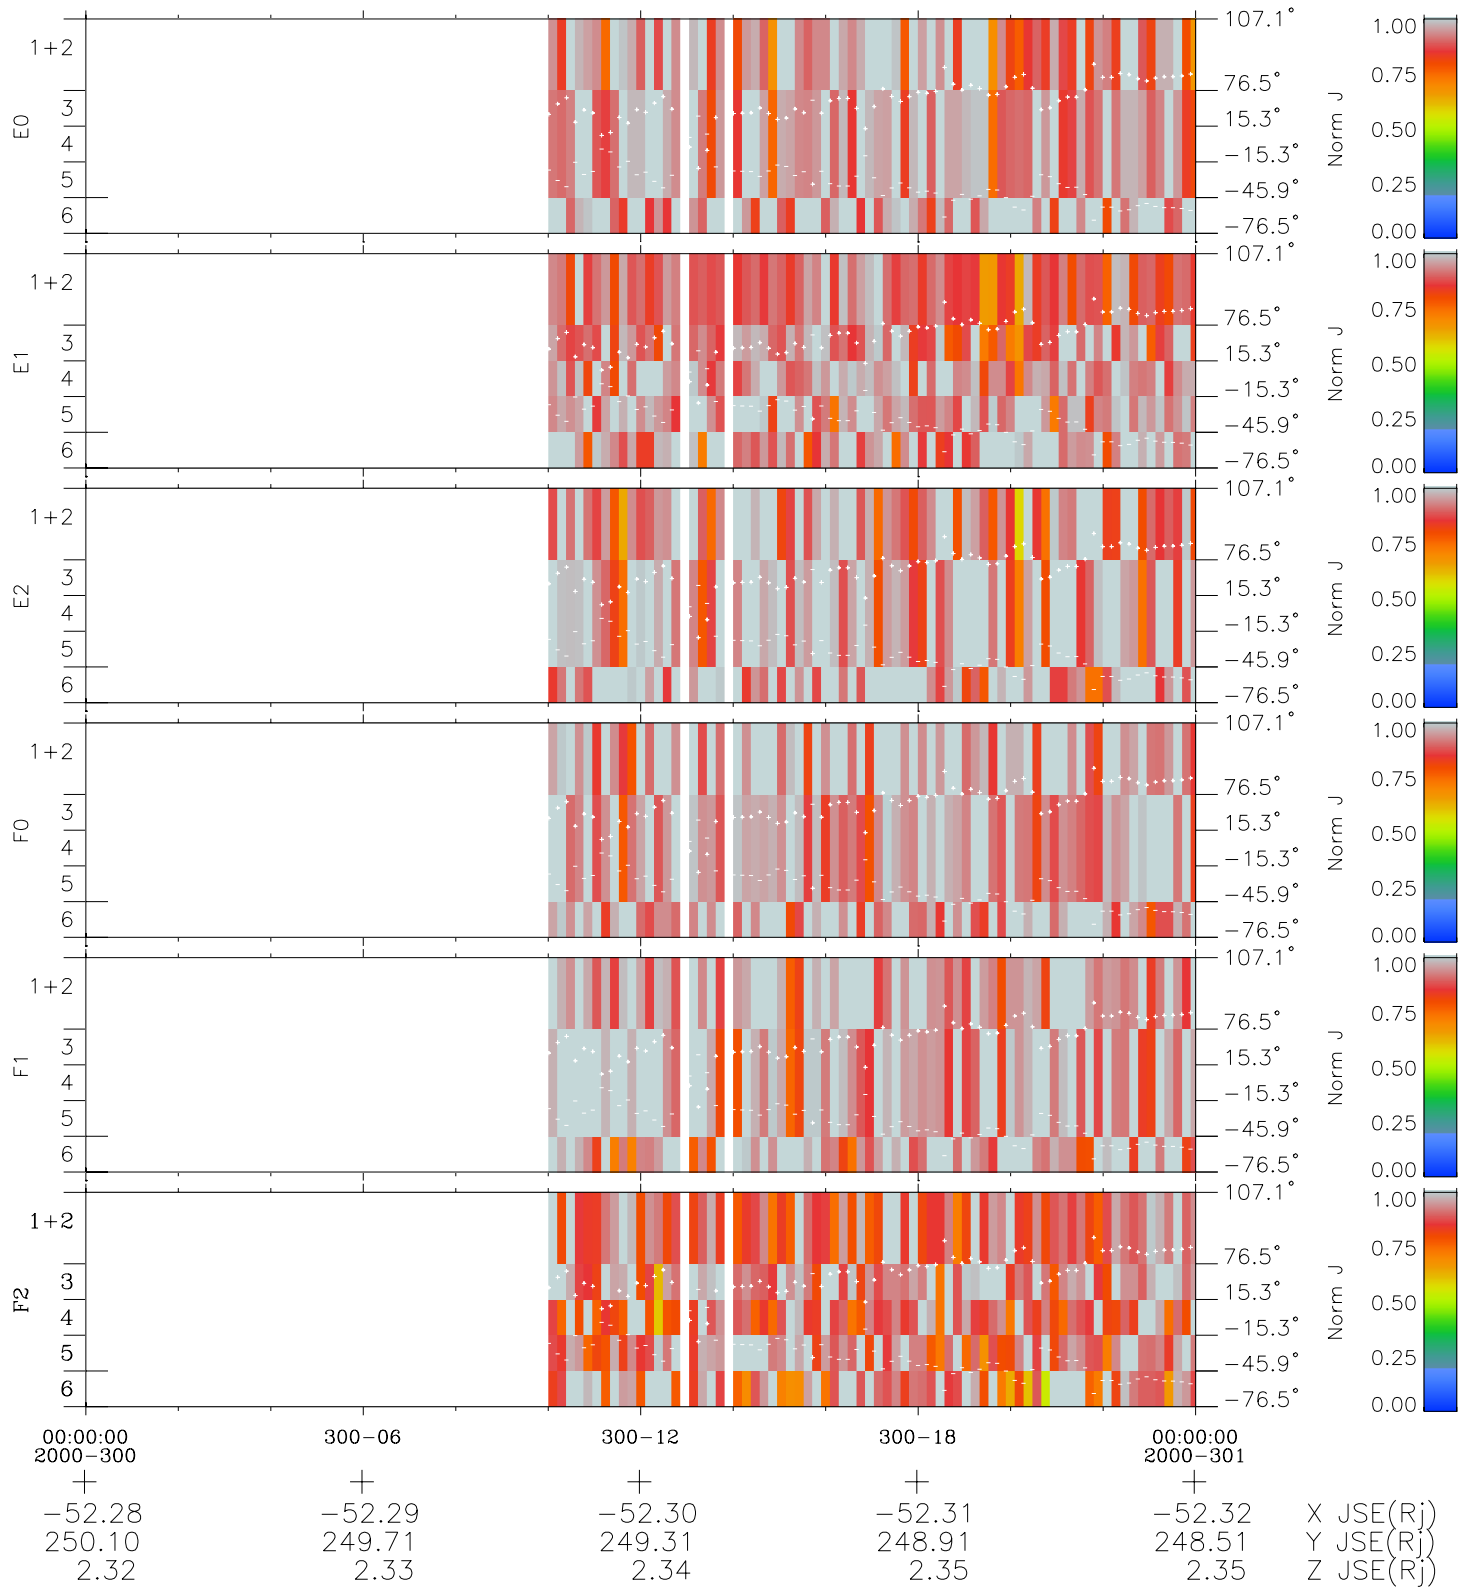

Galileo EPD Real Elevation Anisotropies 00300

Software Version: RTELEV_NORM V 1.20
Data Production: 18-05-01
Plot Production: Mon Sep 17 12:31:54 2001
Color File: wondr3
Geofactor File: 1.1

- ◇ = Jupiter look direction
- = Corotation look direction