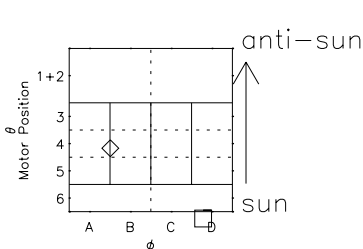

Galileo EPD Real Elevation Anisotropies 00300

Software Version: RTELEV_NORM V 1.20
Data Production: 18-05-01
Plot Production: Mon Sep 17 12:31:54 2001
Color File: wondr3
Geofactor File: 1.1

- ◇ = Jupiter look direction
- = Corotation look direction