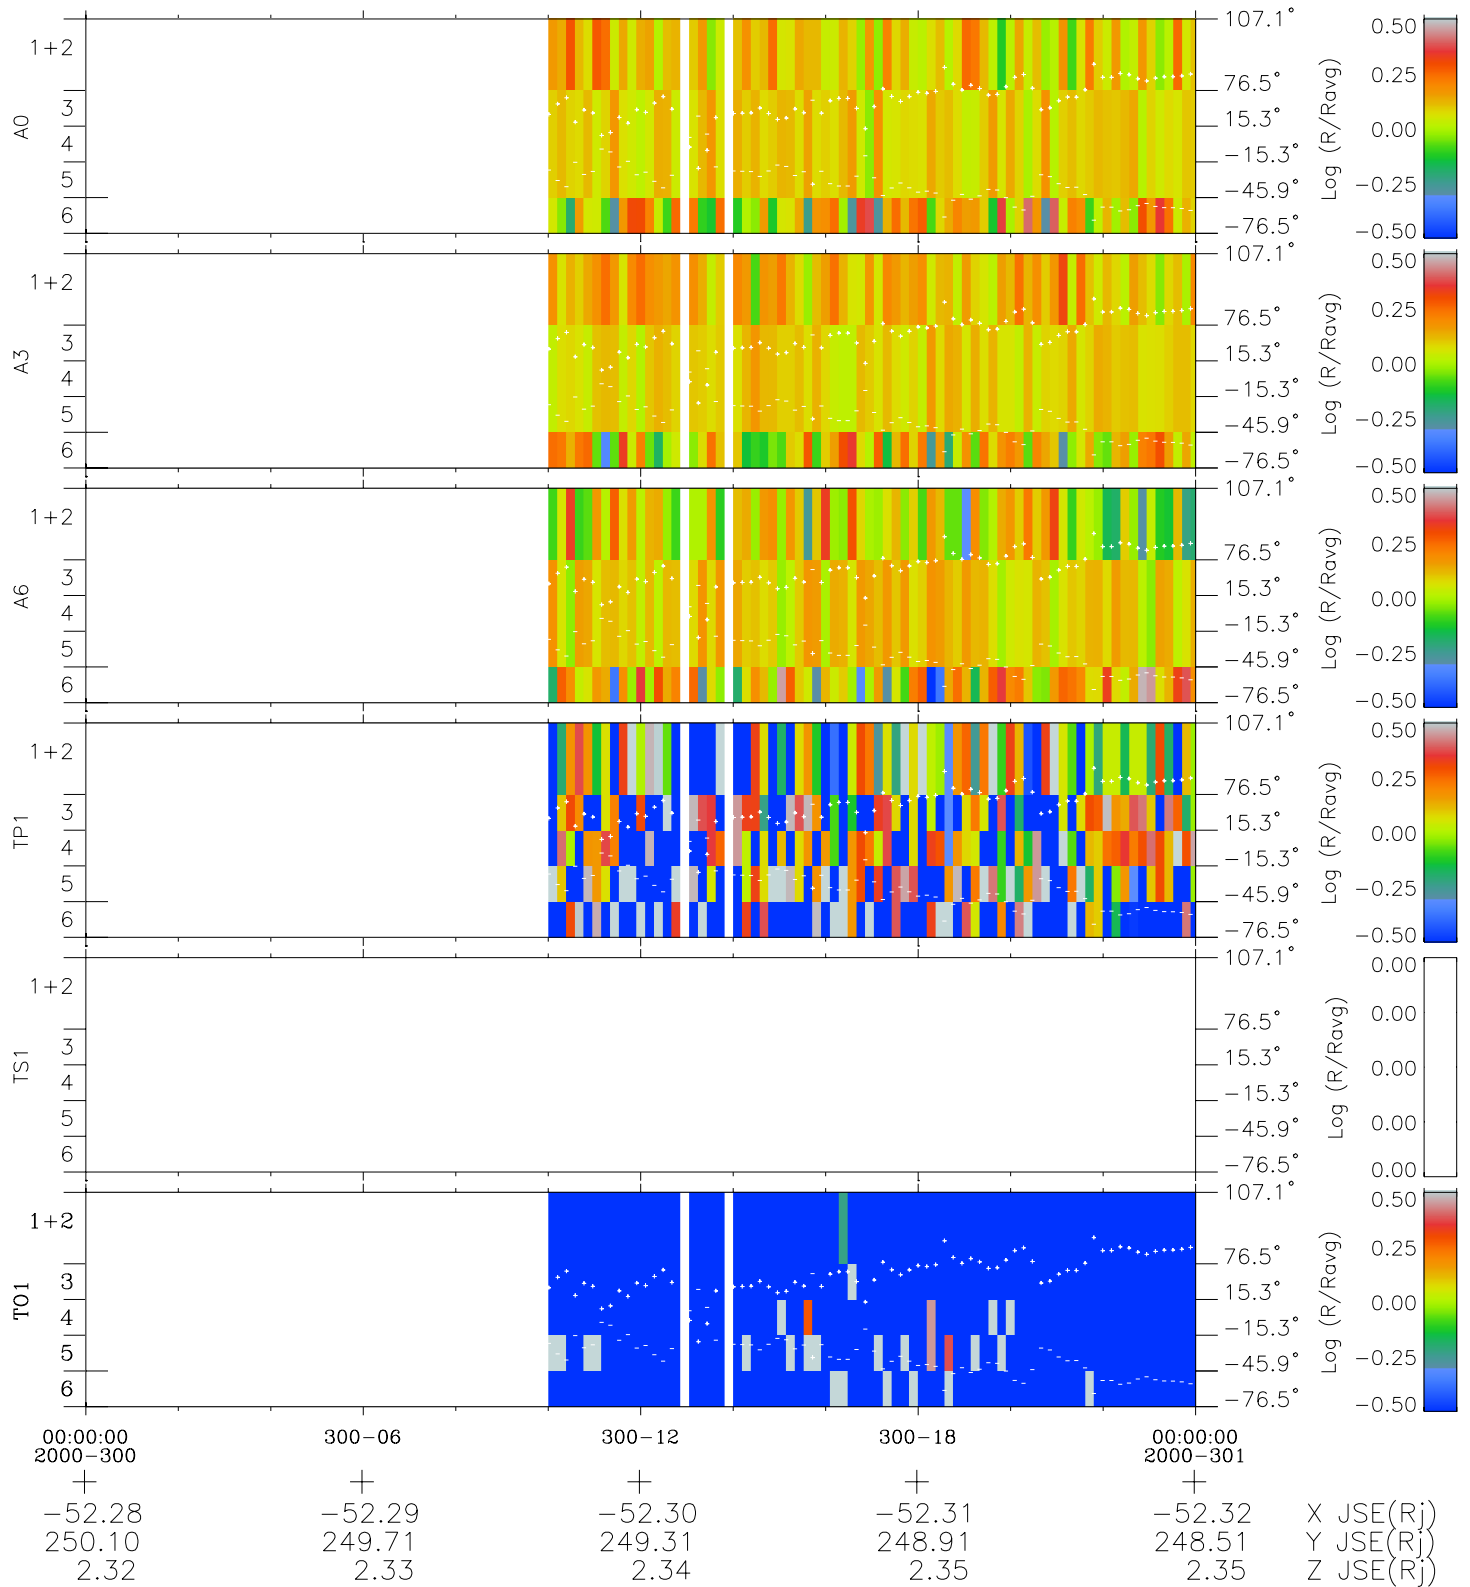

# Galileo EPD Real Elevation Anisotropies 00300

Software Version: RTELEV\_MEAN V 1.20  
 Data Production: 18-05-01  
 Plot Production: Mon Sep 17 12:31:36 2001  
 Color File: wondr3  
 Geofactor File: 1.1

- ◇ = Jupiter look direction
- = Corotation look direction