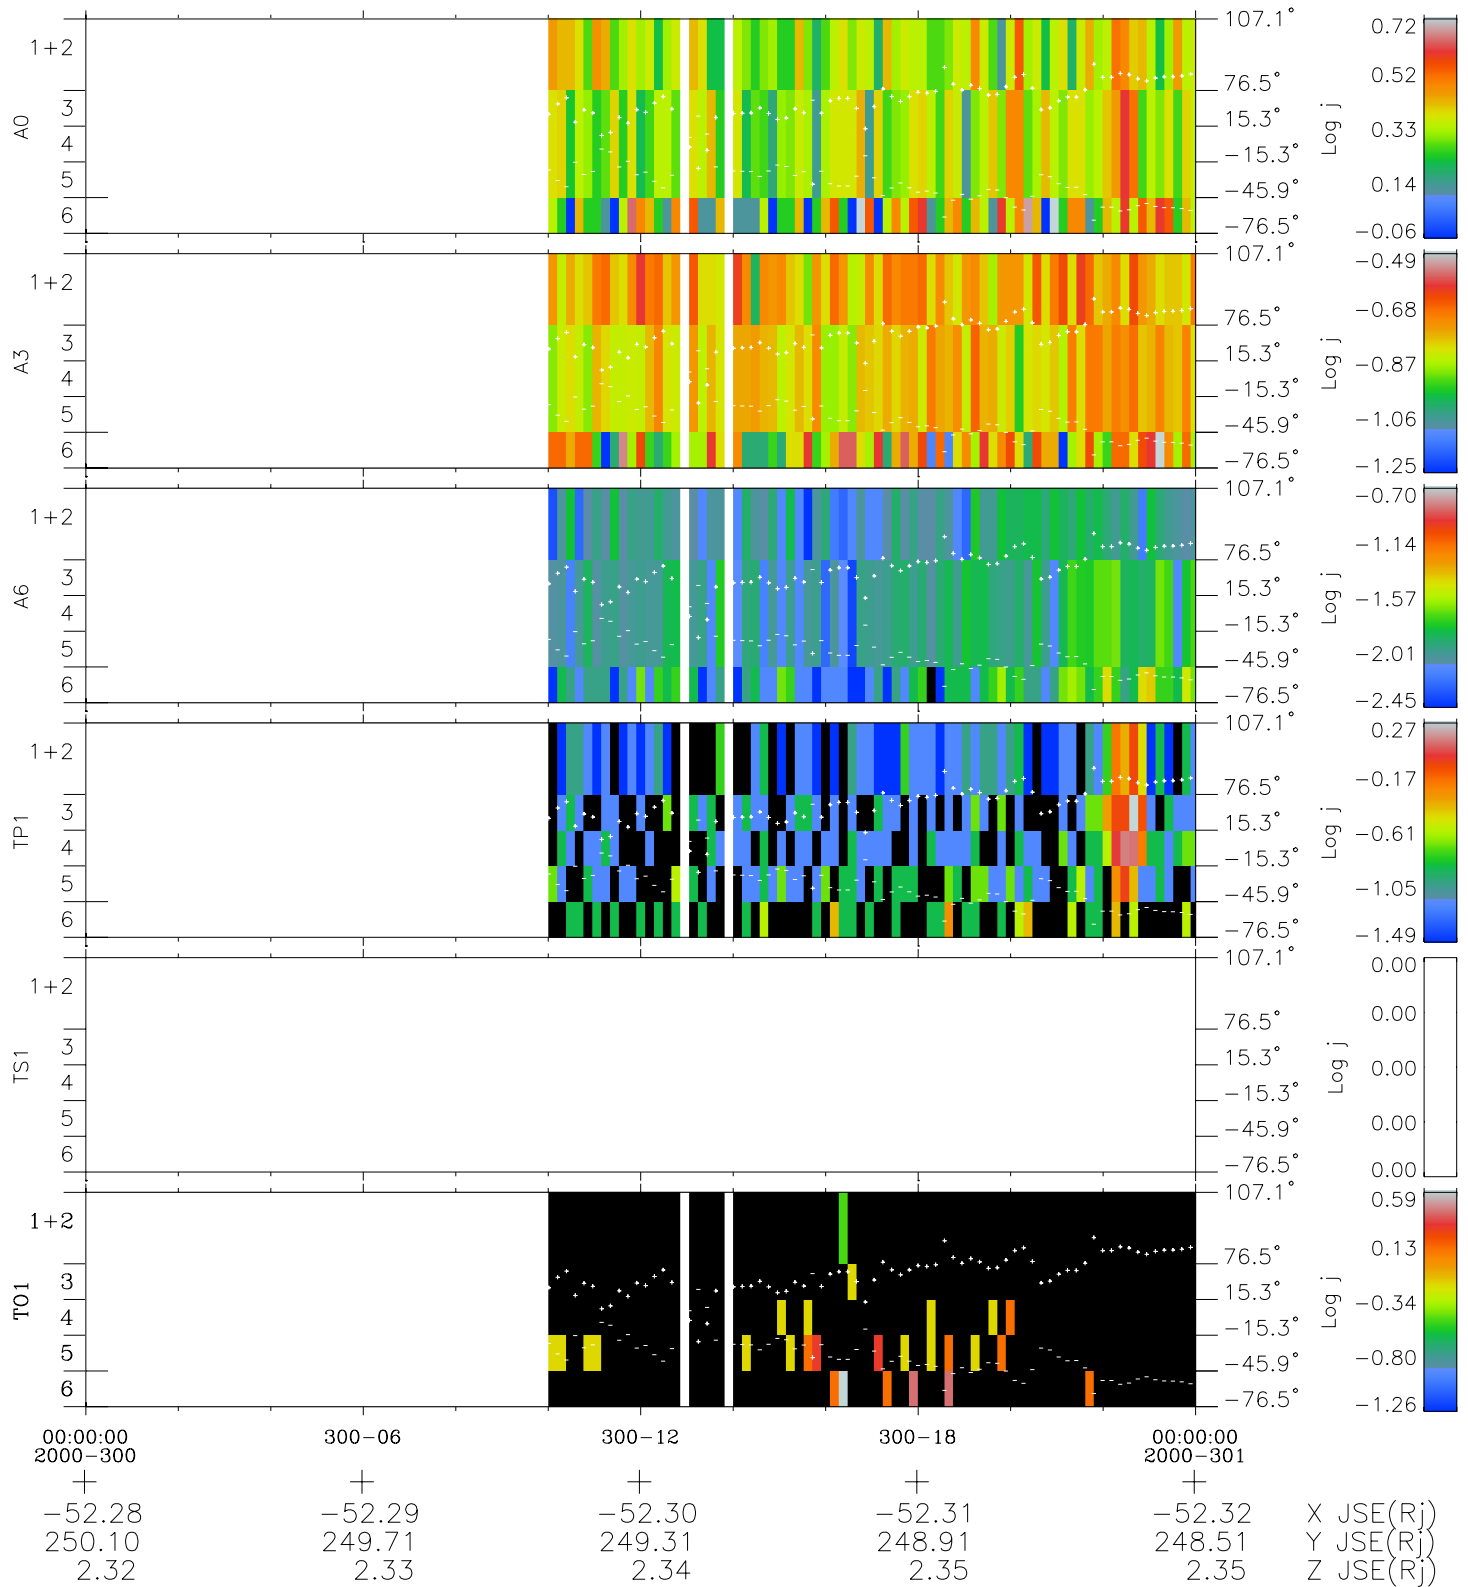

Galileo EPD Real Elevation Anisotropies 00300

Software Version: RTELEV_FLUX V 1.20
Data Production: 18-05-01
Plot Production: Mon Sep 17 12:31:43 2001
Color File: wondr3
Geofactor File: 1.1

- ◇ = Jupiter look direction
- = Corotation look direction