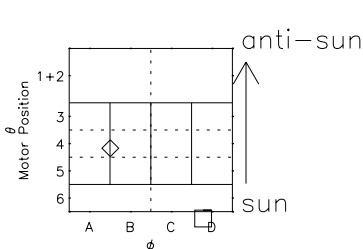

Galileo EPD Real Elevation Anisotropies 00300

Software Version: RTELEV_FLUX V 1.20
Data Production: 18-05-01
Plot Production: Mon Sep 17 12:31:43 2001
Color File: wondr3
Geofactor File: 1.1

- ◇ = Jupiter look direction
- = Corotation look direction