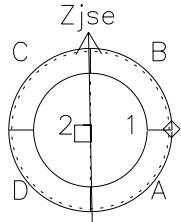

Galileo EPD Real Time Azimuth Anisotropies 00300

Software Version: RTAZIM_NORM V 1.20
 Data Production: 18-05-01
 Plot Production: Mon Sep 17 12:32:15 2001
 Color File: wondr3
 Geofactor File: 1.1

- ◇ = Jupiter look direction
- = Corotation look direction