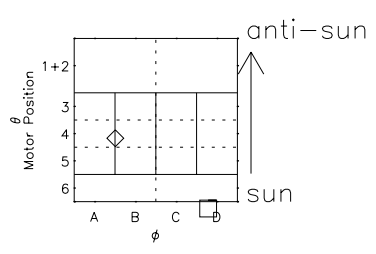

Galileo EPD Real Time Azimuth Anisotropies 00300

Software Version: RTAZIM_NORM V 1.20
 Data Production: 18-05-01
 Plot Production: Mon Sep 17 12:32:15 2001
 Color File: wondr3
 Geofactor File: 1.1

- ◇ = Jupiter look direction
- = Corotation look direction