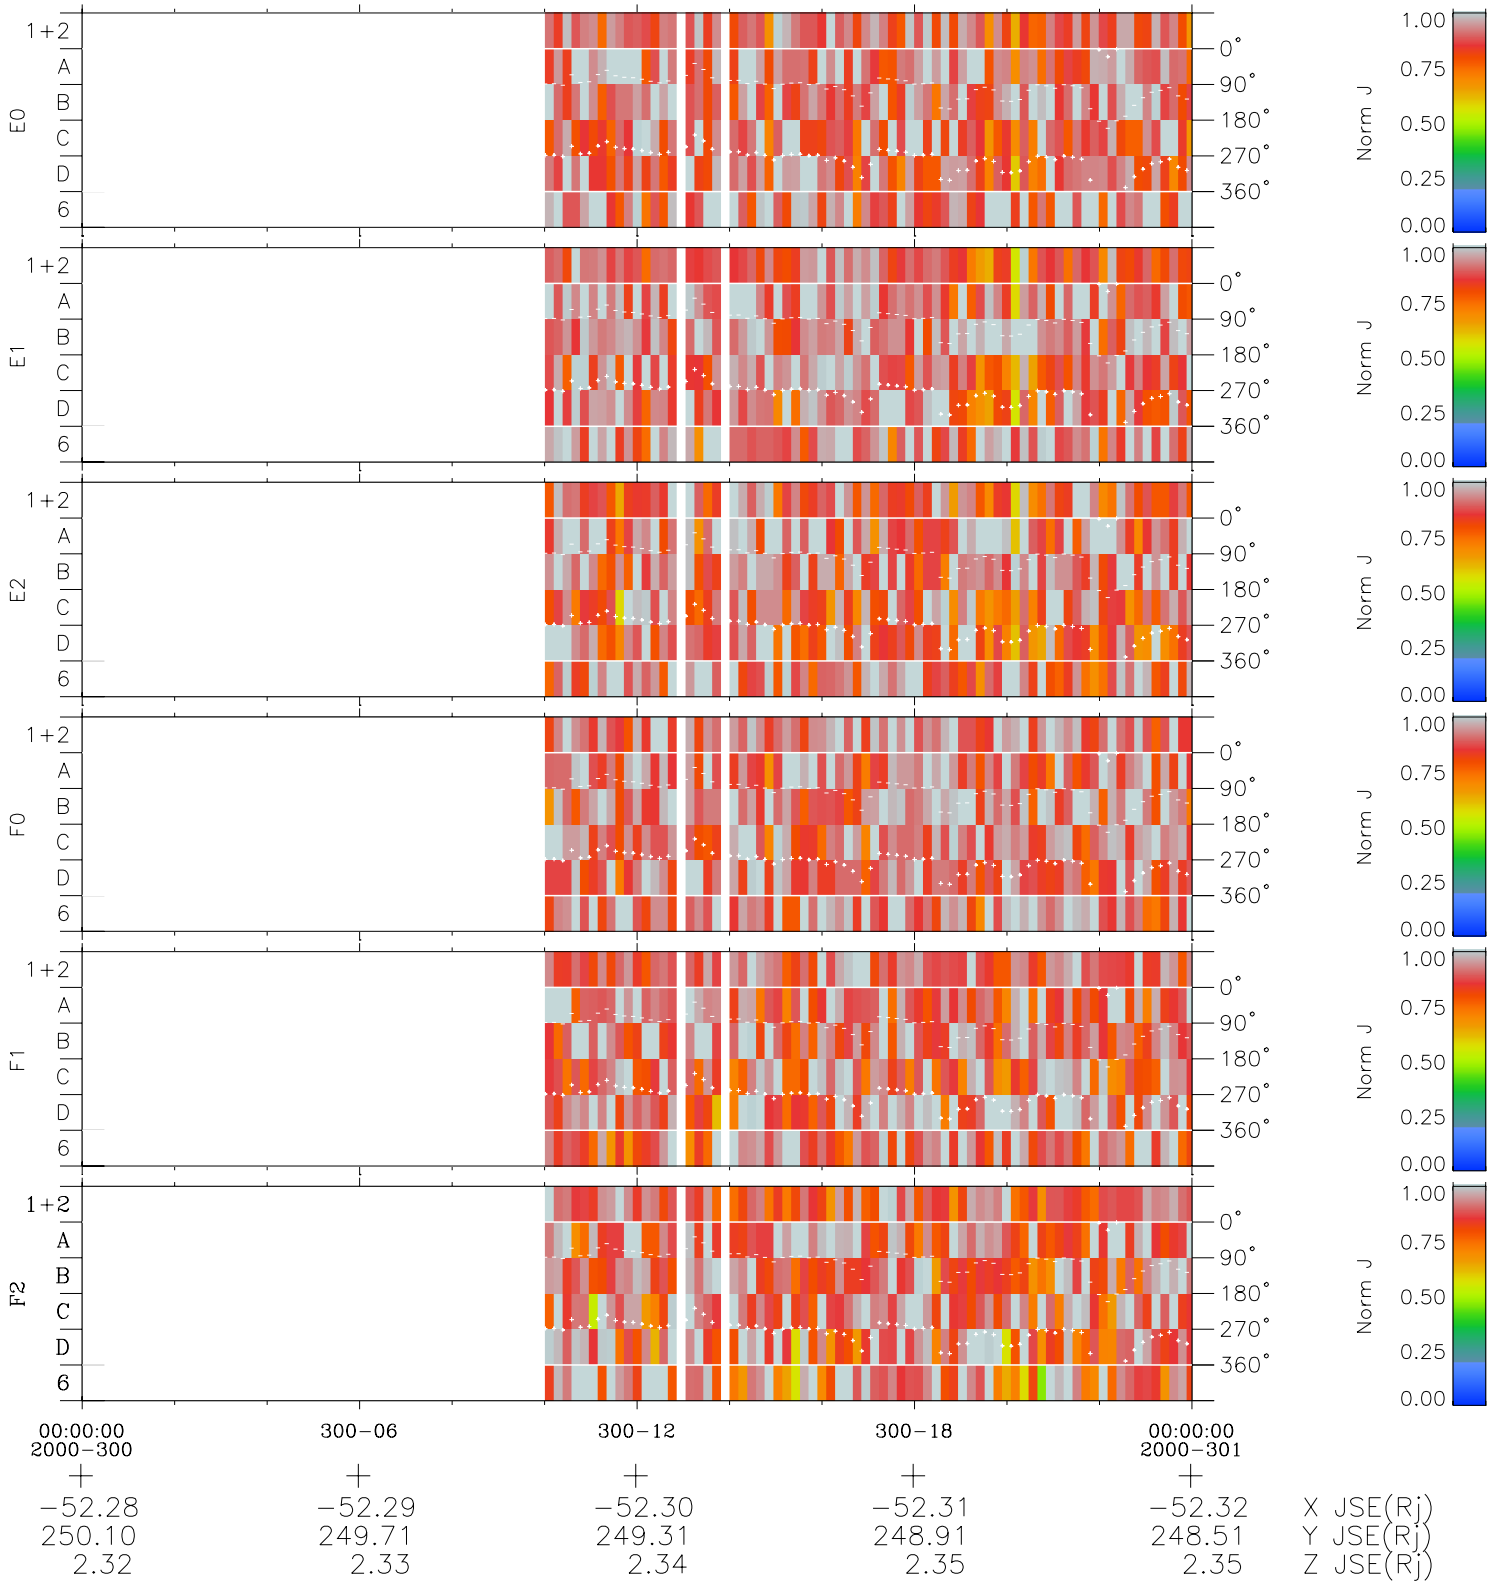

Galileo EPD Real Time Azimuth Anisotropies 00300

Software Version: RTAZIM_NORM V 1.20
 Data Production: 18-05-01
 Plot Production: Mon Sep 17 12:32:15 2001
 Color File: wondr3
 Geofactor File: 1.1

- ◇ = Jupiter look direction
- = Corotation look direction