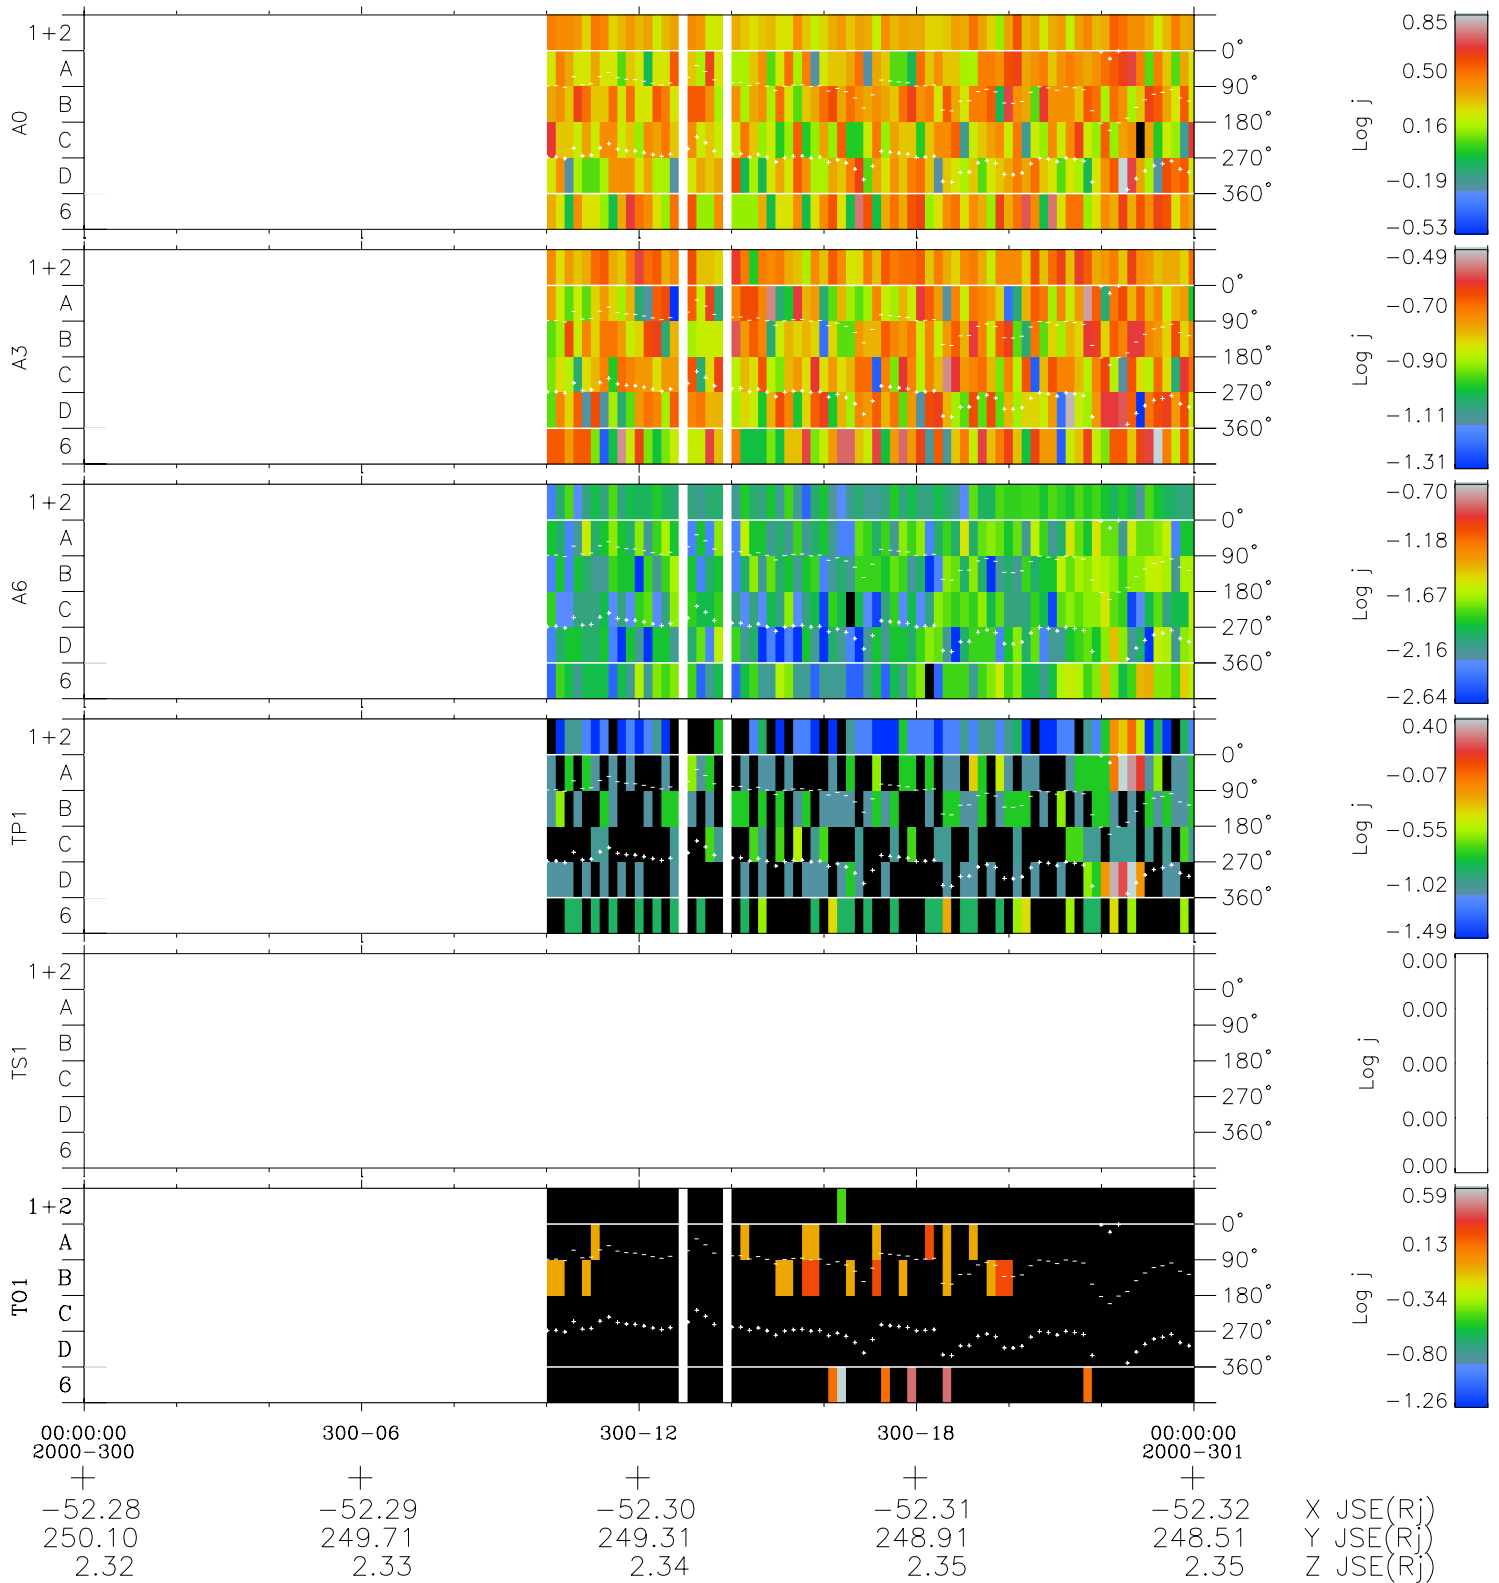

# Galileo EPD Real Time Azimuth Anisotropies 00300

Software Version: RTAZIM\_FLUX V 1.20  
Data Production: 18-05-01  
Plot Production: Mon Sep 17 12:32:05 2001  
Color File: wondr3  
Geofactor File: 1.1

- ◇ = Jupiter look direction
- = Corotation look direction