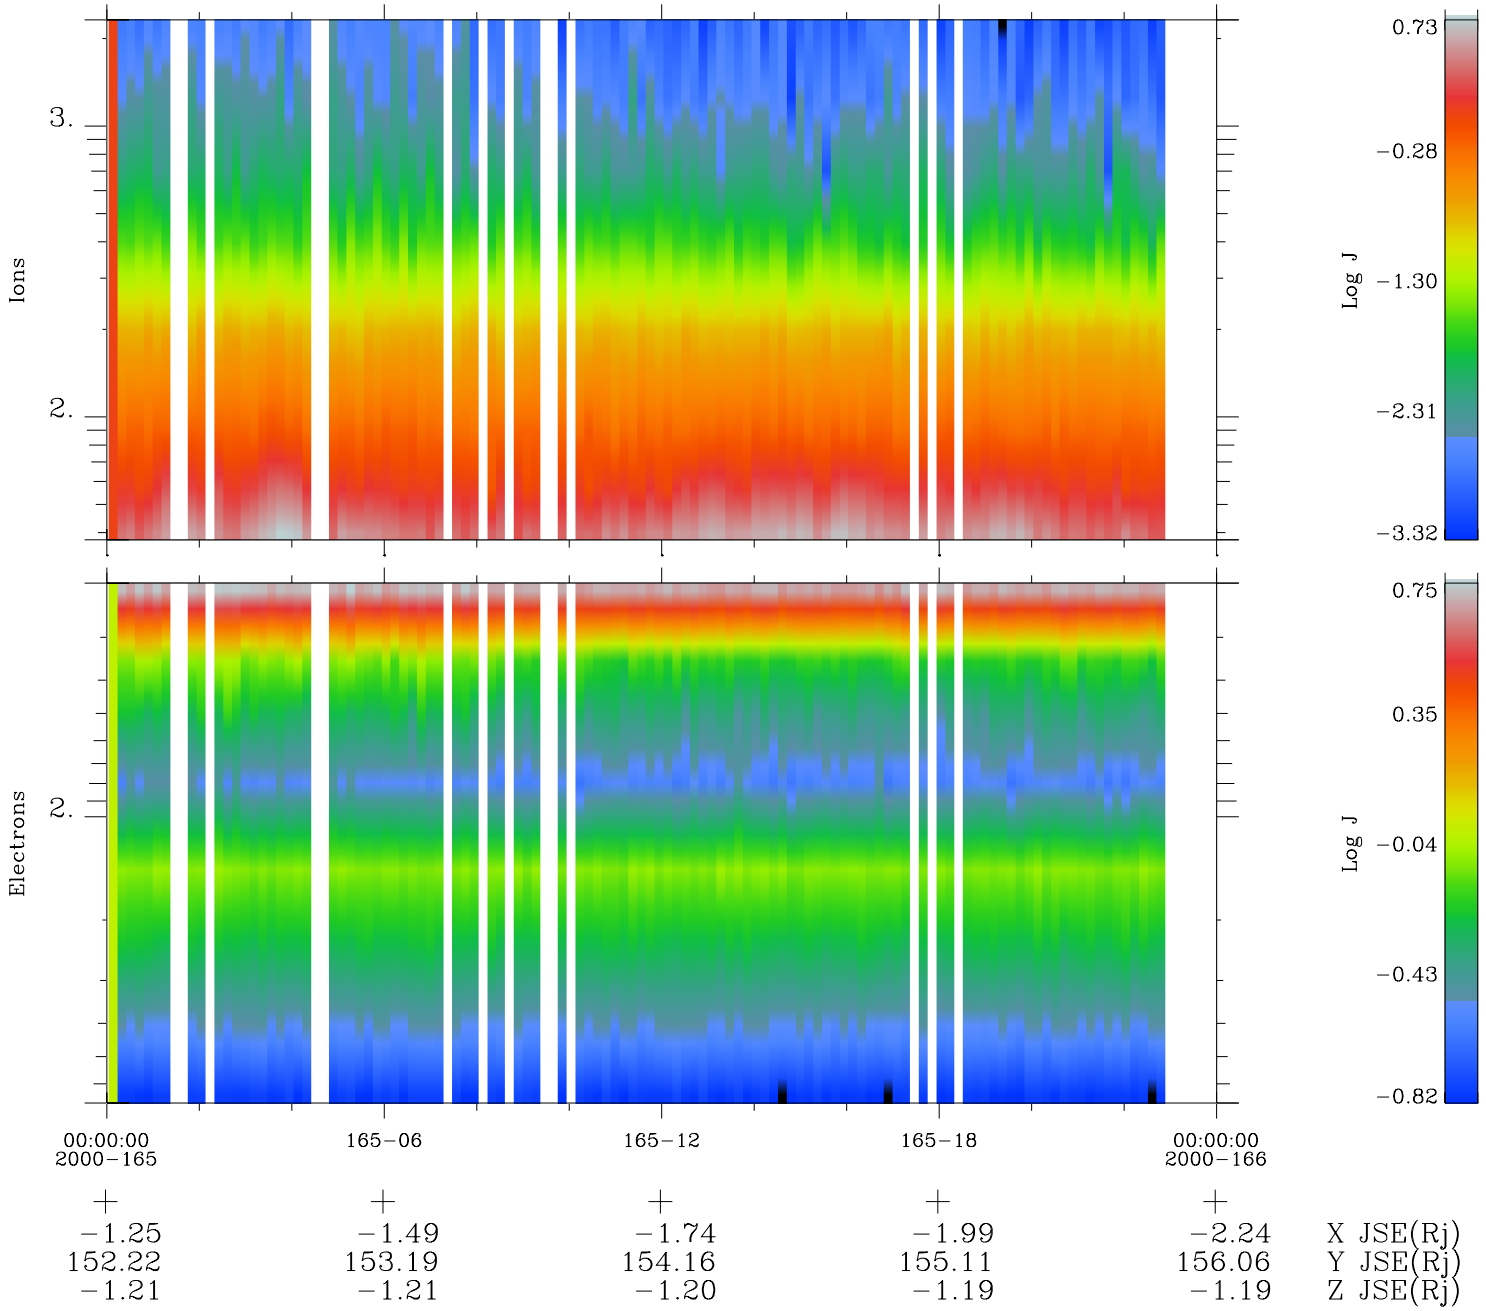

# Galileo EPD Real Time Omni Spectrum 00165

Software Version: RTSPEC\_OMNI V 1.20  
 Data Production: 18-05-01  
 Plot Production: Mon Sep 17 12:24:05 2001  
 Color File: wondr3  
 Geofactor File: 1.1

- ◇ = Jupiter look direction
- = Corotation look direction