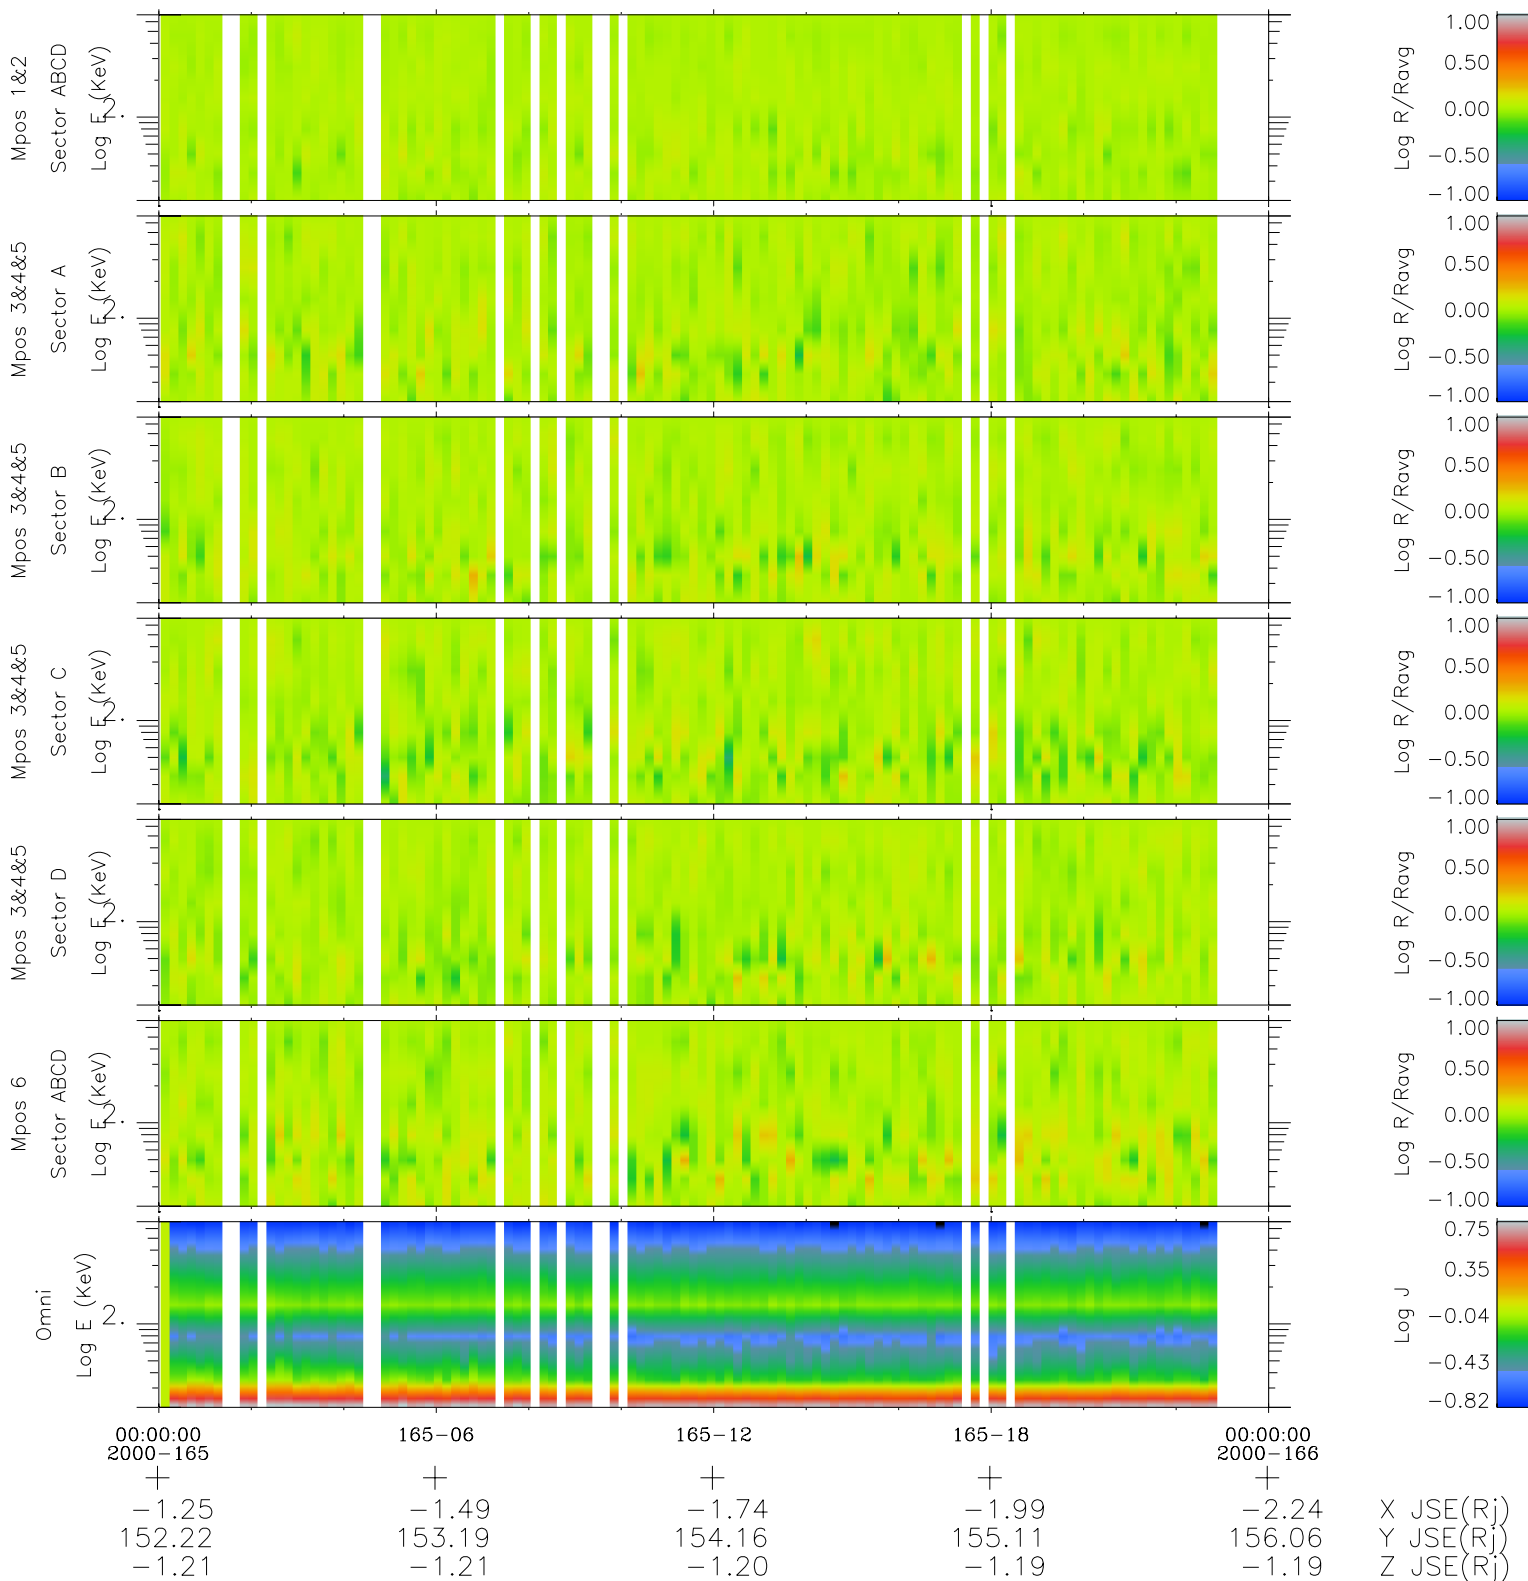

# Galileo EPD Real Time R6 Electrons Spectra 00165

Software Version: RTSPEC\_R6 V 1.20  
 Data Production: 18-05-01  
 Plot Production: Mon Sep 17 12:24:01 2001  
 Color File: wondr3  
 Geofactor File: 1.1

◇ = Jupiter look direction  
 □ = Corotation look direction