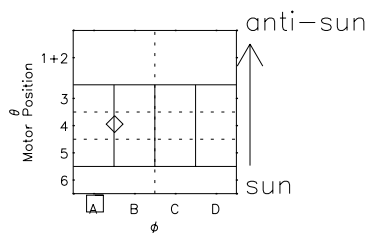

# Galileo EPD Real Time R6 Ions Spectra 00165

Software Version: RTSPEC\_R6 V 1.20  
 Data Production: 18-05-01  
 Plot Production: Mon Sep 17 12:23:55 2001  
 Color File: wondr3  
 Geofactor File: 1.1

- ◇ = Jupiter look direction
- = Corotation look direction