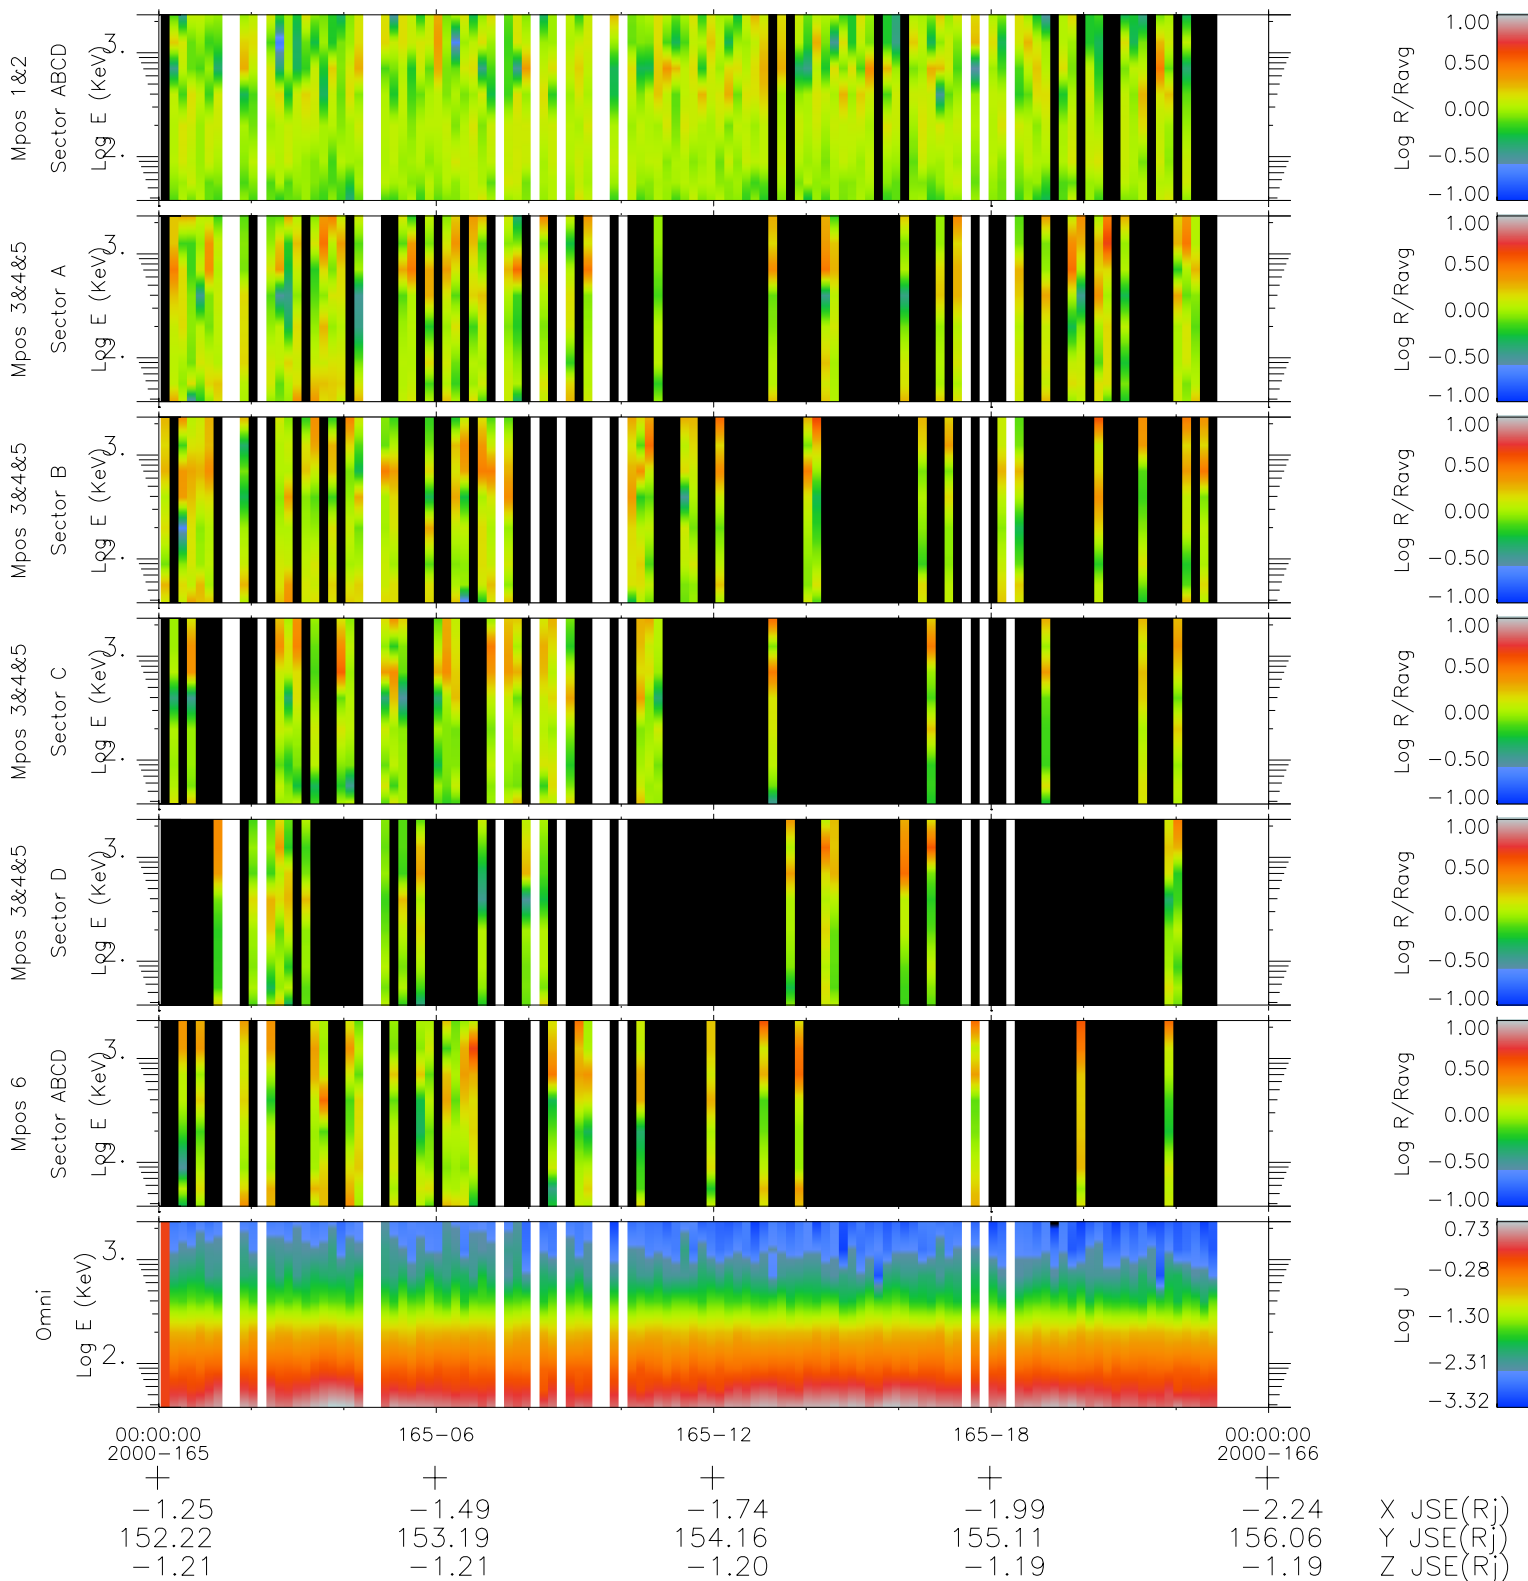

# Galileo EPD Real Time R6 Ions Spectra 00165

Software Version: RTSPEC\_R6 V 1.20  
 Data Production: 18-05-01  
 Plot Production: Mon Sep 17 12:23:55 2001  
 Color File: wondr3  
 Geofactor File: 1.1

- ◇ = Jupiter look direction
- = Corotation look direction