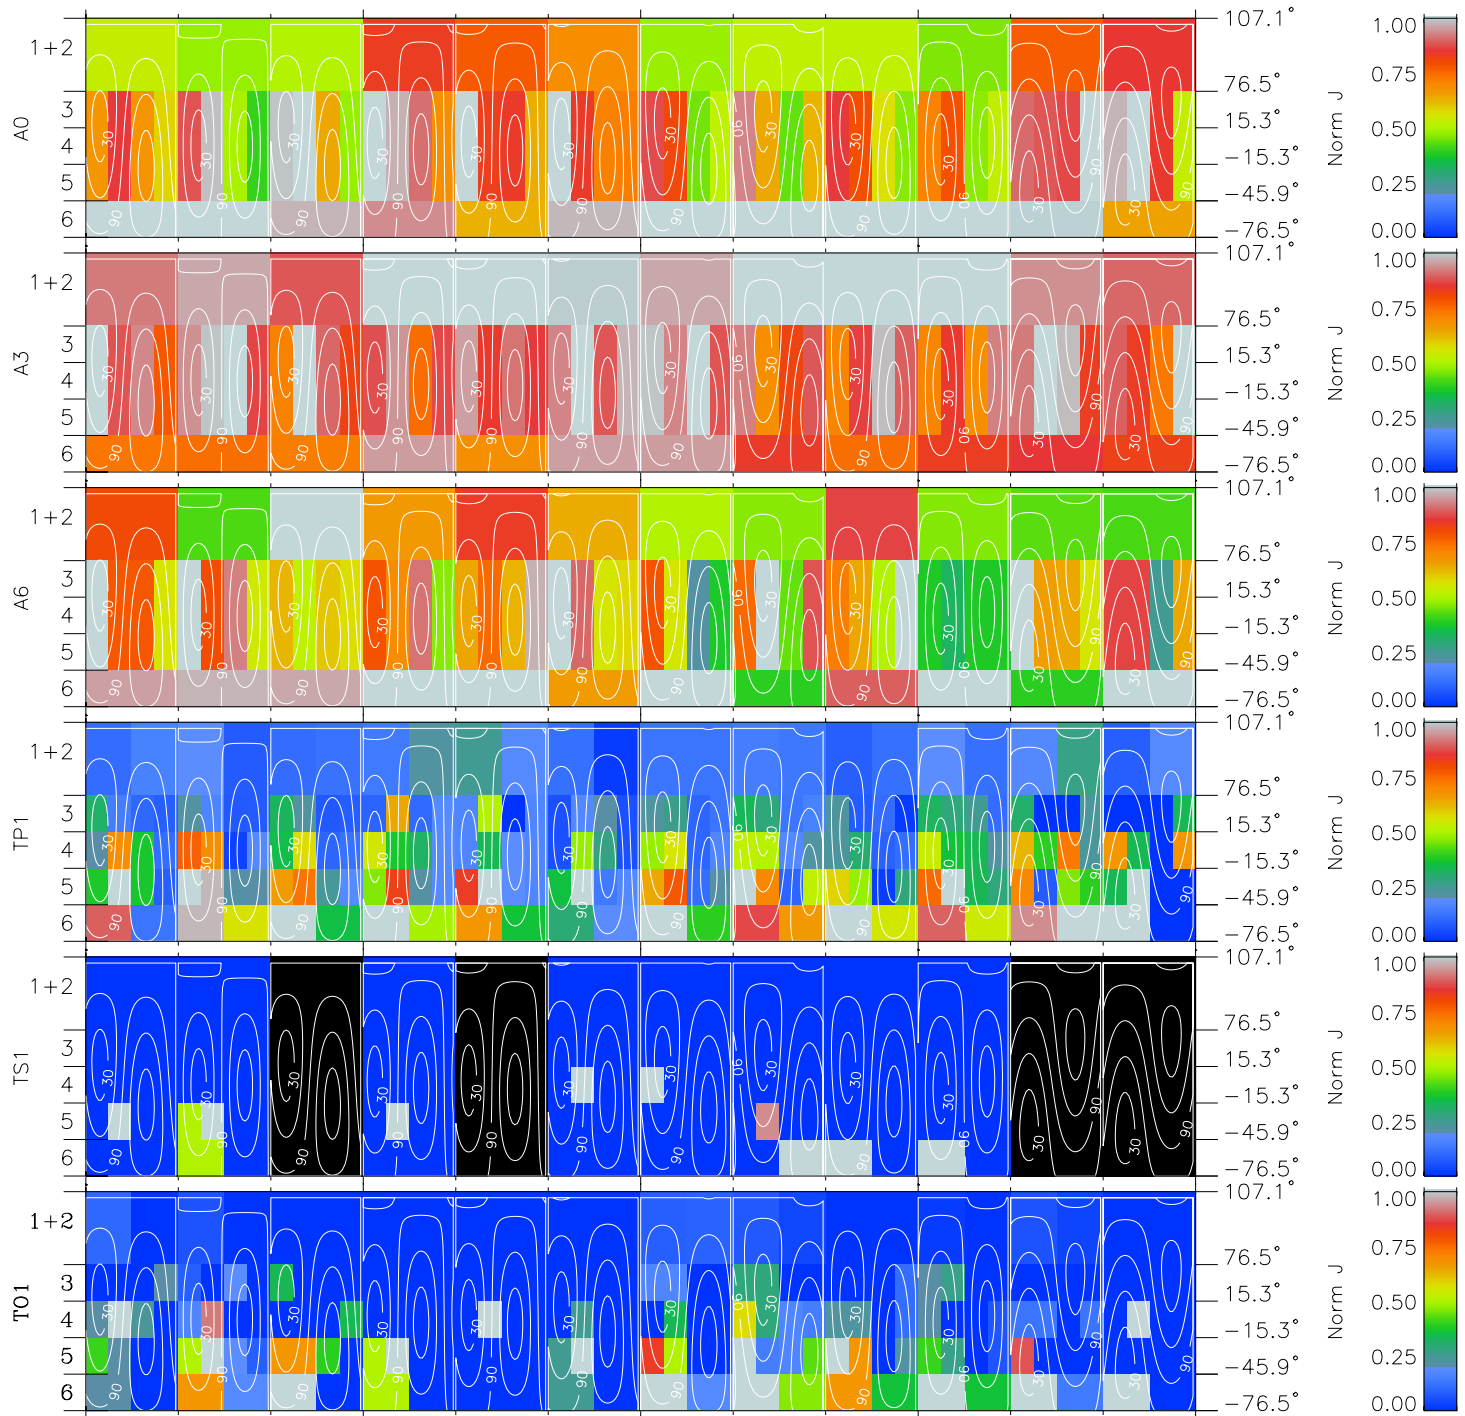

# Galileo EPD Real Time All-Sky Anisotropies 00165

Software Version: RTSKY\_NORM V 1.20  
 Data Production: 18-05-01  
 Plot Production: Mon Sep 17 12:24:36 2001  
 Color File: wondr3  
 Geofactor File: 1.1

00:00:00 2000-165	165-06	165-12	165-18	00:00:00 2000-166	
+	+	+	+	+	
-1.25	-1.49	-1.74	-1.99	-2.24	X JSE(R <sub>j</sub> )
152.22	153.19	154.16	155.11	156.06	Y JSE(R <sub>j</sub> )
-1.21	-1.21	-1.20	-1.19	-1.19	Z JSE(R <sub>j</sub> )

- ◇ = Jupiter look direction
- = Corotation look direction