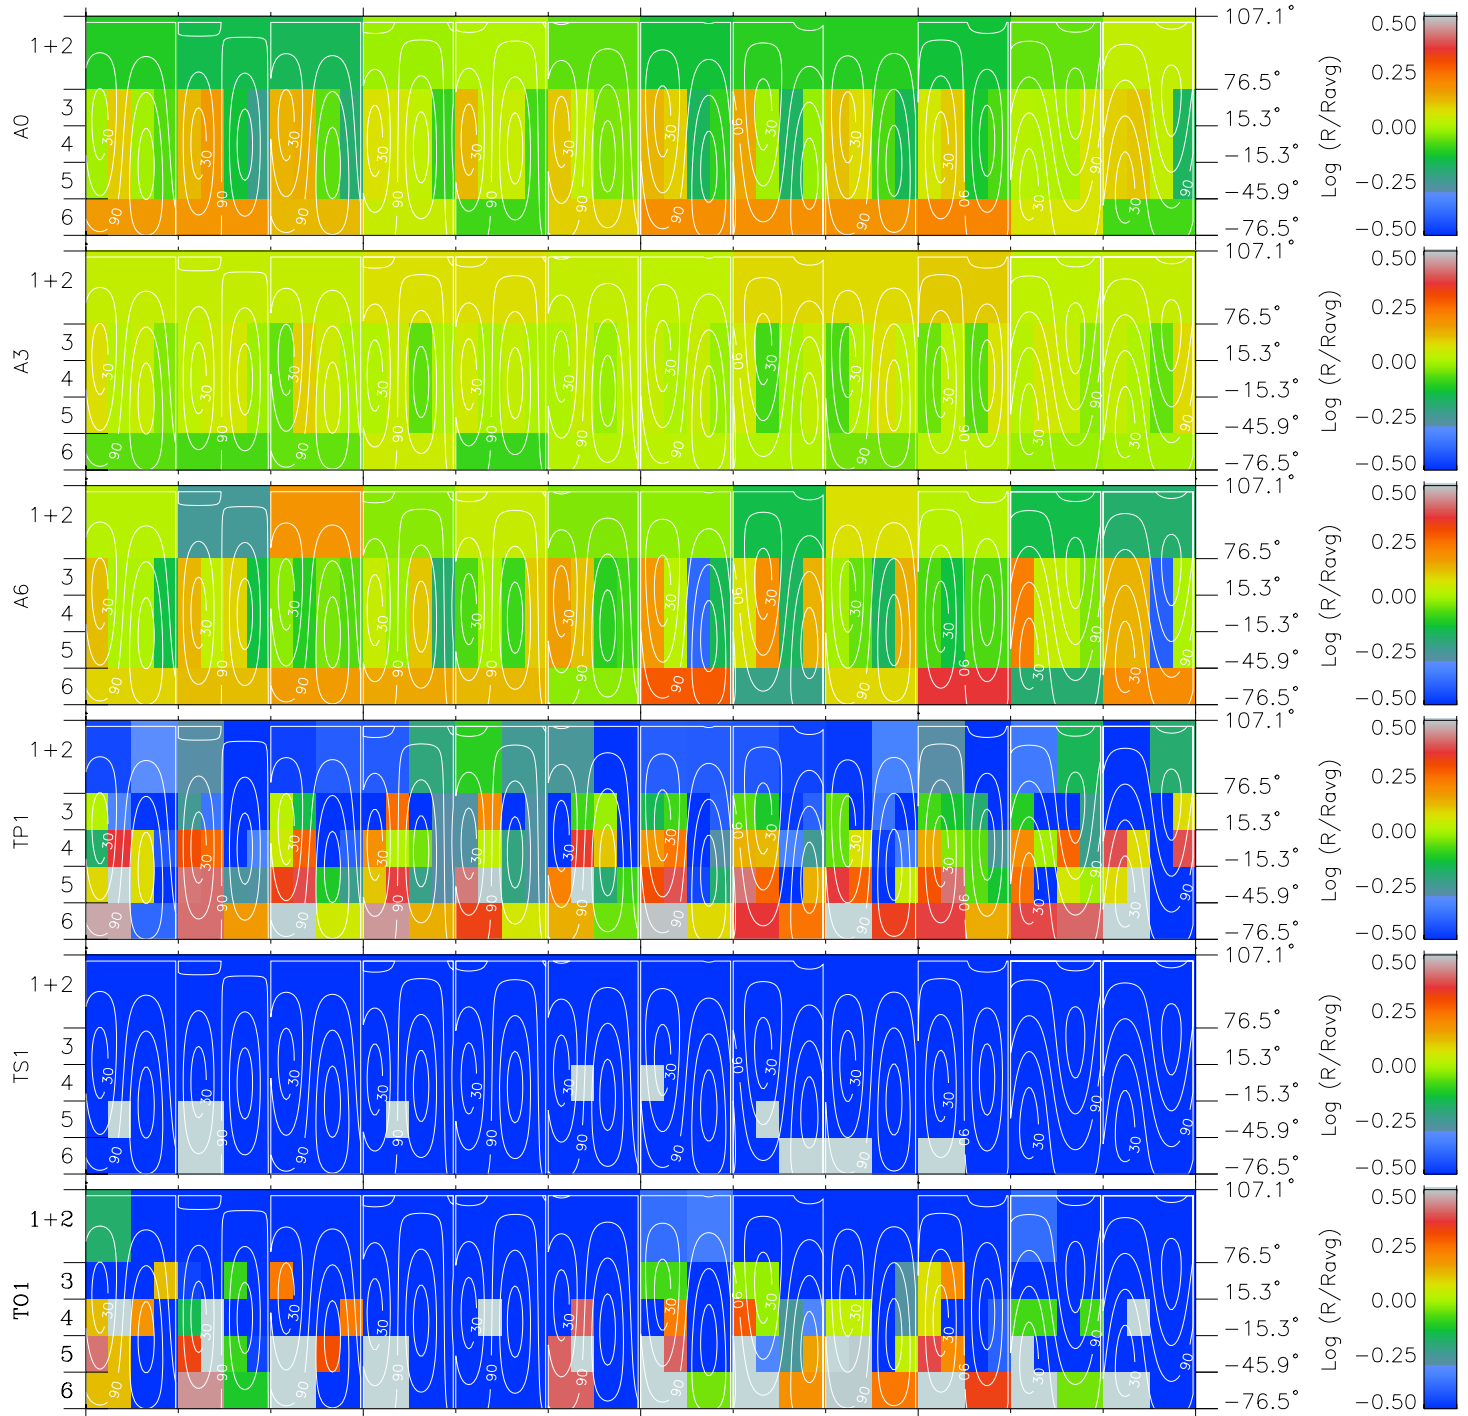

# Galileo EPD Real Time All-Sky Anisotropies 00165

Software Version: RTSKY\_MEAN V 1.20  
 Data Production: 18-05-01  
 Plot Production: Mon Sep 17 12:24:12 2001  
 Color File: wondr3  
 Geofactor File: 1.1

00:00:00 2000-165	165-06	165-12	165-18	00:00:00 2000-166	
+	+	+	+	+	
-1.25	-1.49	-1.74	-1.99	-2.24	X JSE(R <sub>j</sub> )
152.22	153.19	154.16	155.11	156.06	Y JSE(R <sub>j</sub> )
-1.21	-1.21	-1.20	-1.19	-1.19	Z JSE(R <sub>j</sub> )

- ◇ = Jupiter look direction
- = Corotation look direction