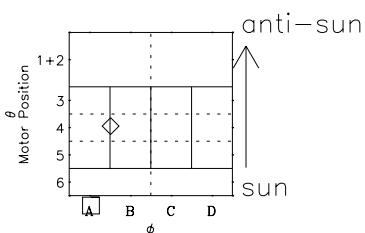

Galileo EPD Real-Time Six-Sector 00165

Software Version: RTLINE_R6 V 1.20
Data Production: 18-05-01
Plot Production: Mon Sep 17 12:25:47 2001

◇ = Jupiter look direction
□ = Corotation look direction