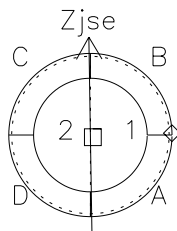

Galileo EPD Real-Time Six-Sector 00165

Software Version: RTLINE_R6 V 1.20
Data Production: 18-05-01
Plot Production: Mon Sep 17 12:25:47 2001

◇ = Jupiter look direction
□ = Corotation look direction