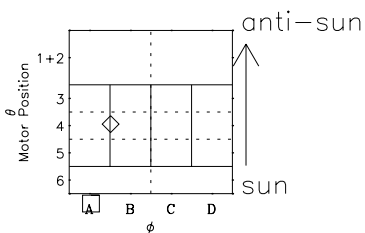

Galileo EPD Real-Time Six-Sector 00165

Software Version: RTLINE_R6 V 1.20
Data Production: 18-05-01
Plot Production: Mon Sep 17 12:25:47 2001

◇ = Jupiter look direction
□ = Corotation look direction