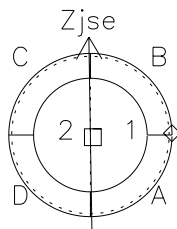

# Galileo EPD Real-Time Six-Sector 00165

Software Version: RTLINE\_R6 V 1.20  
Data Production: 18-05-01  
Plot Production: Mon Sep 17 12:25:46 2001

◇ = Jupiter look direction  
□ = Corotation look direction