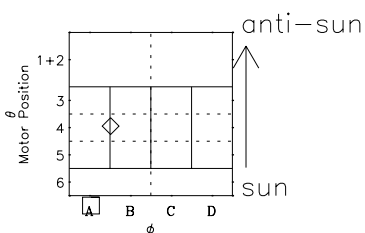

# Galileo EPD Real-Time Six-Sector 00165

Software Version: RTLINE\_R6 V 1.20  
Data Production: 18-05-01  
Plot Production: Mon Sep 17 12:25:46 2001

◇ = Jupiter look direction  
□ = Corotation look direction