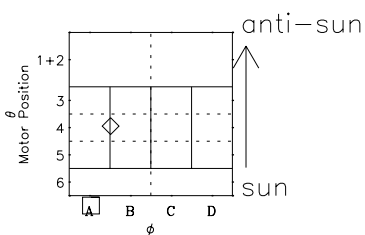

Galileo EPD Real-Time Six-Sector 00165

Software Version: RTLINE_R6 V 1.20
Data Production: 18-05-01
Plot Production: Mon Sep 17 12:25:46 2001

◇ = Jupiter look direction
□ = Corotation look direction