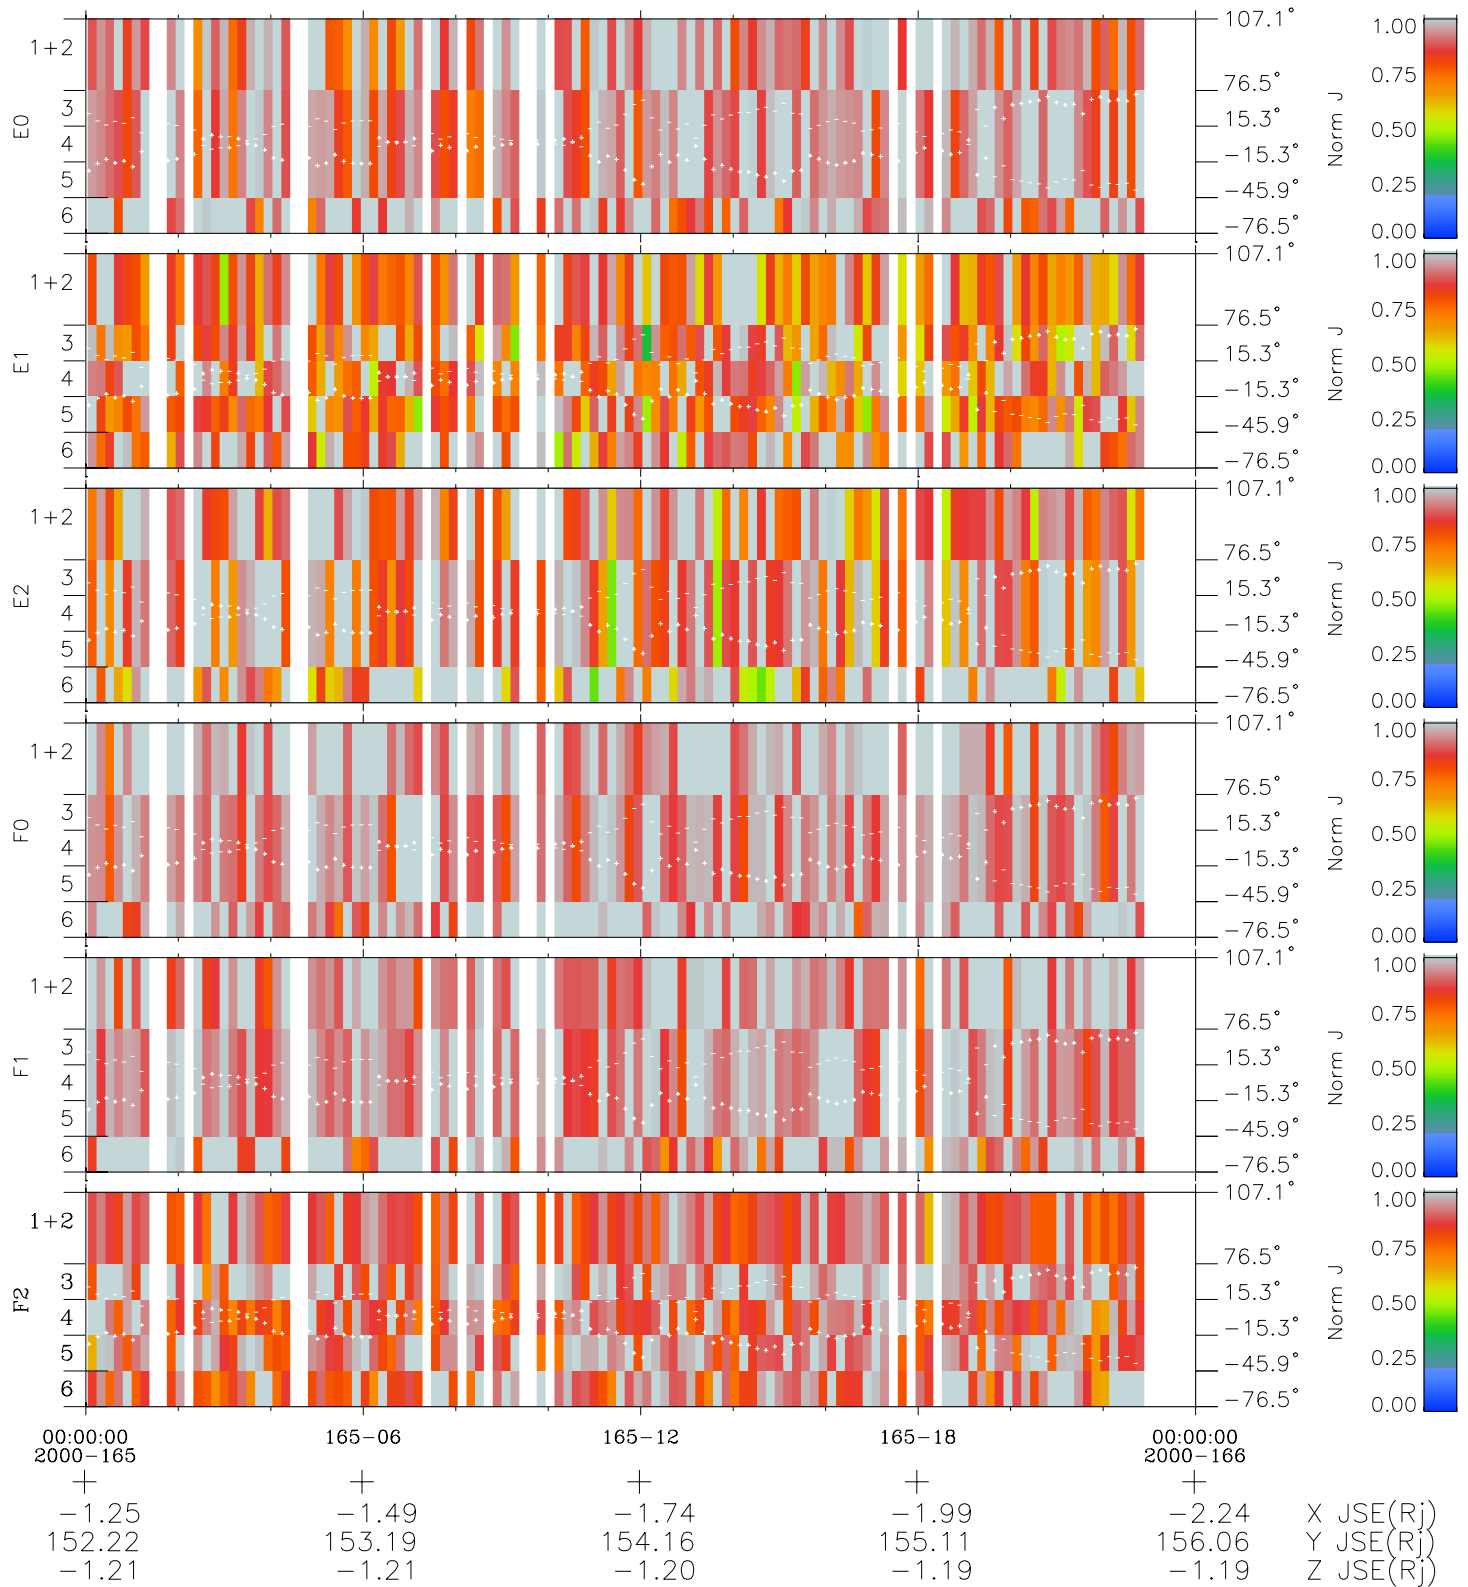

Galileo EPD Real Elevation Anisotropies 00165

Software Version: RTELEV_NORM V 1.20
 Data Production: 18-05-01
 Plot Production: Mon Sep 17 12:25:10 2001
 Color File: wondr3
 Geofactor File: 1.1

- ◇ = Jupiter look direction
- = Corotation look direction