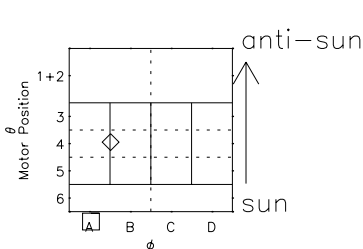

Galileo EPD Real Elevation Anisotropies 00165

Software Version: RTELEV_MEAN V 1.20
 Data Production: 18-05-01
 Plot Production: Mon Sep 17 12:24:52 2001
 Color File: wondr3
 Geofactor File: 1.1

- ◇ = Jupiter look direction
- = Corotation look direction