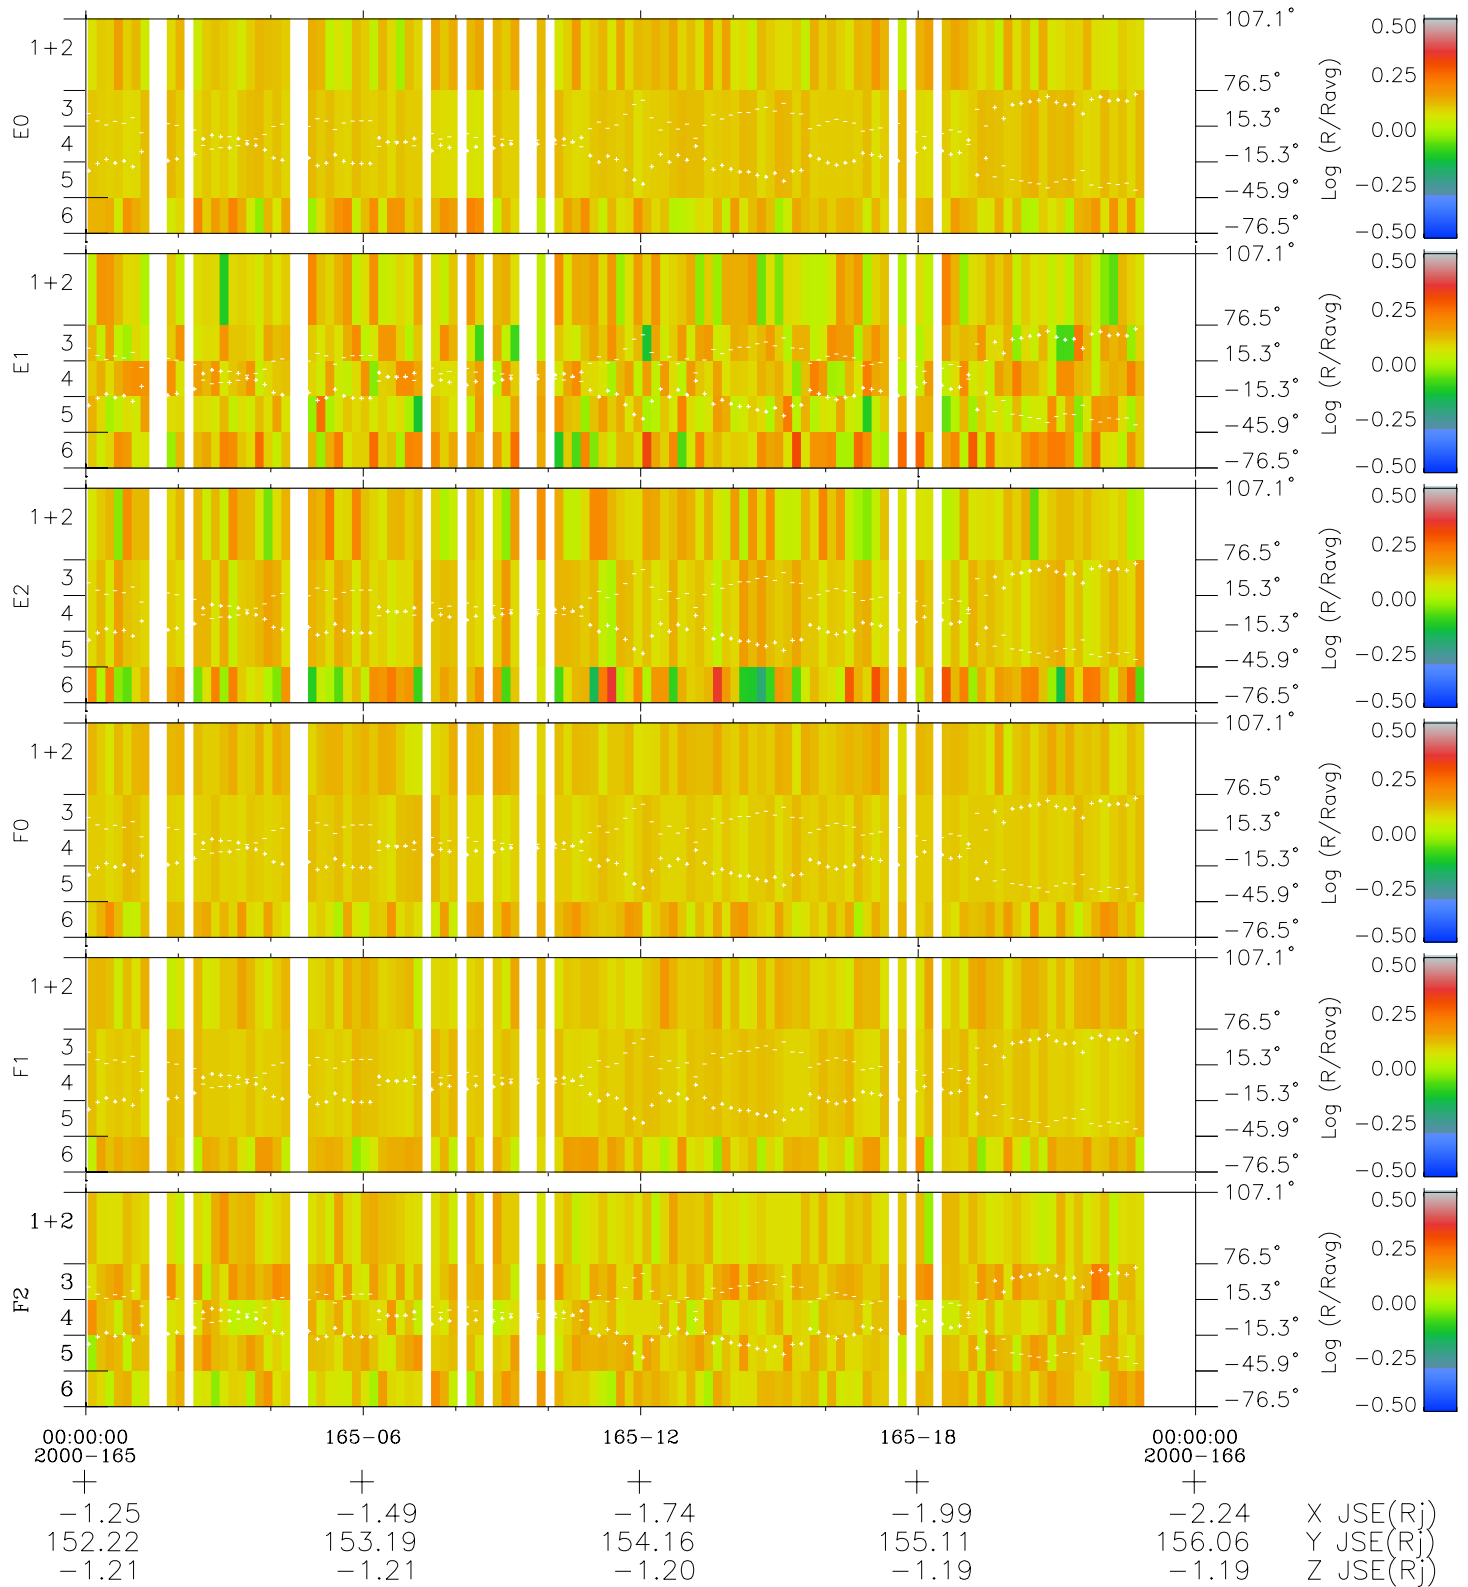

Galileo EPD Real Elevation Anisotropies 00165

Software Version: RTELEV_MEAN V 1.20
 Data Production: 18-05-01
 Plot Production: Mon Sep 17 12:24:52 2001
 Color File: wondr3
 Geofactor File: 1.1

- ◇ = Jupiter look direction
- = Corotation look direction