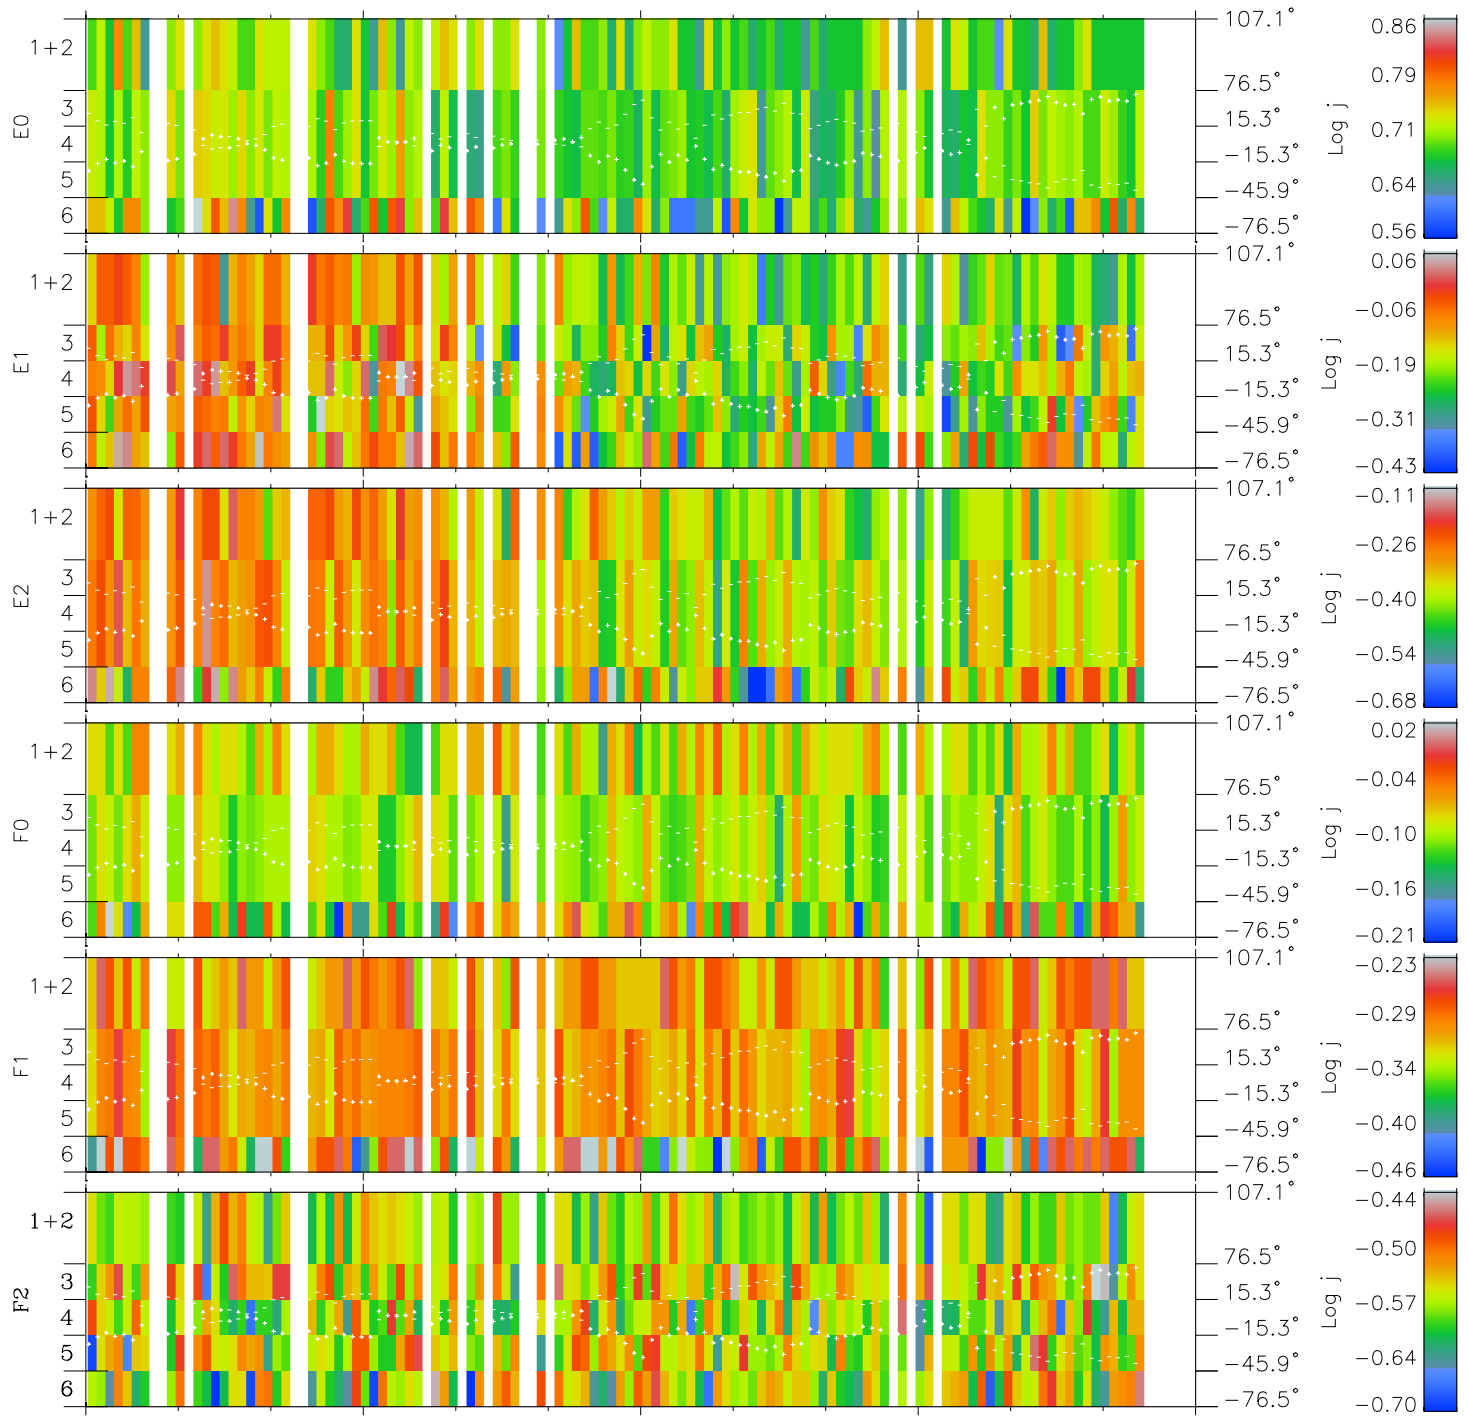

# Galileo EPD Real Elevation Anisotropies 00165

Software Version: RTELEV\_FLUX V 1.20  
 Data Production: 18-05-01  
 Plot Production: Mon Sep 17 12:25:01 2001  
 Color File: wondr3  
 Geofactor File: 1.1

| 00:00:00<br>2000-165 | 165-06 | 165-12 | 165-18 | 00:00:00<br>2000-166 |                        |
|----------------------|--------|--------|--------|----------------------|------------------------|
| +                    | +      | +      | +      | +                    |                        |
| -1.25                | -1.49  | -1.74  | -1.99  | -2.24                | X JSE(R <sub>j</sub> ) |
| 152.22               | 153.19 | 154.16 | 155.11 | 156.06               | Y JSE(R <sub>j</sub> ) |
| -1.21                | -1.21  | -1.20  | -1.19  | -1.19                | Z JSE(R <sub>j</sub> ) |

- ◇ = Jupiter look direction
- = Corotation look direction