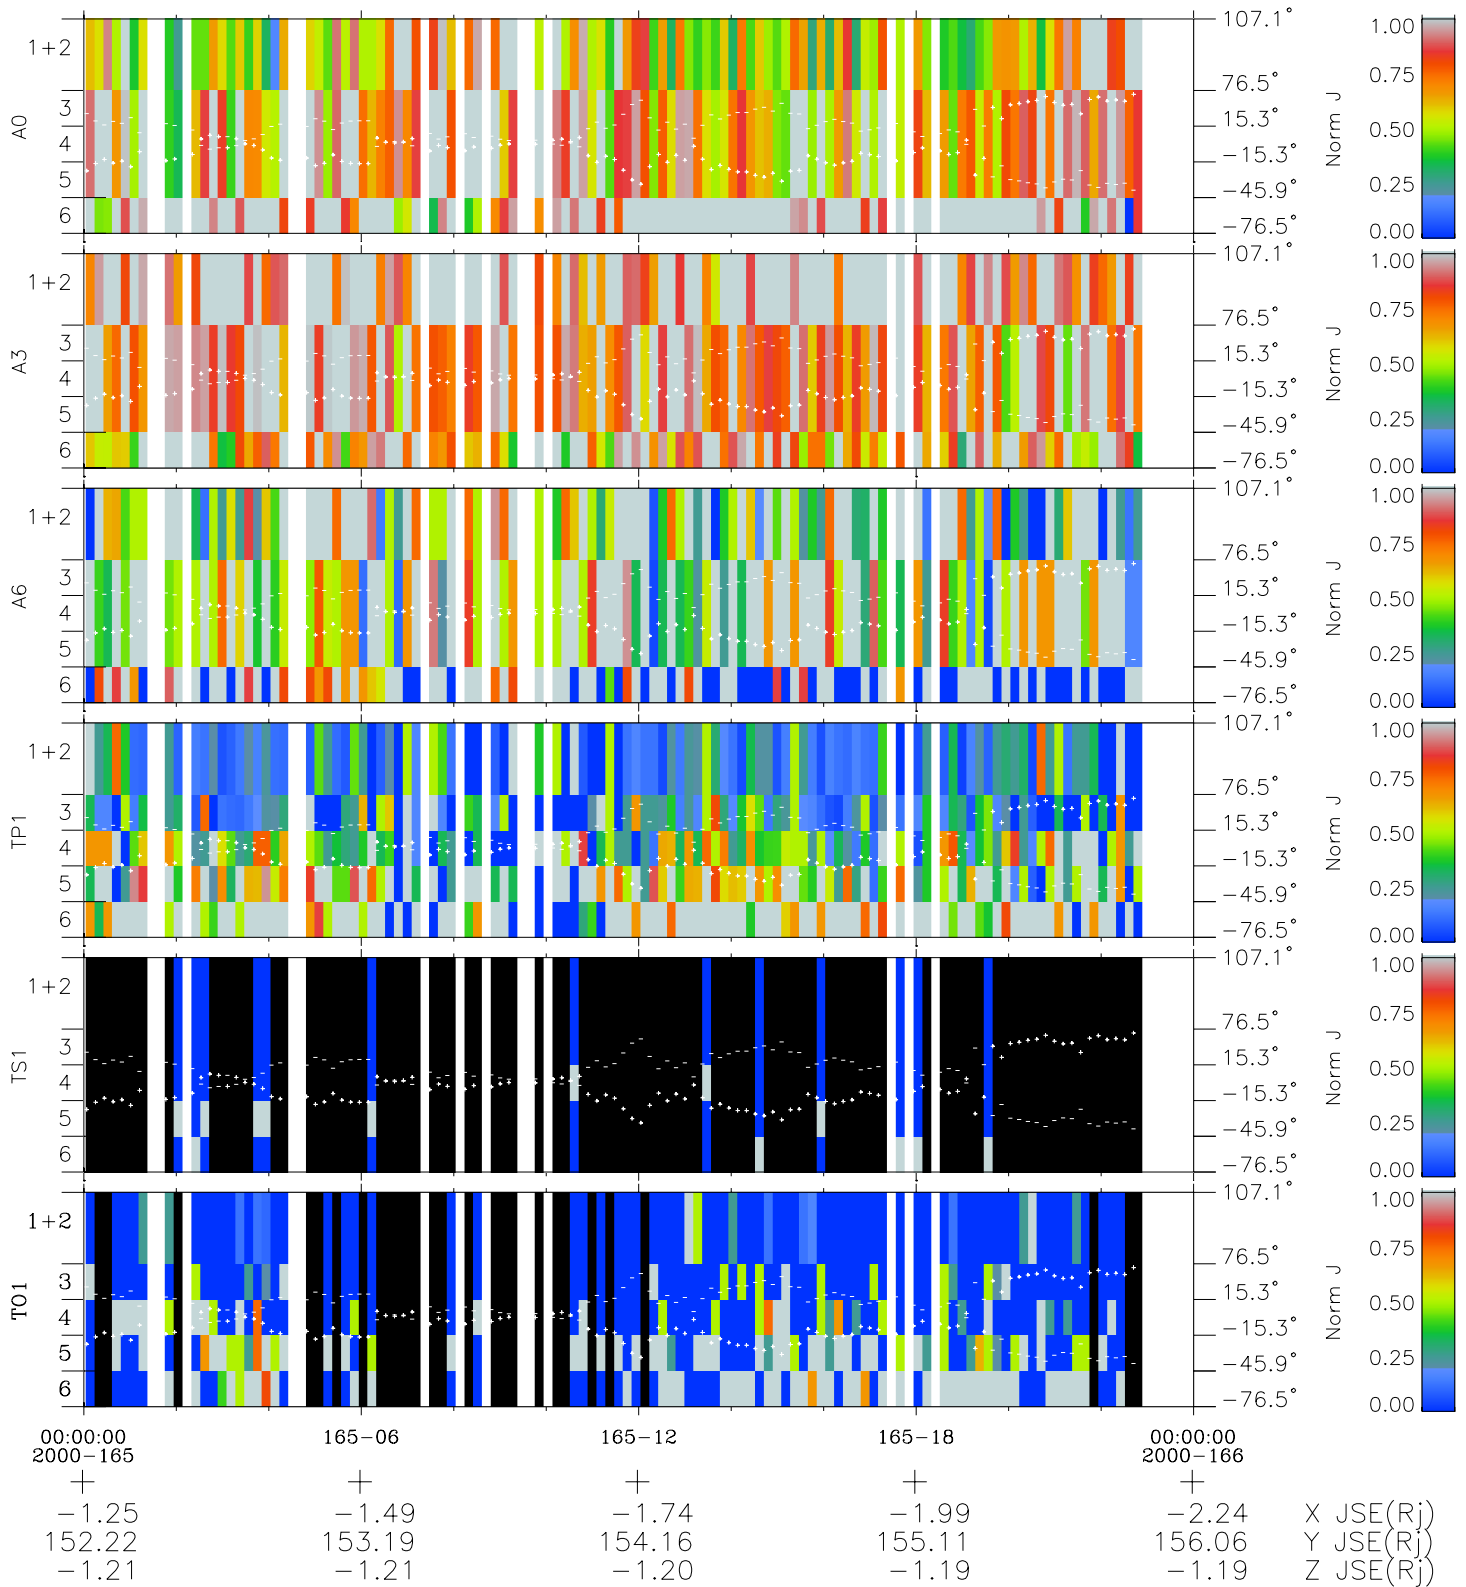

Galileo EPD Real Elevation Anisotropies 00165

Software Version: RTELEV_NORM V 1.20
Data Production: 18-05-01
Plot Production: Mon Sep 17 12:25:06 2001
Color File: wondr3
Geofactor File: 1.1

- ◇ = Jupiter look direction
- = Corotation look direction