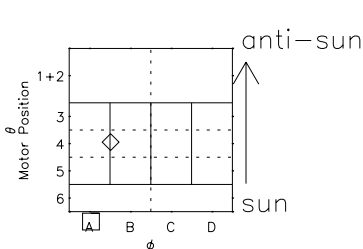

Galileo EPD Real Elevation Anisotropies 00165

Software Version: RTELEV_MEAN V 1.20
Data Production: 18-05-01
Plot Production: Mon Sep 17 12:24:47 2001
Color File: wondr3
Geofactor File: 1.1

- ◇ = Jupiter look direction
- = Corotation look direction