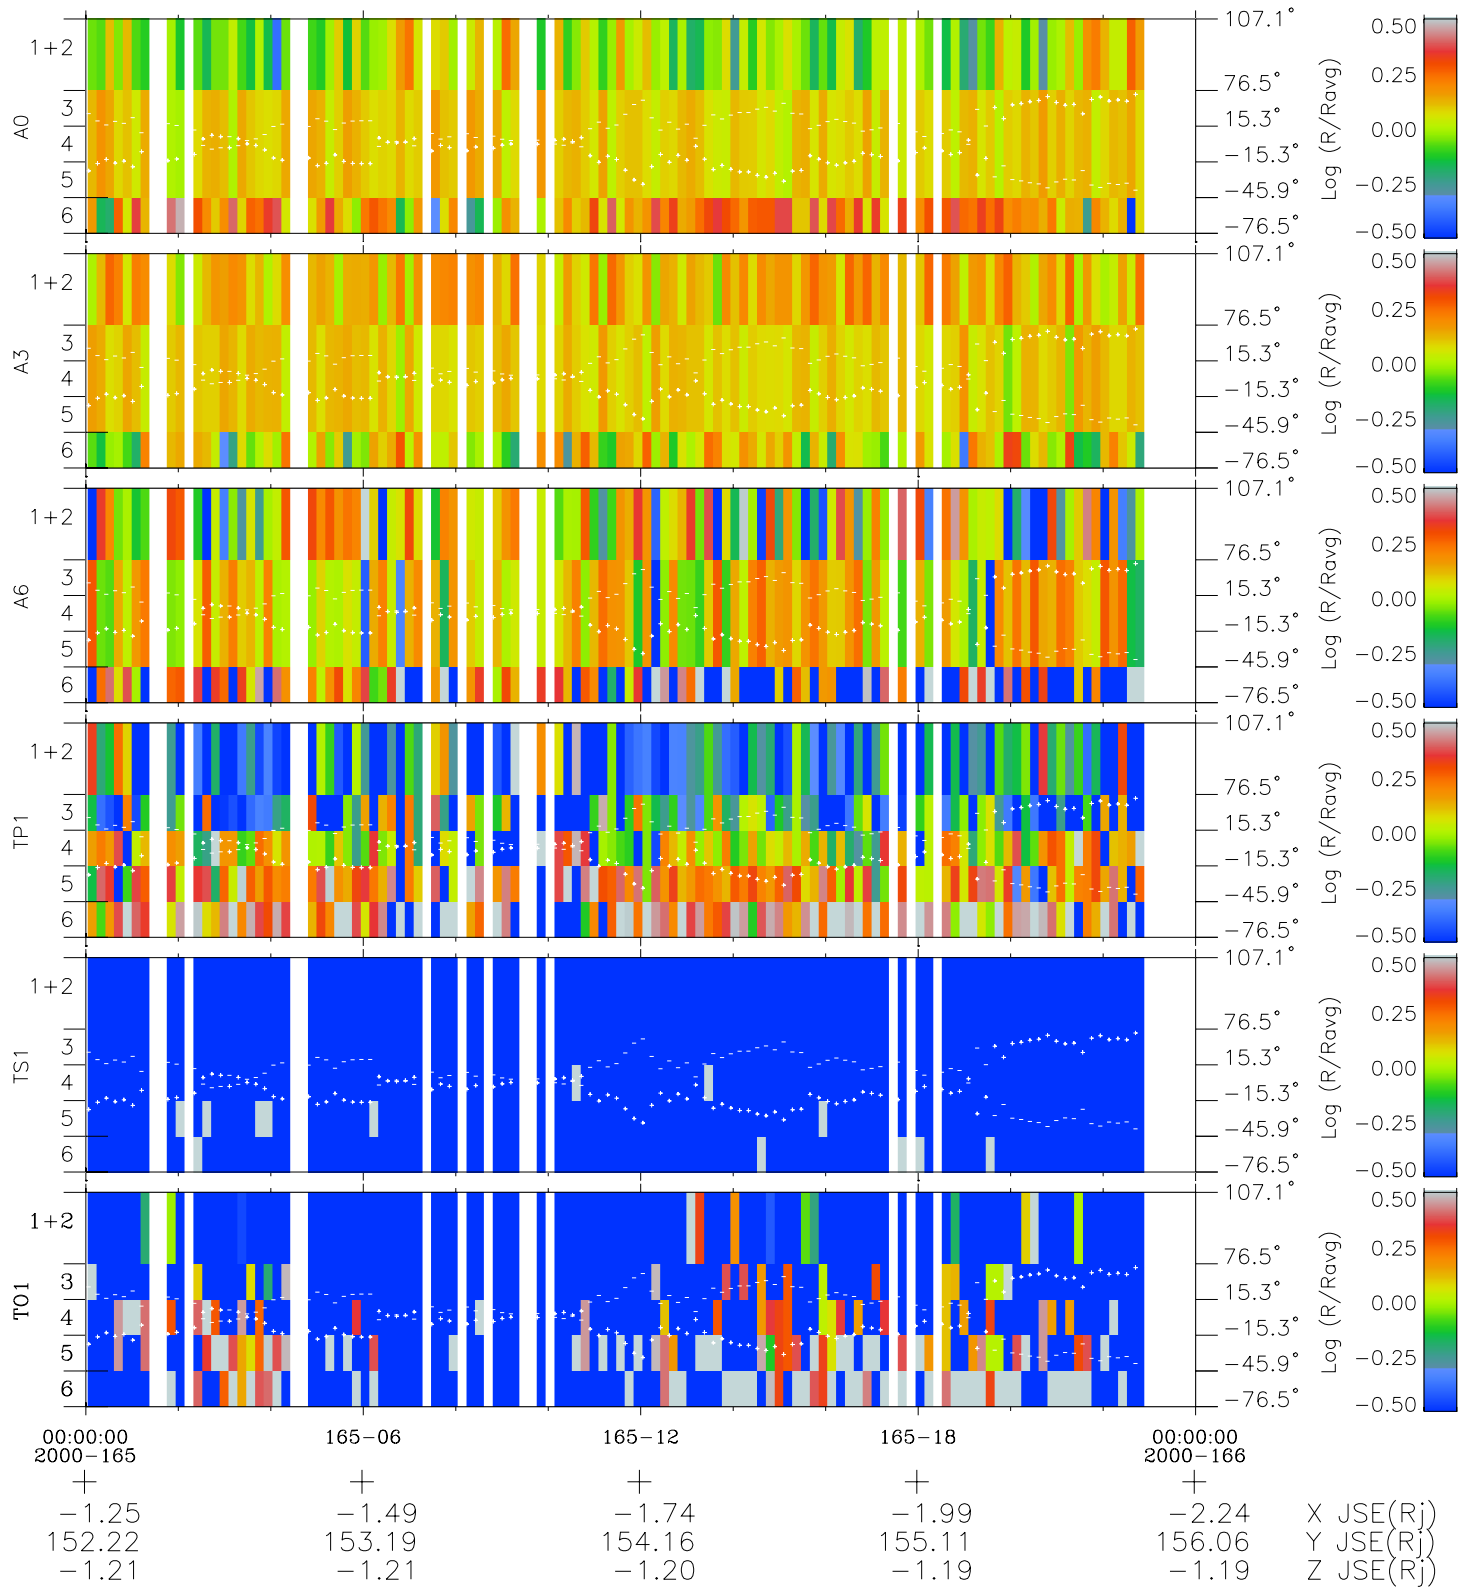

Galileo EPD Real Elevation Anisotropies 00165

Software Version: RTELEV_MEAN V 1.20
Data Production: 18-05-01
Plot Production: Mon Sep 17 12:24:47 2001
Color File: wondr3
Geofactor File: 1.1

- ◇ = Jupiter look direction
- = Corotation look direction