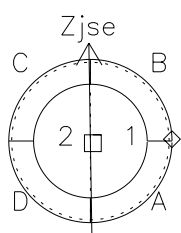

Galileo EPD Real Time Azimuth Anisotropies 00165

Software Version: RTAZIM_MEAN V 1.20
 Data Production: 18-05-01
 Plot Production: Mon Sep 17 12:25:19 2001
 Color File: wondr3
 Geofactor File: 1.1

- \diamond = Jupiter look direction
- \square = Corotation look direction