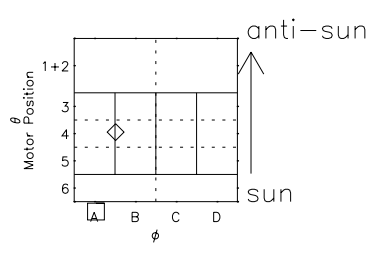

Galileo EPD Real Time Azimuth Anisotropies 00165

Software Version: RTAZIM_MEAN V 1.20
 Data Production: 18-05-01
 Plot Production: Mon Sep 17 12:25:19 2001
 Color File: wondr3
 Geofactor File: 1.1

- \diamond = Jupiter look direction
- \square = Corotation look direction