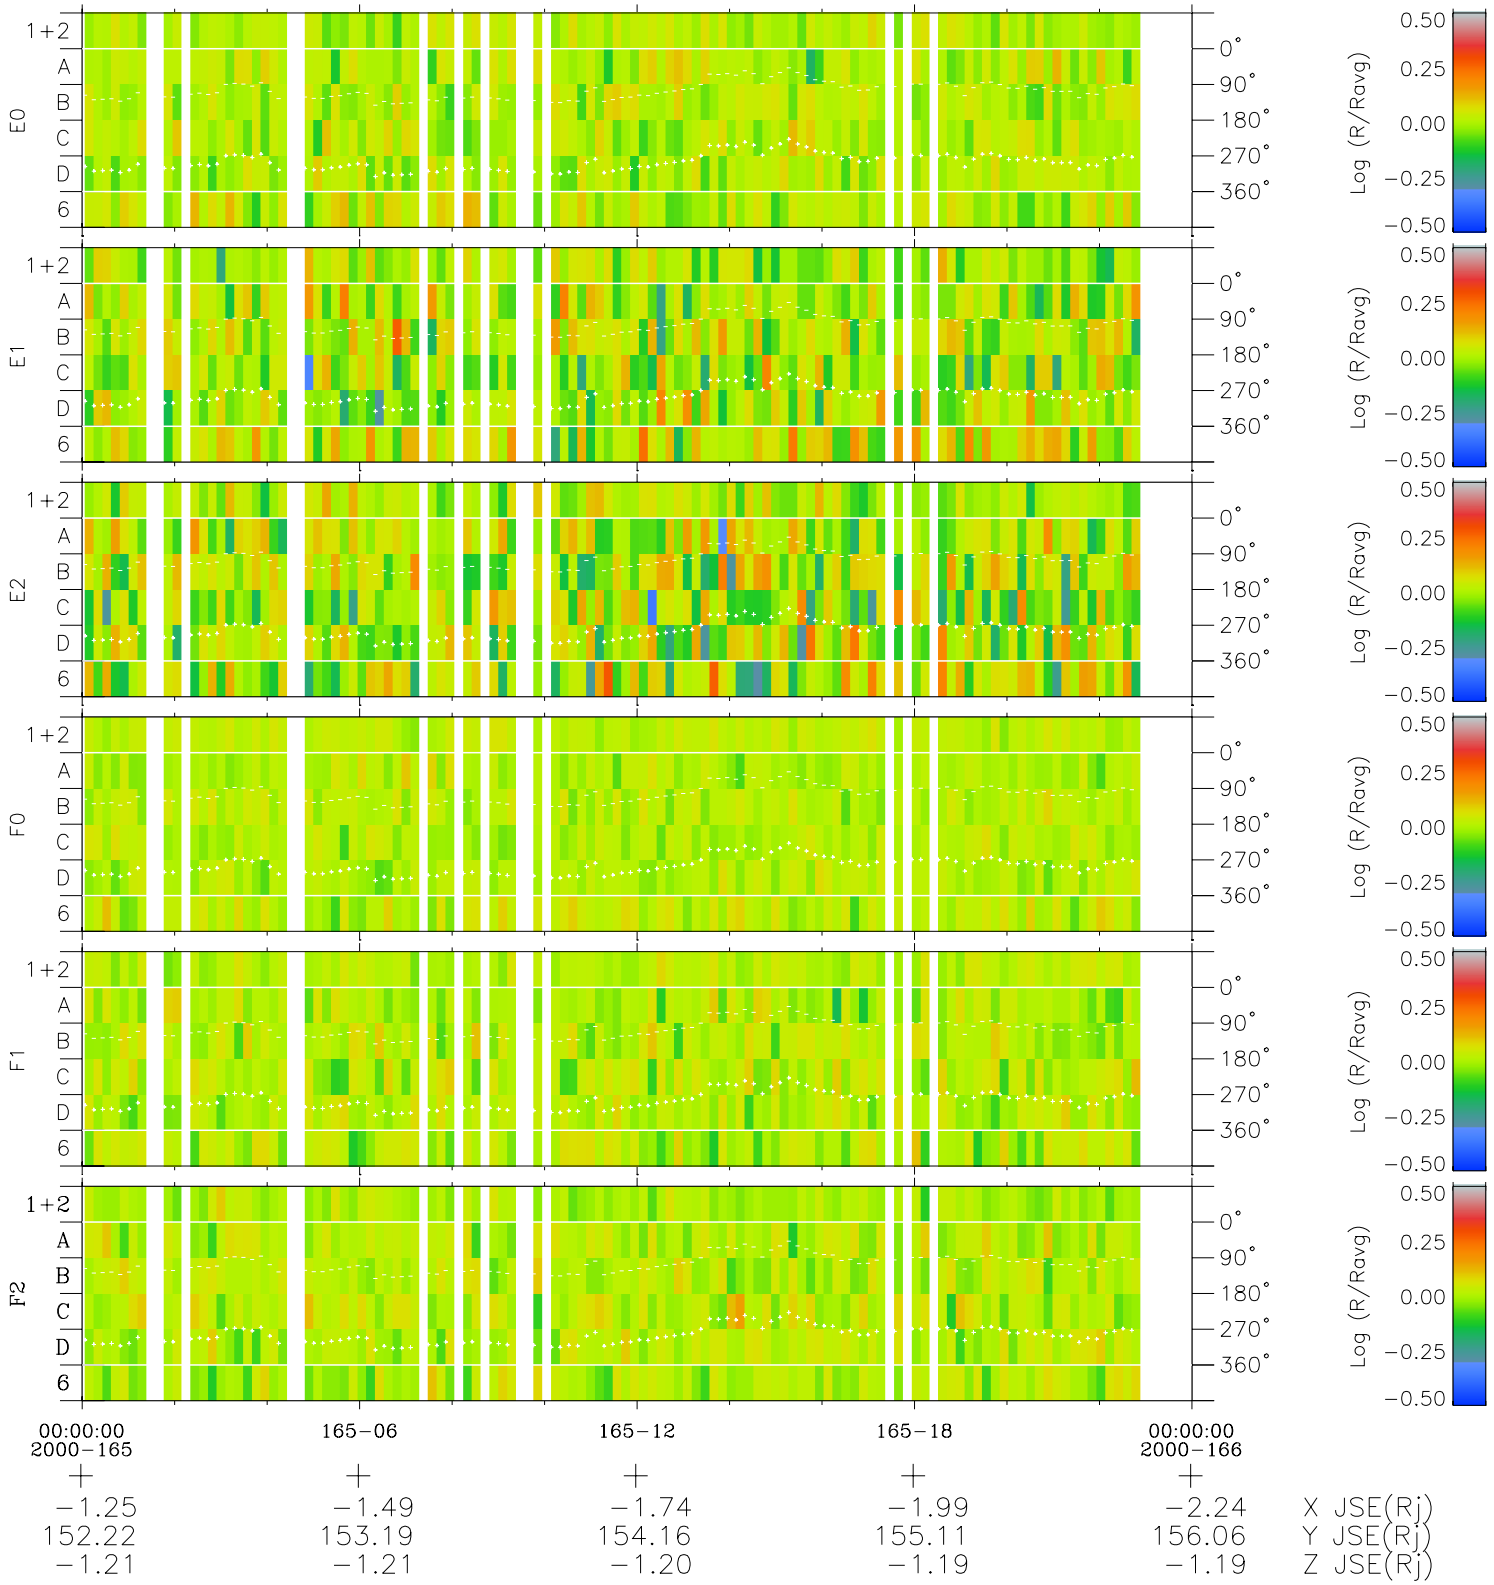

Galileo EPD Real Time Azimuth Anisotropies 00165

Software Version: RTAZIM_MEAN V 1.20
 Data Production: 18-05-01
 Plot Production: Mon Sep 17 12:25:19 2001
 Color File: wondr3
 Geofactor File: 1.1

- \diamond = Jupiter look direction
- \square = Corotation look direction