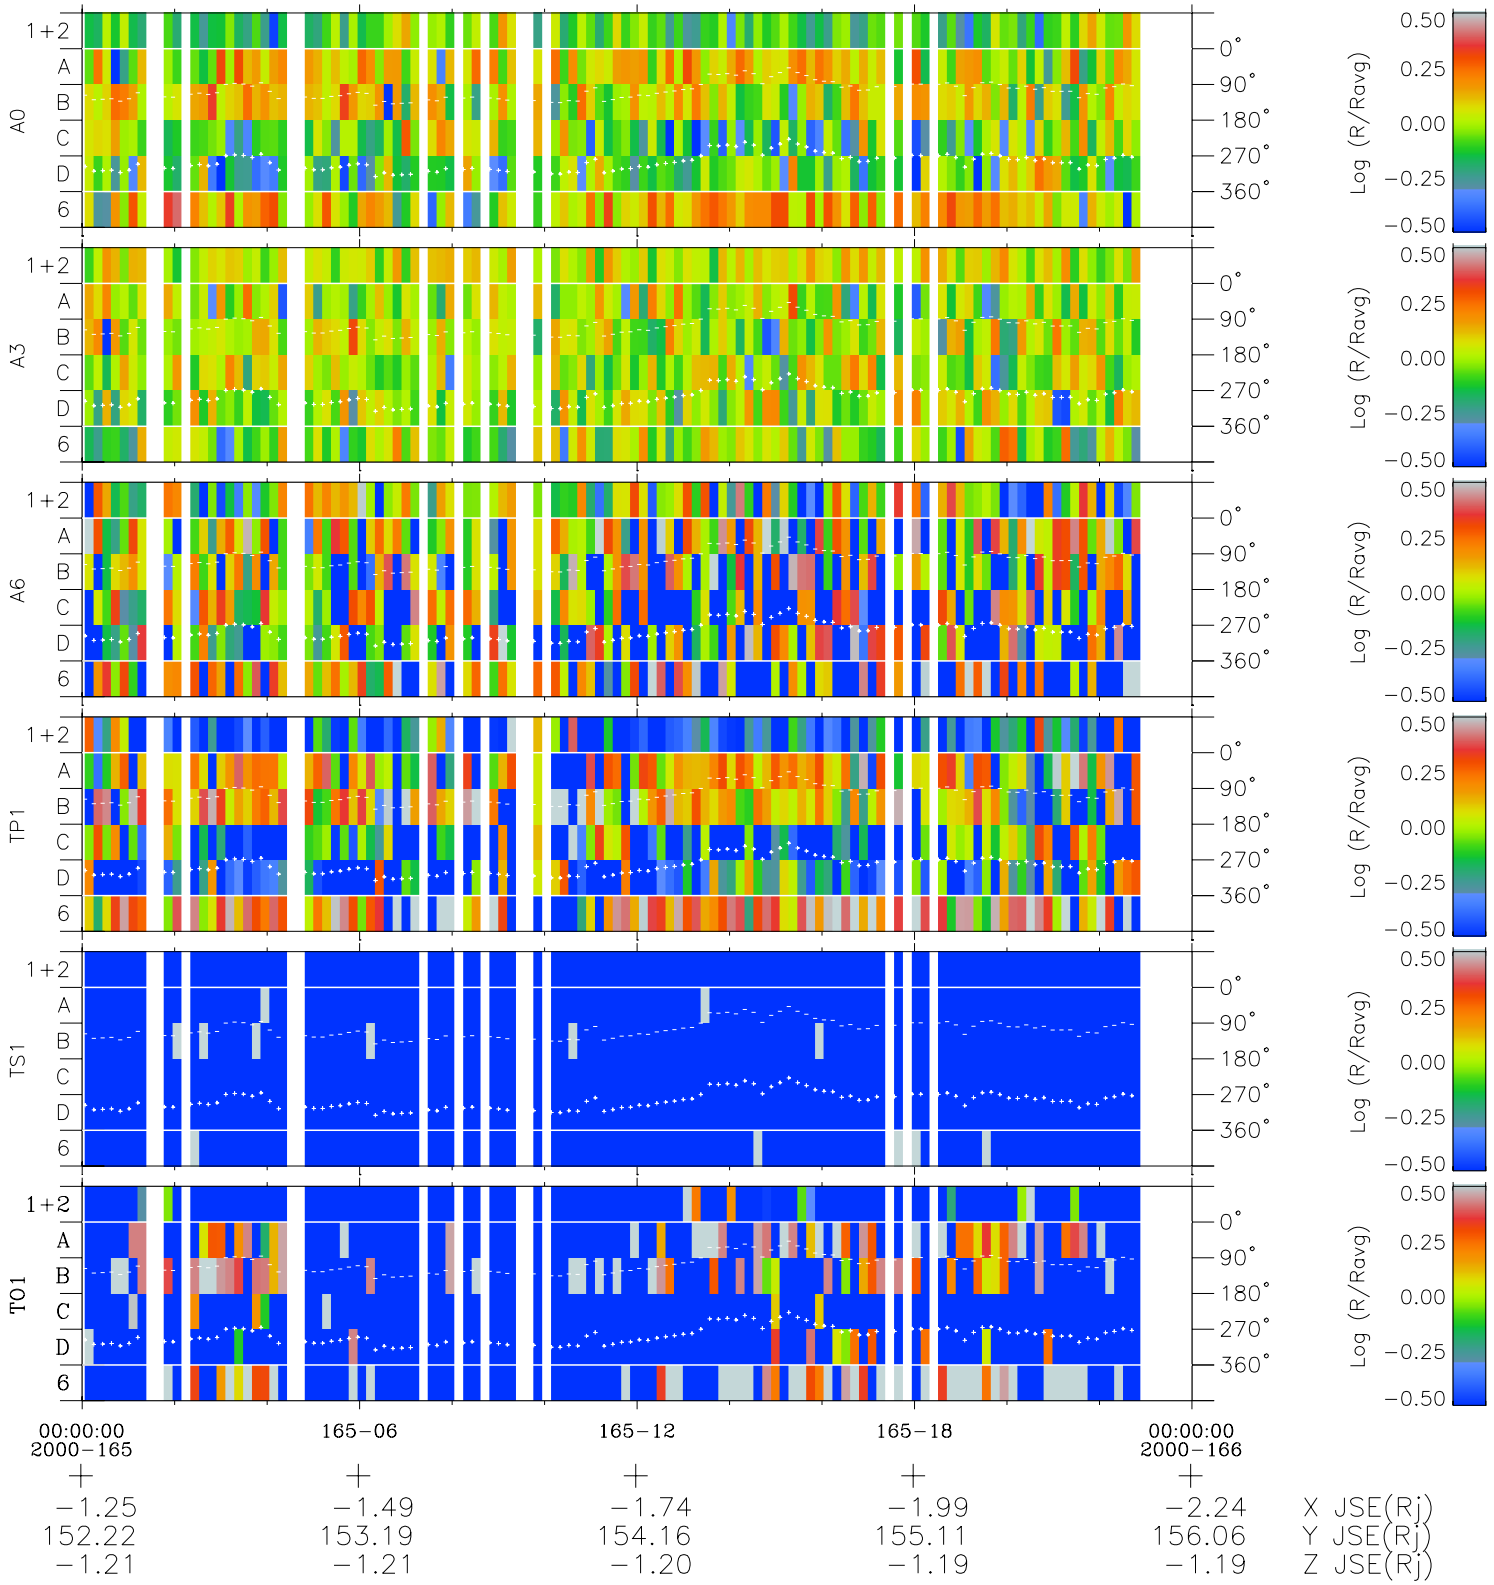

# Galileo EPD Real Time Azimuth Anisotropies 00165

Software Version: RTAZIM\_MEAN V 1.20  
 Data Production: 18-05-01  
 Plot Production: Mon Sep 17 12:25:15 2001  
 Color File: wondr3  
 Geofactor File: 1.1

- ◇ = Jupiter look direction
- = Corotation look direction