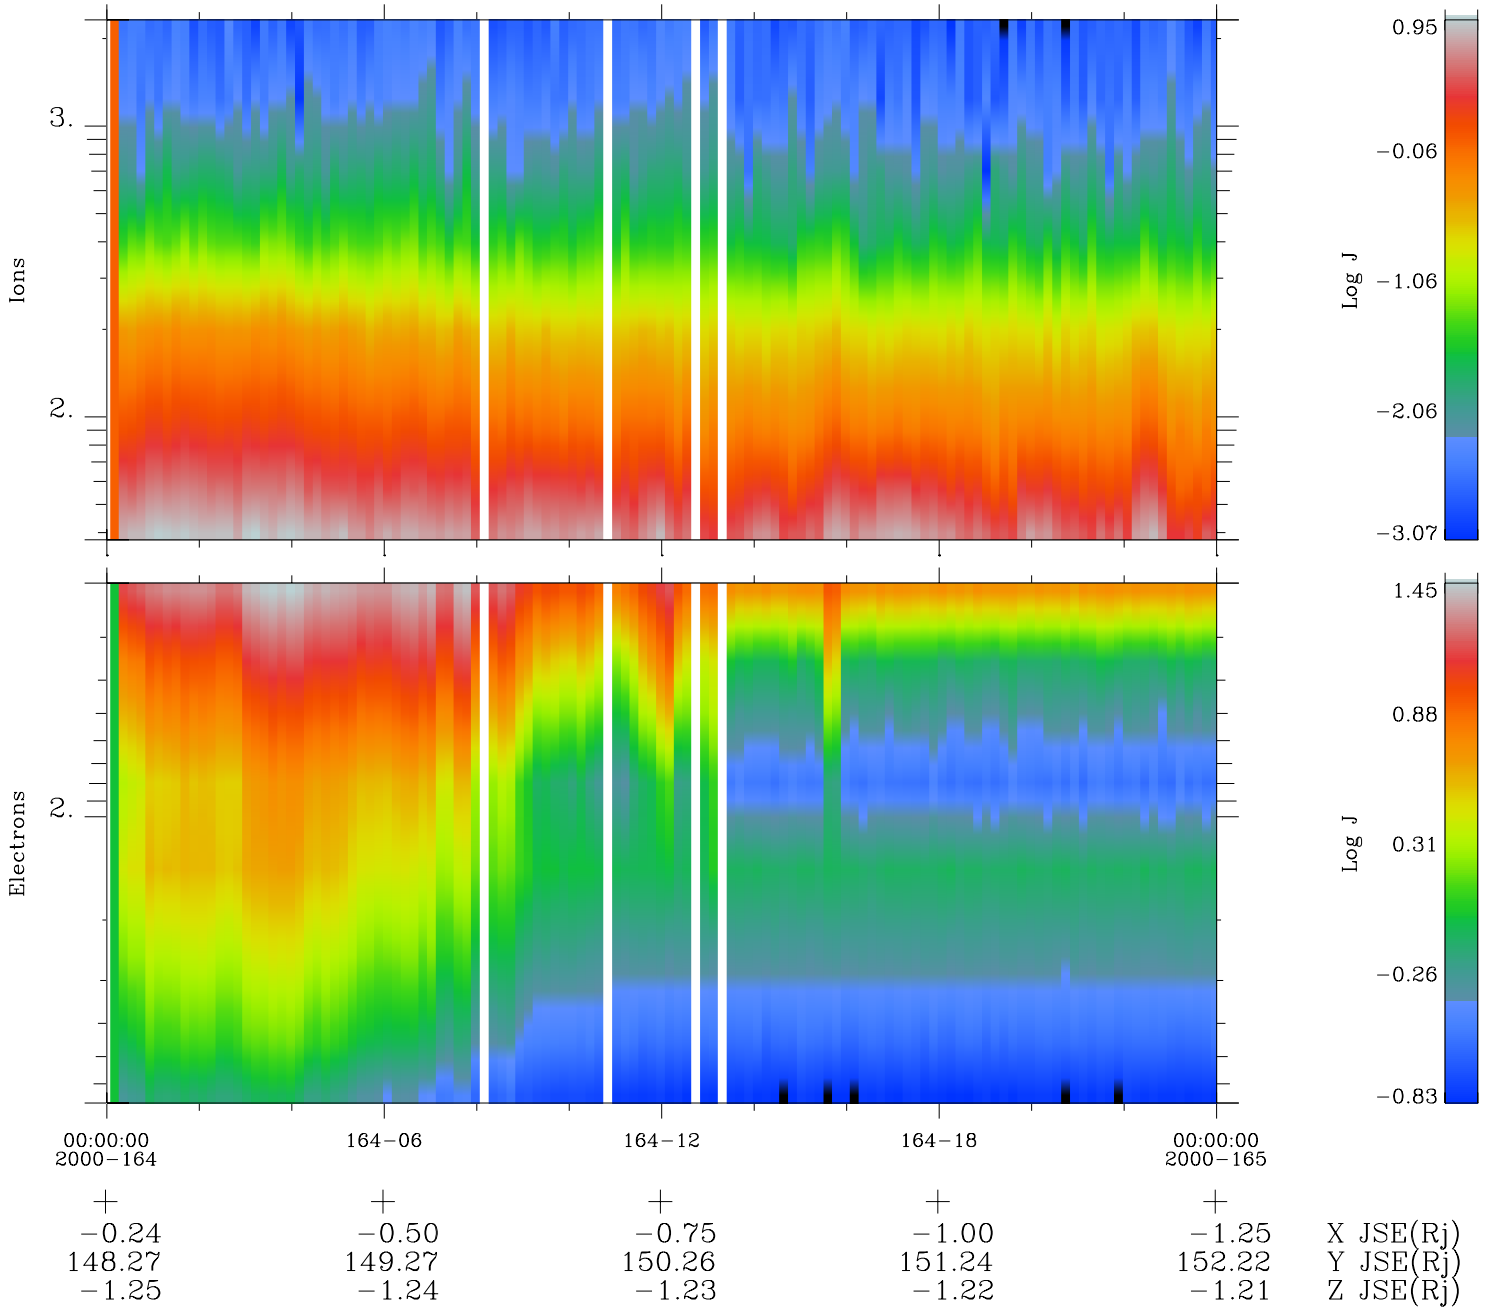

Galileo EPD Real Time Omni Spectrum 00164

Software Version: RTSPEC_OMNI V 1.20
 Data Production: 10-03-01
 Plot Production: Mon Sep 17 12:16:39 2001
 Color File: wondr3
 Geofactor File: 1.1

◇ = Jupiter look direction
 □ = Corotation look direction