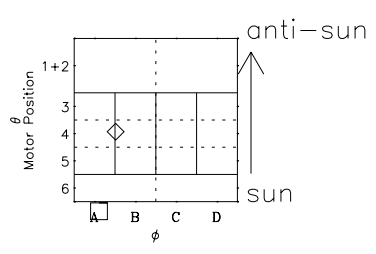

Galileo EPD Real Time Omni Spectrum 00164

Software Version: RTSPEC_OMNI V 1.20
 Data Production: 10-03-01
 Plot Production: Mon Sep 17 12:16:39 2001
 Color File: wondr3
 Geofactor File: 1.1

◇ = Jupiter look direction
 □ = Corotation look direction