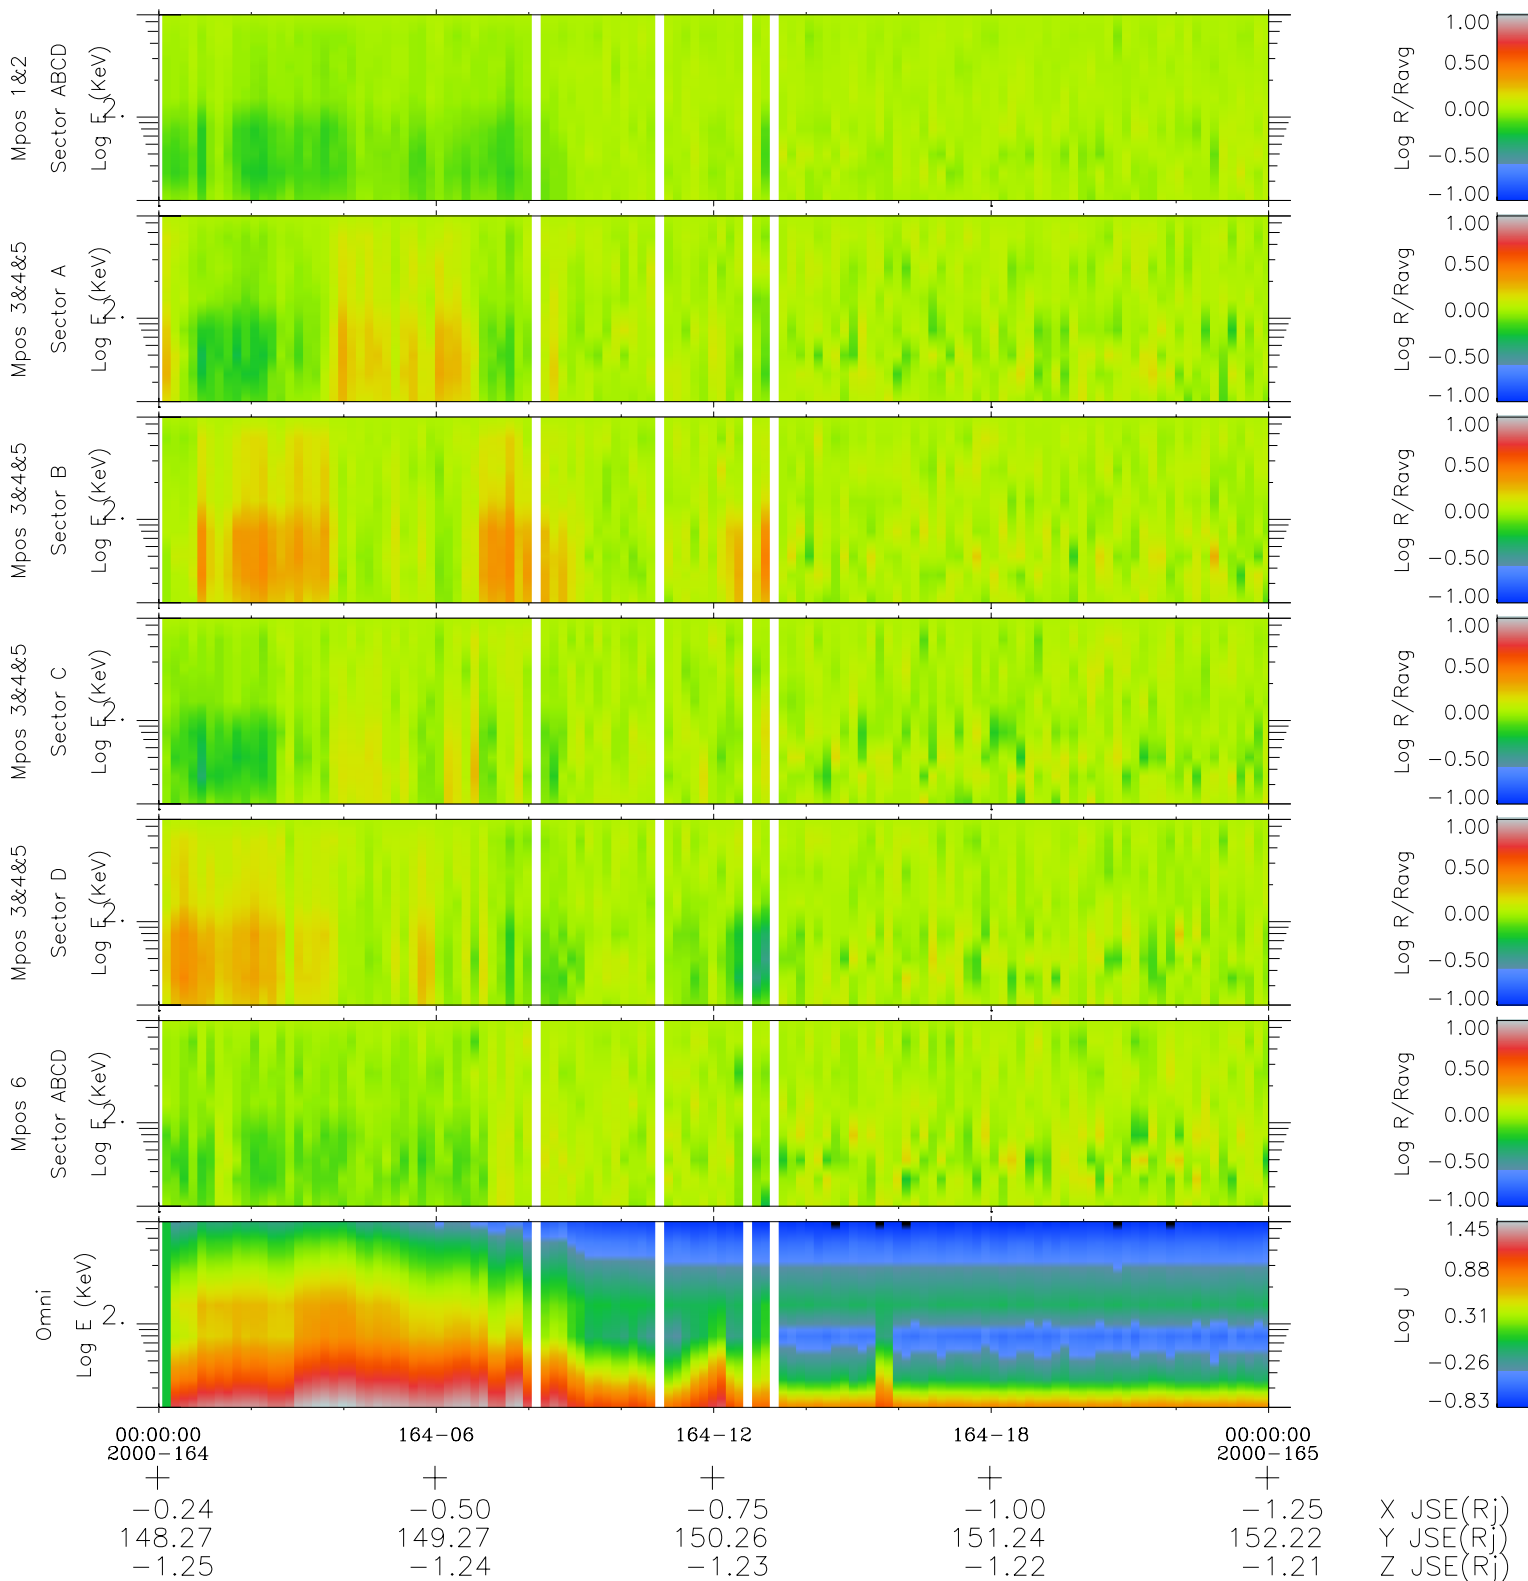

Galileo EPD Real Time R6 Electrons Spectra 00164

Software Version: RTSPEC_R6 V 1.20
 Data Production: 10-03-01
 Plot Production: Mon Sep 17 12:16:33 2001
 Color File: wondr3
 Geofactor File: 1.1

- ◇ = Jupiter look direction
- = Corotation look direction