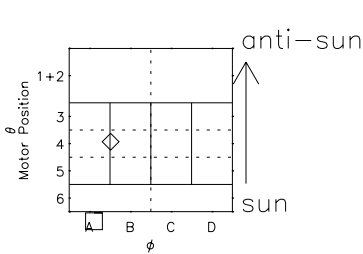

Galileo EPD Real Time R6 Ions Spectra 00164

Software Version: RTSPEC_R6 V 1.20
 Data Production: 10-03-01
 Plot Production: Mon Sep 17 12:16:27 2001
 Color File: wondr3
 Geofactor File: 1.1

◇ = Jupiter look direction
 □ = Corotation look direction