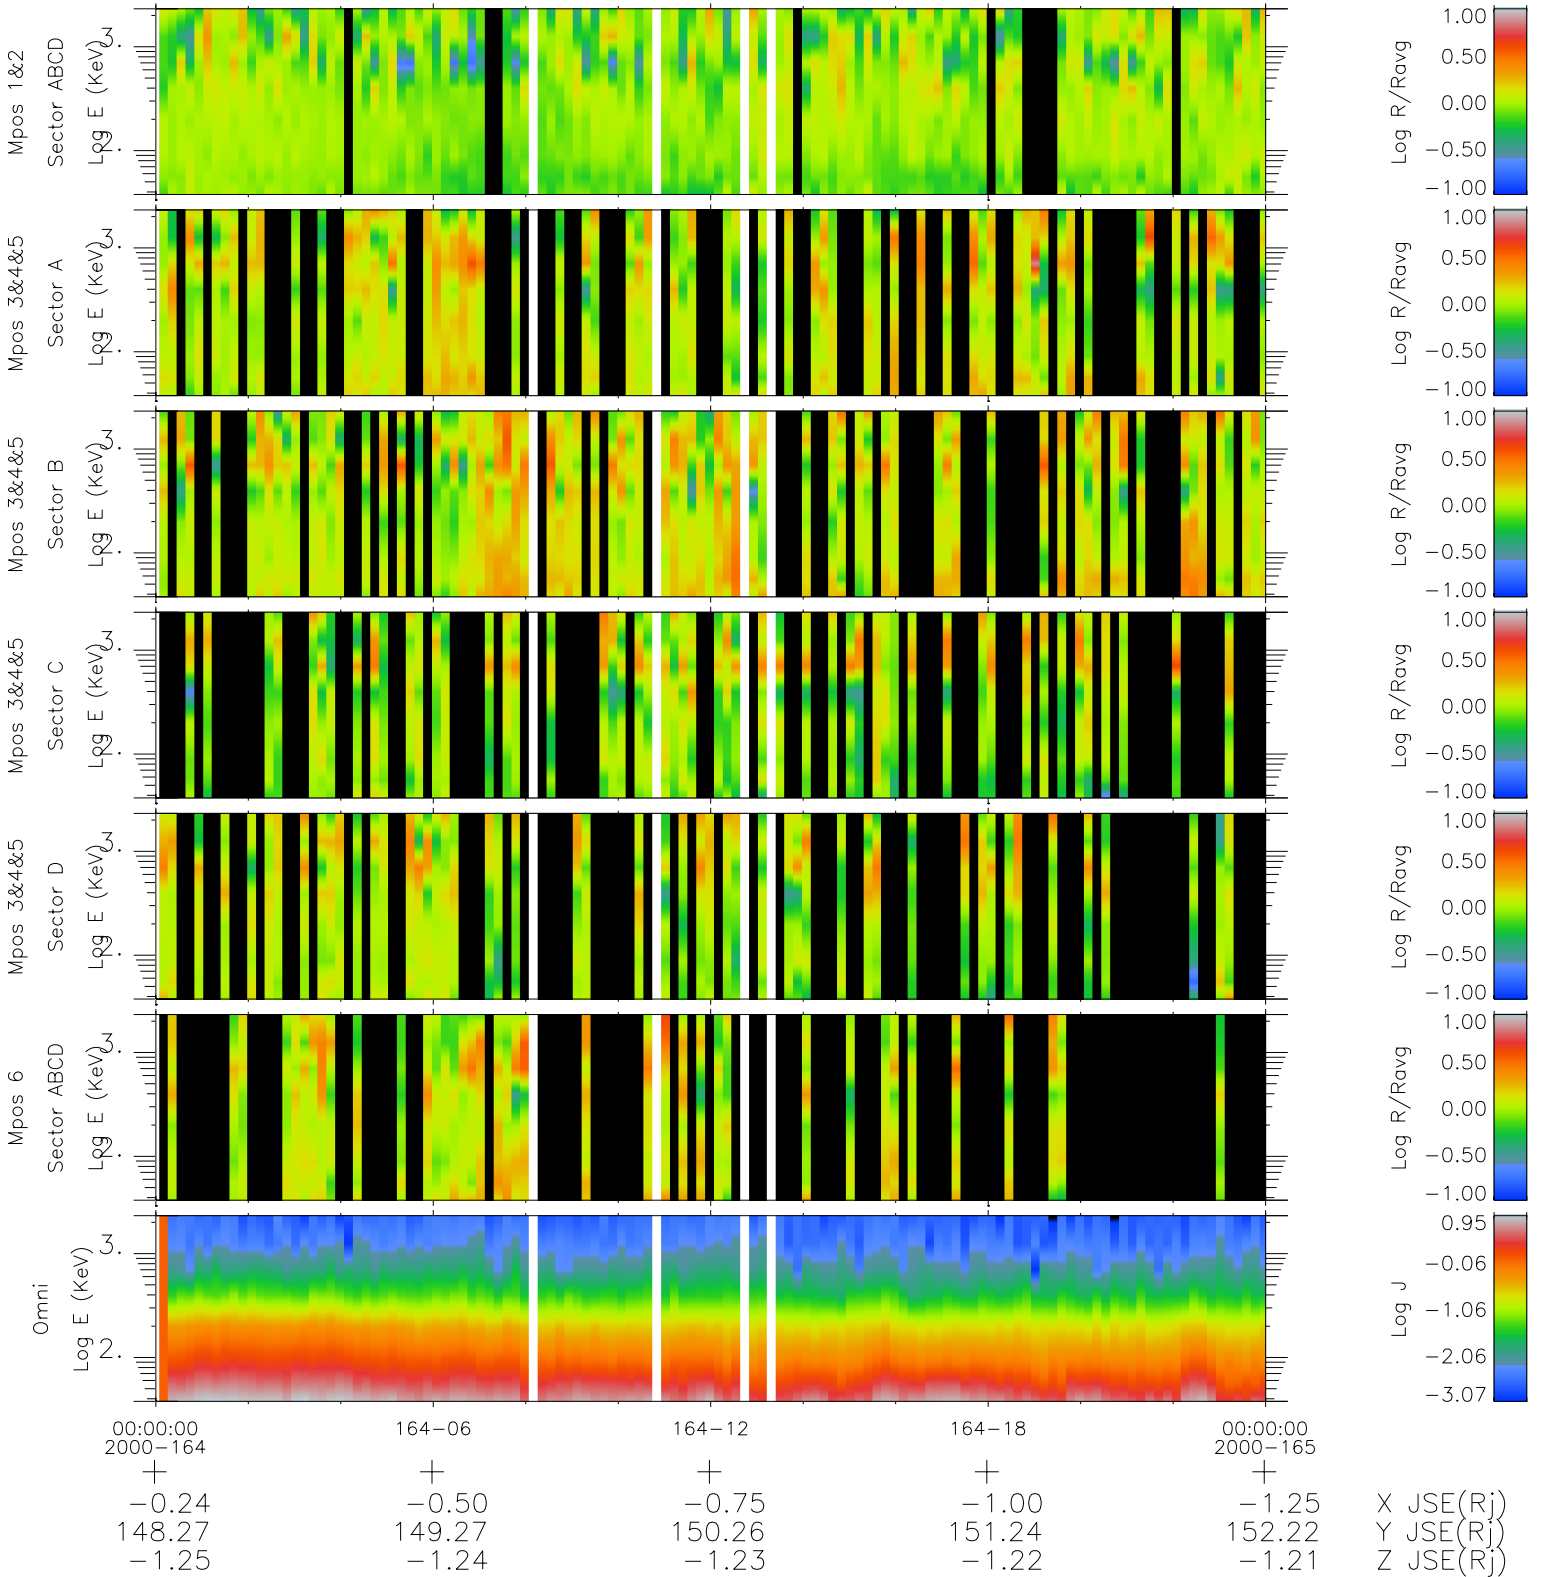

Galileo EPD Real Time R6 Ions Spectra 00164

Software Version: RTSPEC_R6 V 1.20
 Data Production: 10-03-01
 Plot Production: Mon Sep 17 12:16:27 2001
 Color File: wondr3
 Geofactor File: 1.1

◇ = Jupiter look direction
 □ = Corotation look direction