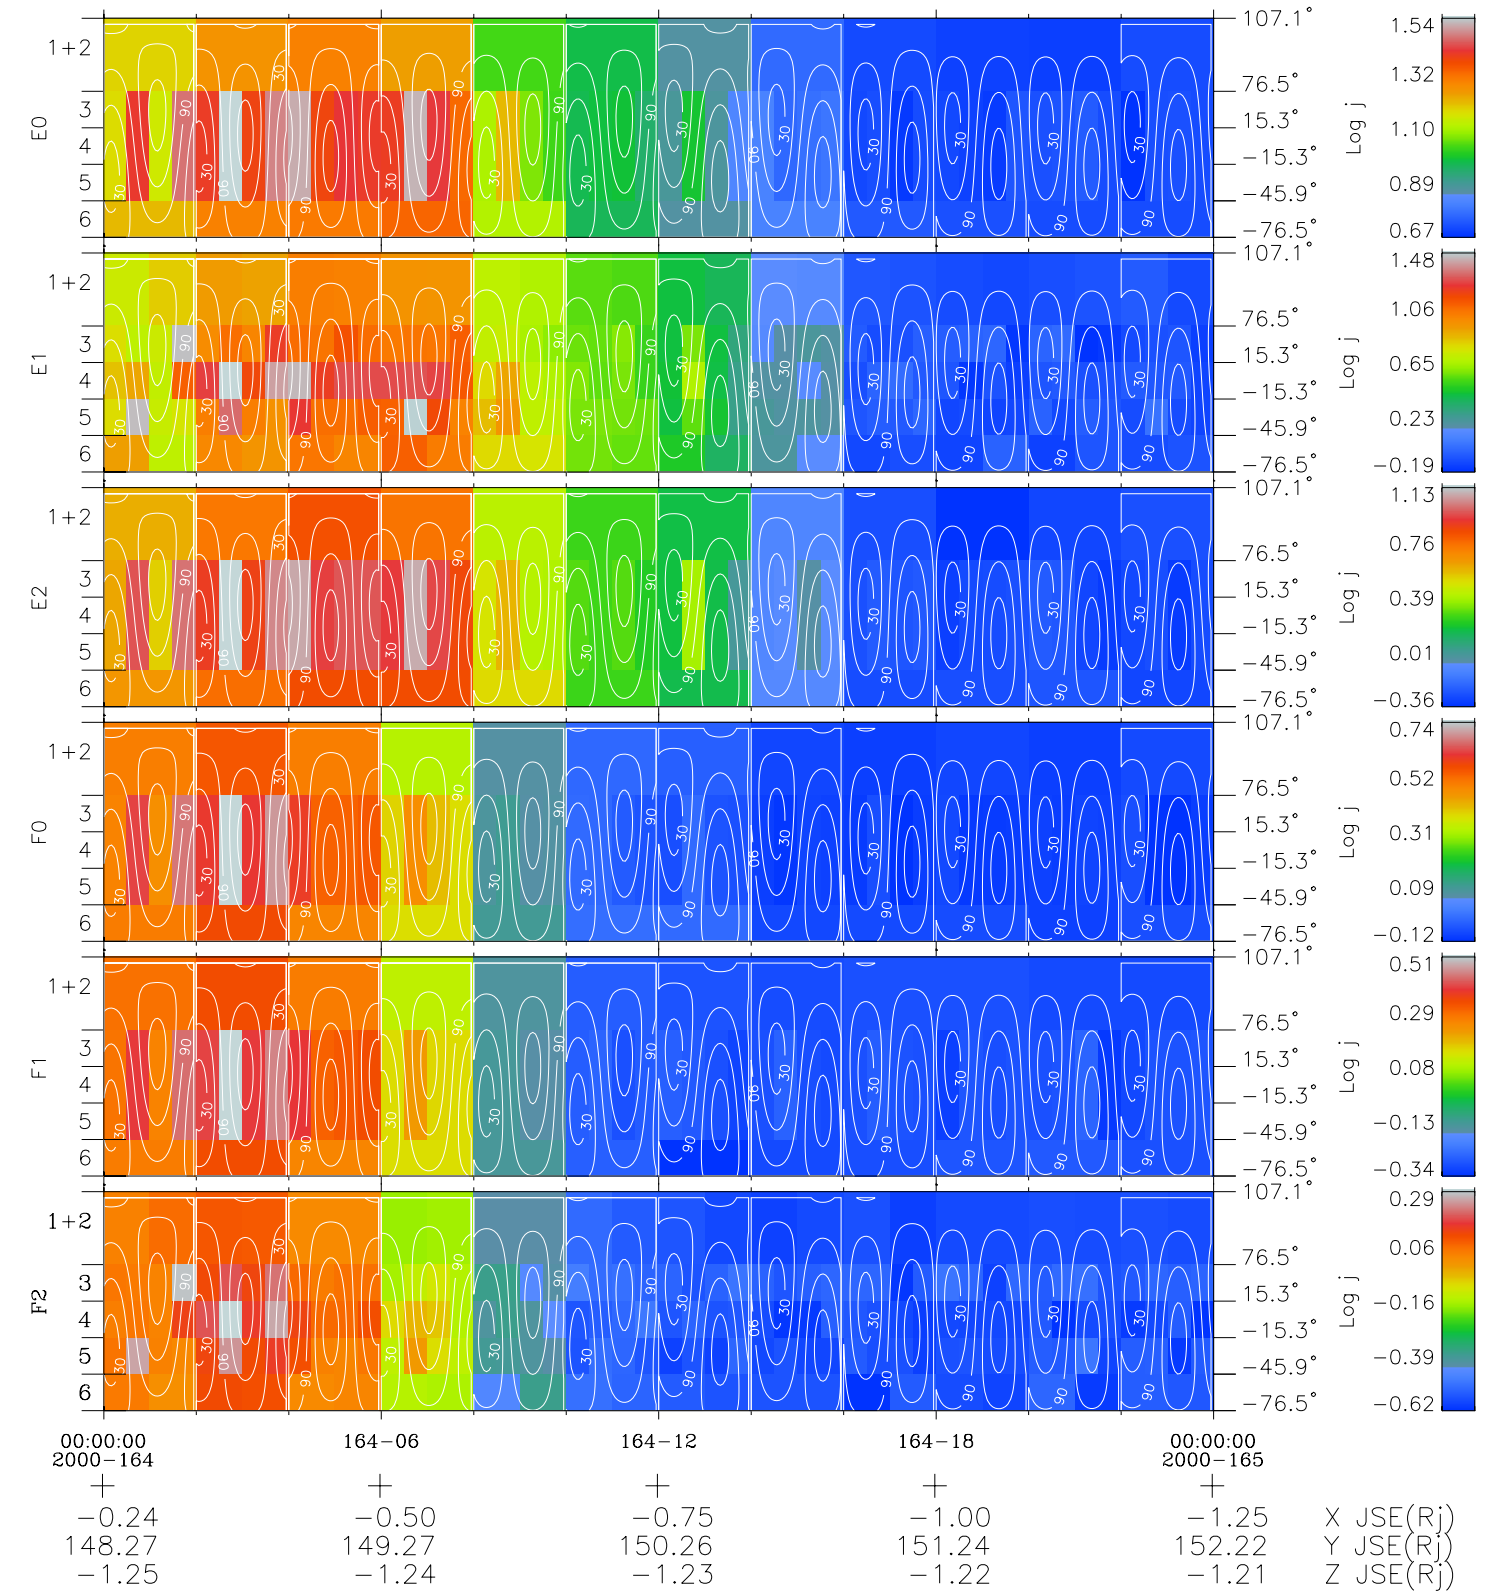

Galileo EPD Real Time All-Sky Anisotropies 00164

Software Version: RTSKY_FLUX V 1.20
 Data Production: 10-03-01
 Plot Production: Mon Sep 17 12:17:05 2001
 Color File: wondr3
 Geofactor File: 1.1

- ◇ = Jupiter look direction
- = Corotation look direction