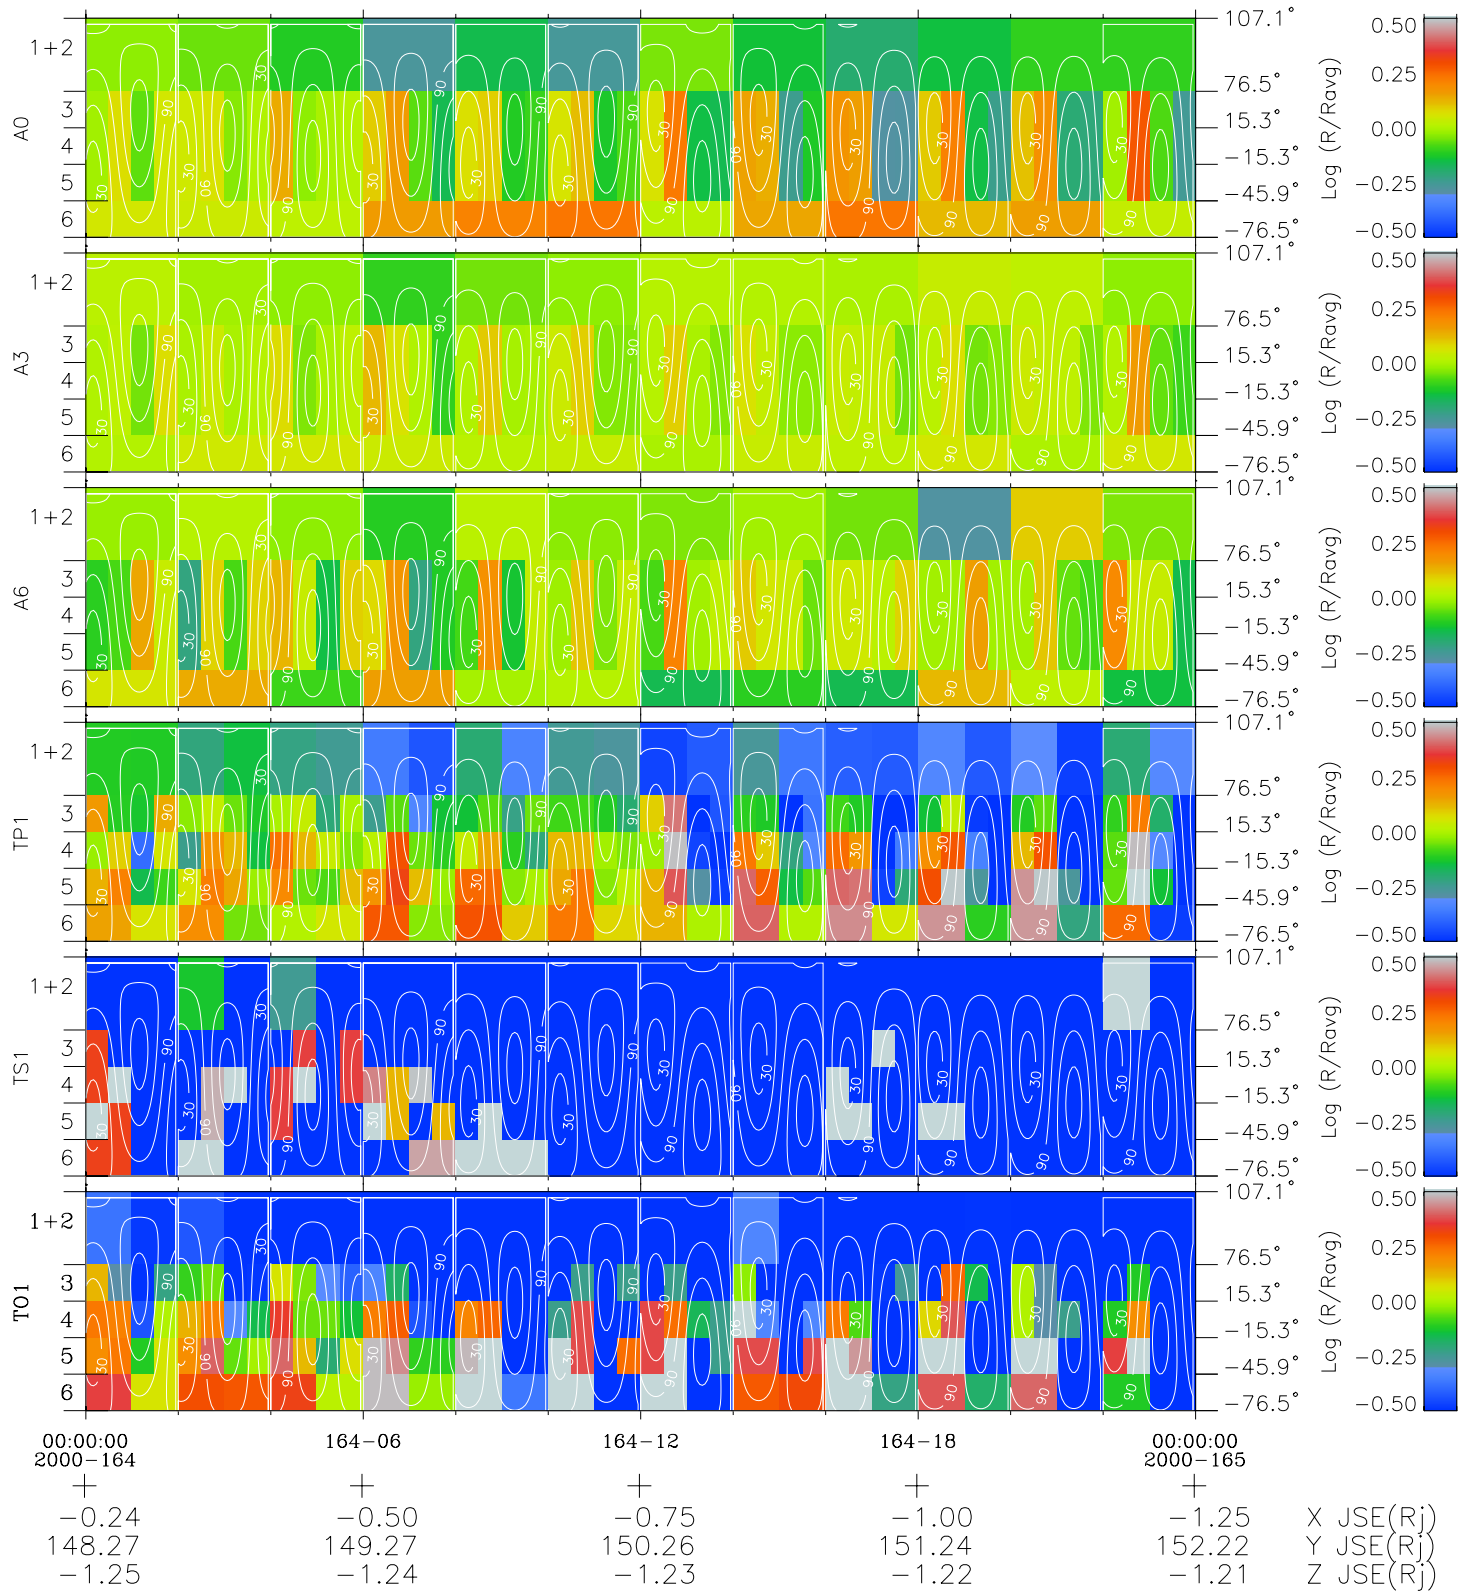

# Galileo EPD Real Time All-Sky Anisotropies 00164

Software Version: RTSKY\_MEAN V 1.20  
 Data Production: 10-03-01  
 Plot Production: Mon Sep 17 12:16:46 2001  
 Color File: wondr3  
 Geofactor File: 1.1

- ◇ = Jupiter look direction
- = Corotation look direction