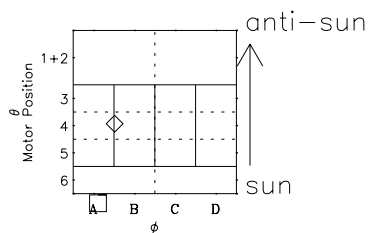

# Galileo EPD Real-Time Omni 00164

Software Version: RTLINE\_OMNI V 1.20  
Data Production: 10-03-01  
Plot Production: Mon Sep 17 12:18:24 2001

$\diamond$  = Jupiter look direction  
 $\square$  = Corotation look direction