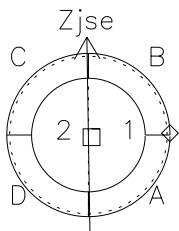

# Galileo EPD Real-Time Omni 00164

Software Version: RTLINE\_OMNI V 1.20  
Data Production: 10-03-01  
Plot Production: Mon Sep 17 12:18:24 2001

$\diamond$  = Jupiter look direction  
 $\square$  = Corotation look direction