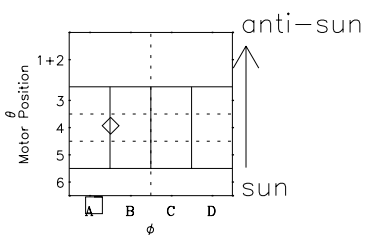

Galileo EPD Real-Time Six-Sector 00164

Software Version: RTLINE_R6 V 1.20
Data Production: 10-03-01
Plot Production: Mon Sep 17 12:18:31 2001

◇ = Jupiter look direction
□ = Corotation look direction