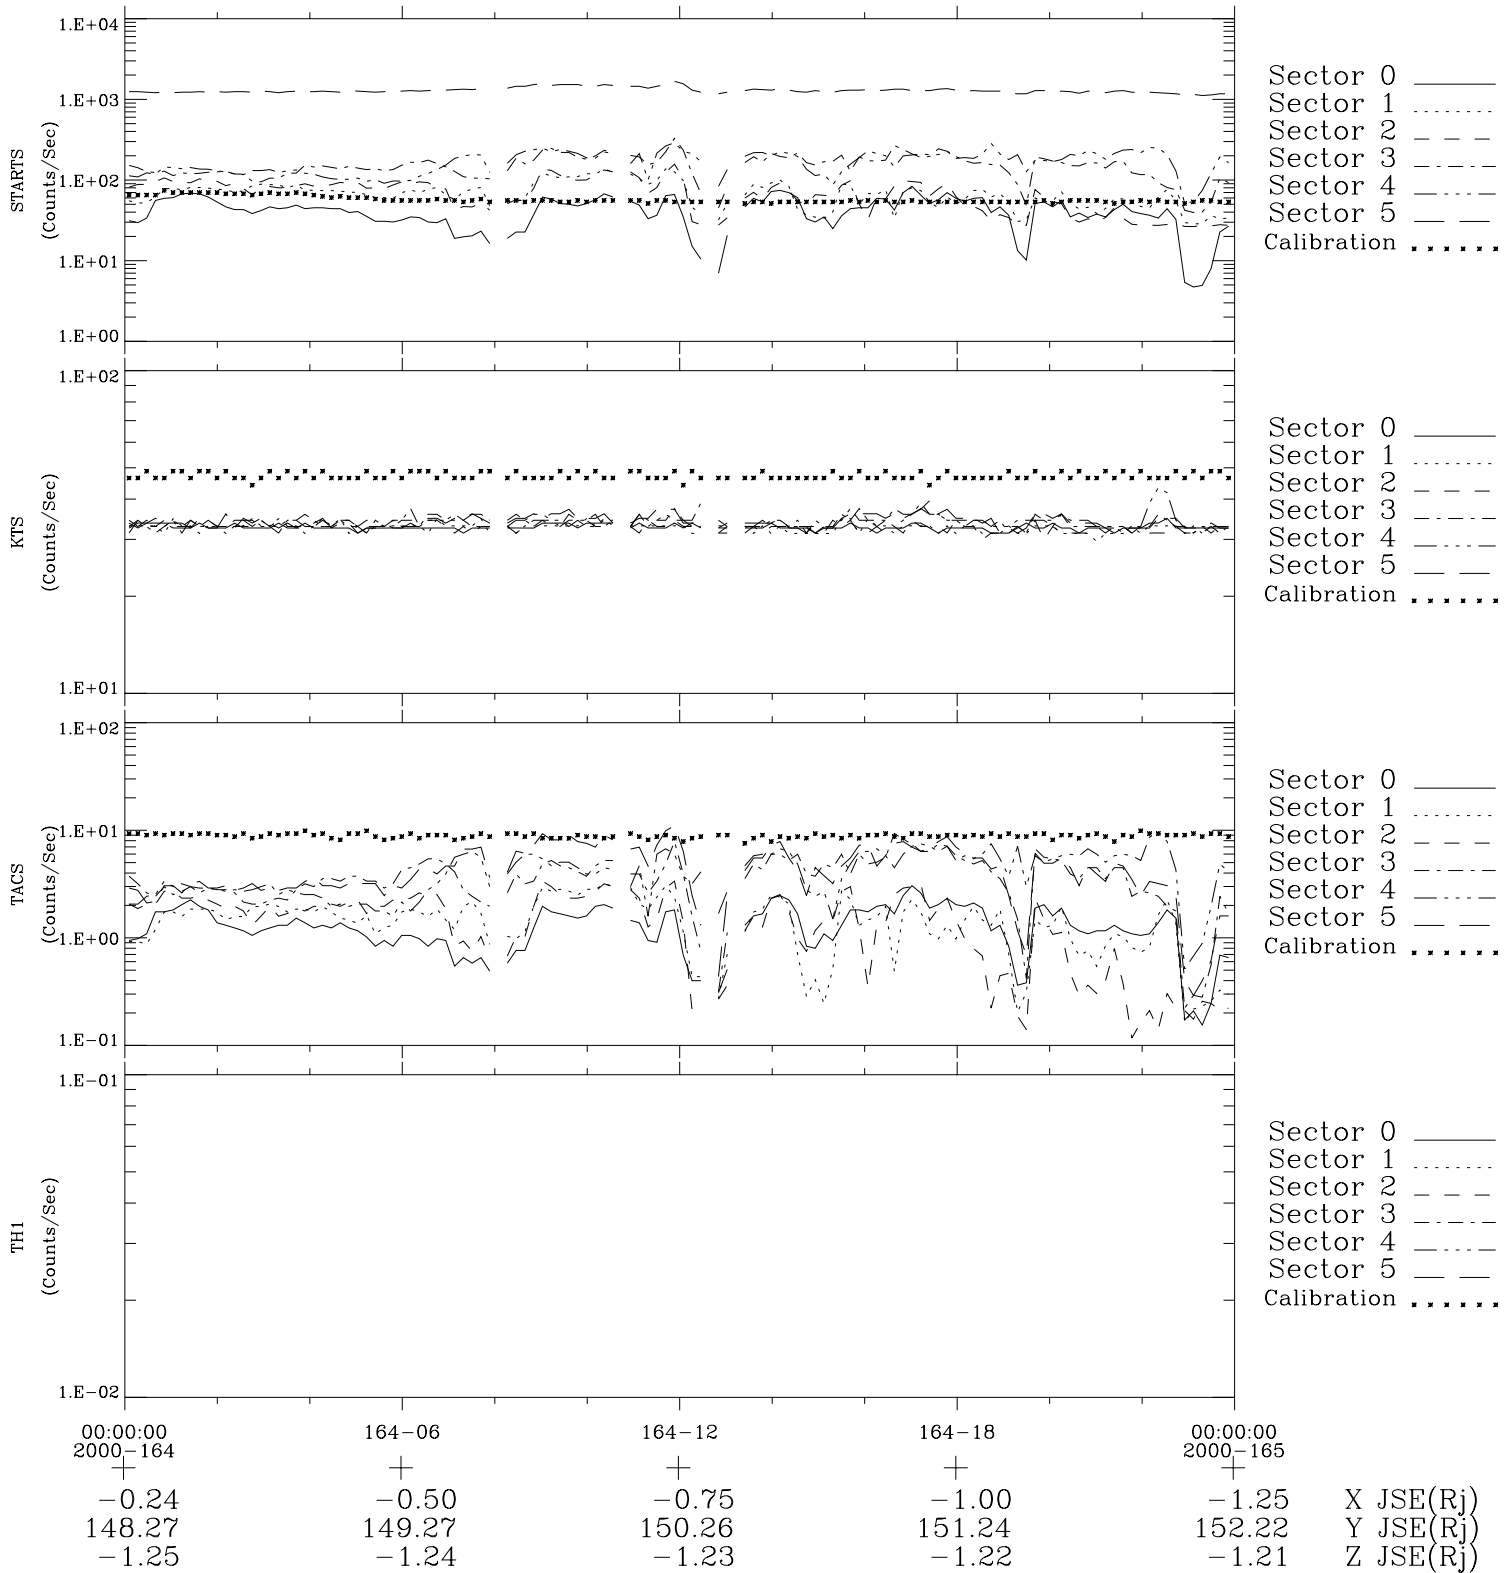

Galileo EPD Real-Time Six-Sector 00164

Software Version: RTLINE_R6 V 1.20
Data Production: 10-03-01
Plot Production: Mon Sep 17 12:18:31 2001

◇ = Jupiter look direction
□ = Corotation look direction