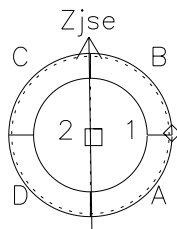

Galileo EPD Real-Time Six-Sector 00164

Software Version: RTLINE_R6 V 1.20
Data Production: 10-03-01
Plot Production: Mon Sep 17 12:18:31 2001

◇ = Jupiter look direction
□ = Corotation look direction