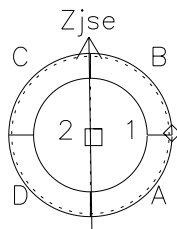

Galileo EPD Real-Time Six-Sector 00164

Software Version: RTLINE_R6 V 1.20
Data Production: 10-03-01
Plot Production: Mon Sep 17 12:18:30 2001

◇ = Jupiter look direction
□ = Corotation look direction