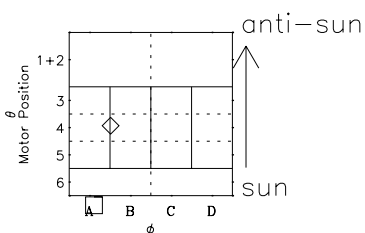

Galileo EPD Real-Time Six-Sector 00164

Software Version: RTLINE_R6 V 1.20
Data Production: 10-03-01
Plot Production: Mon Sep 17 12:18:30 2001

◇ = Jupiter look direction
□ = Corotation look direction