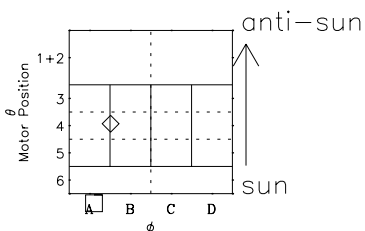

# Galileo EPD Real-Time Six-Sector 00164

Software Version: RTLINE\_R6 V 1.20  
Data Production: 10-03-01  
Plot Production: Mon Sep 17 12:18:30 2001

◇ = Jupiter look direction  
□ = Corotation look direction