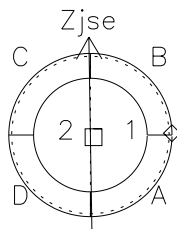

# Galileo EPD Real-Time Six-Sector 00164

Software Version: RTLINE\_R6 V 1.20  
Data Production: 10-03-01  
Plot Production: Mon Sep 17 12:18:30 2001

◇ = Jupiter look direction  
□ = Corotation look direction