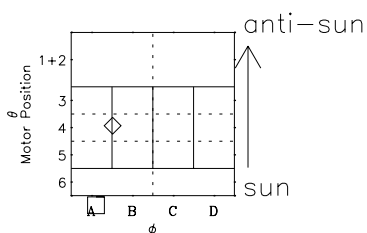

Galileo EPD Real-Time Six-Sector 00164

Software Version: RTLINE_R6 V 1.20
Data Production: 10-03-01
Plot Production: Mon Sep 17 12:18:29 2001

◇ = Jupiter look direction
□ = Corotation look direction