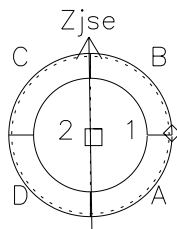

Galileo EPD Real-Time Six-Sector 00164

Software Version: RTLINE_R6 V 1.20
Data Production: 10-03-01
Plot Production: Mon Sep 17 12:18:29 2001

◇ = Jupiter look direction
□ = Corotation look direction