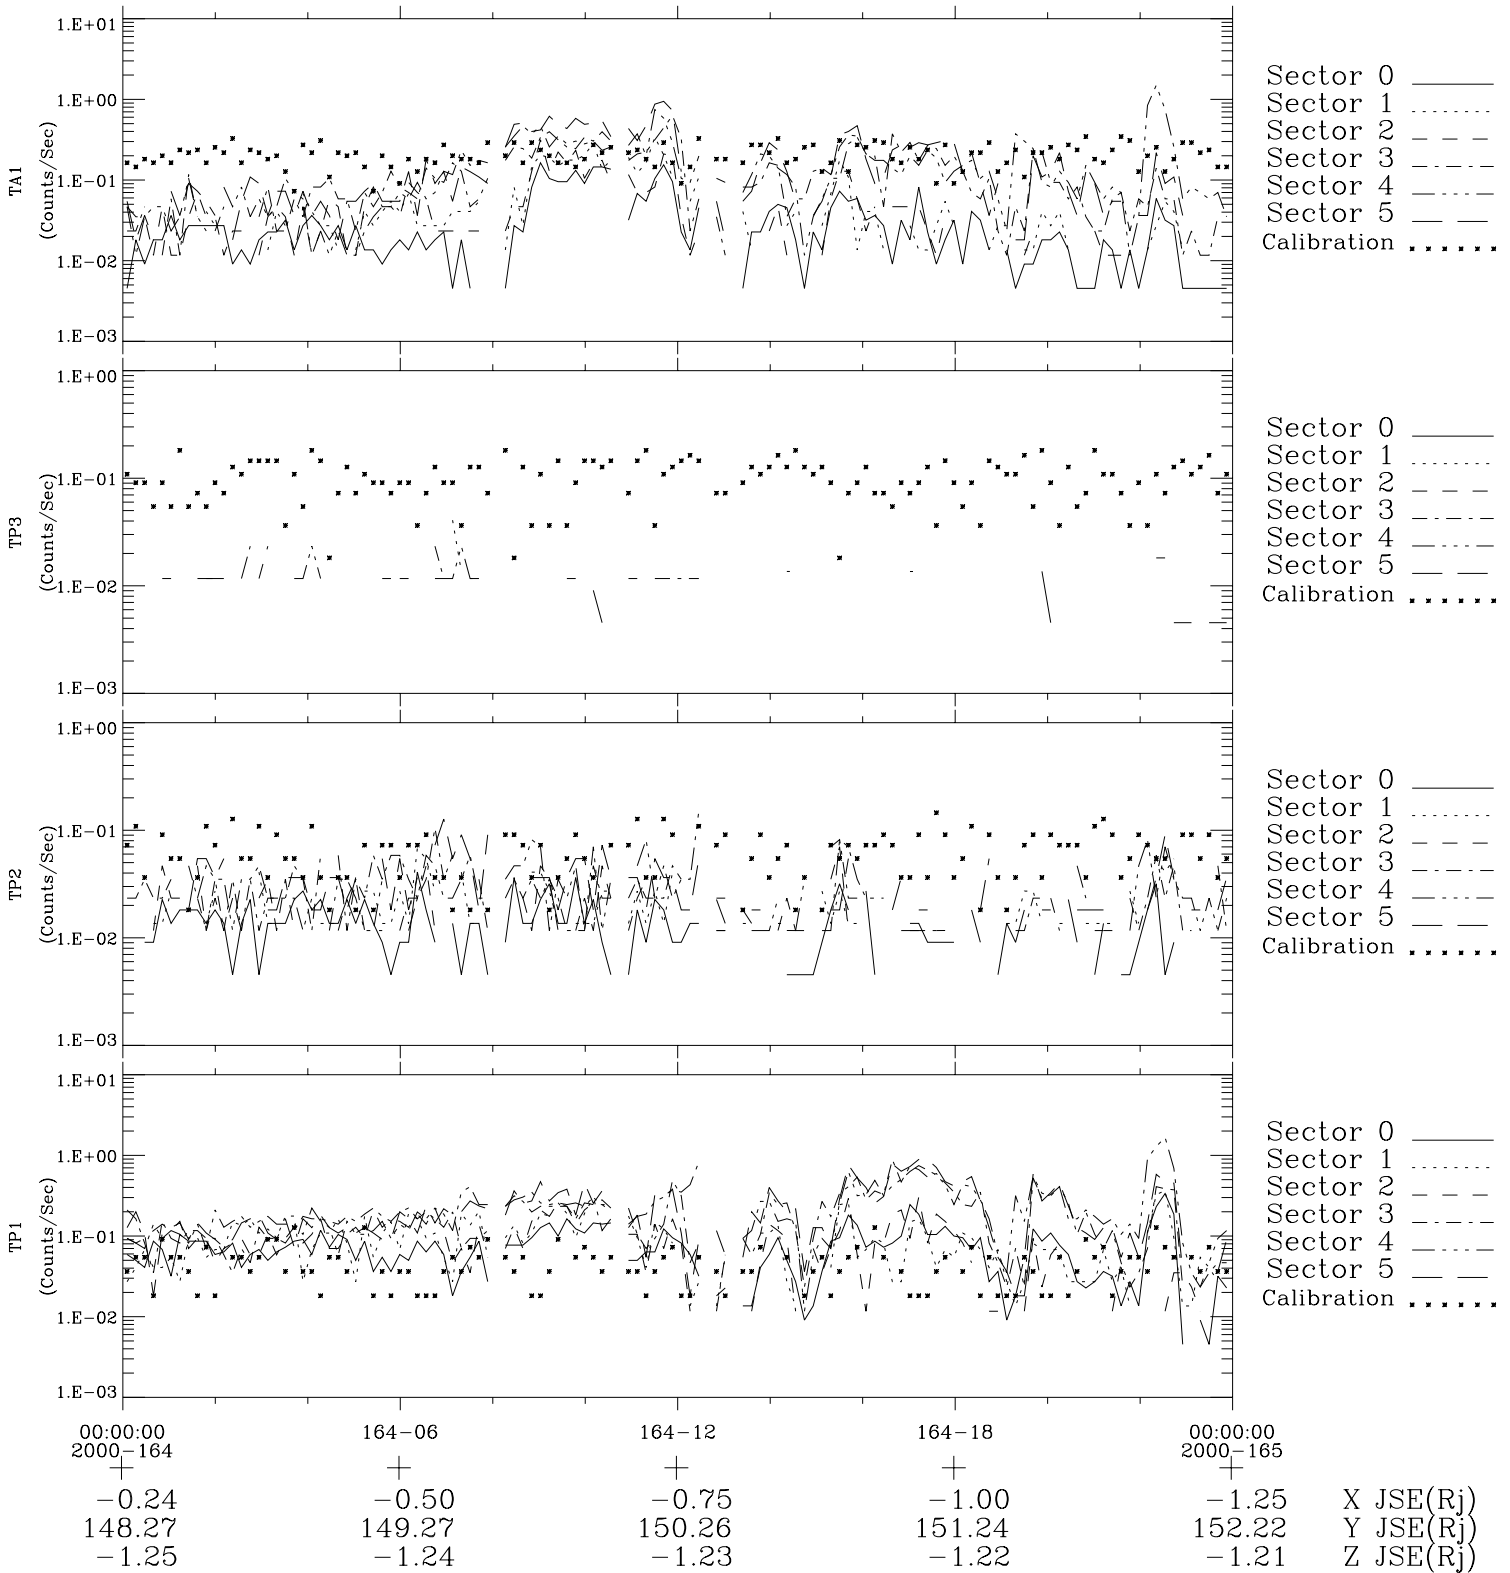

Galileo EPD Real-Time Six-Sector 00164

Software Version: RTLINE_R6 V 1.20
Data Production: 10-03-01
Plot Production: Mon Sep 17 12:18:29 2001

◇ = Jupiter look direction
□ = Corotation look direction