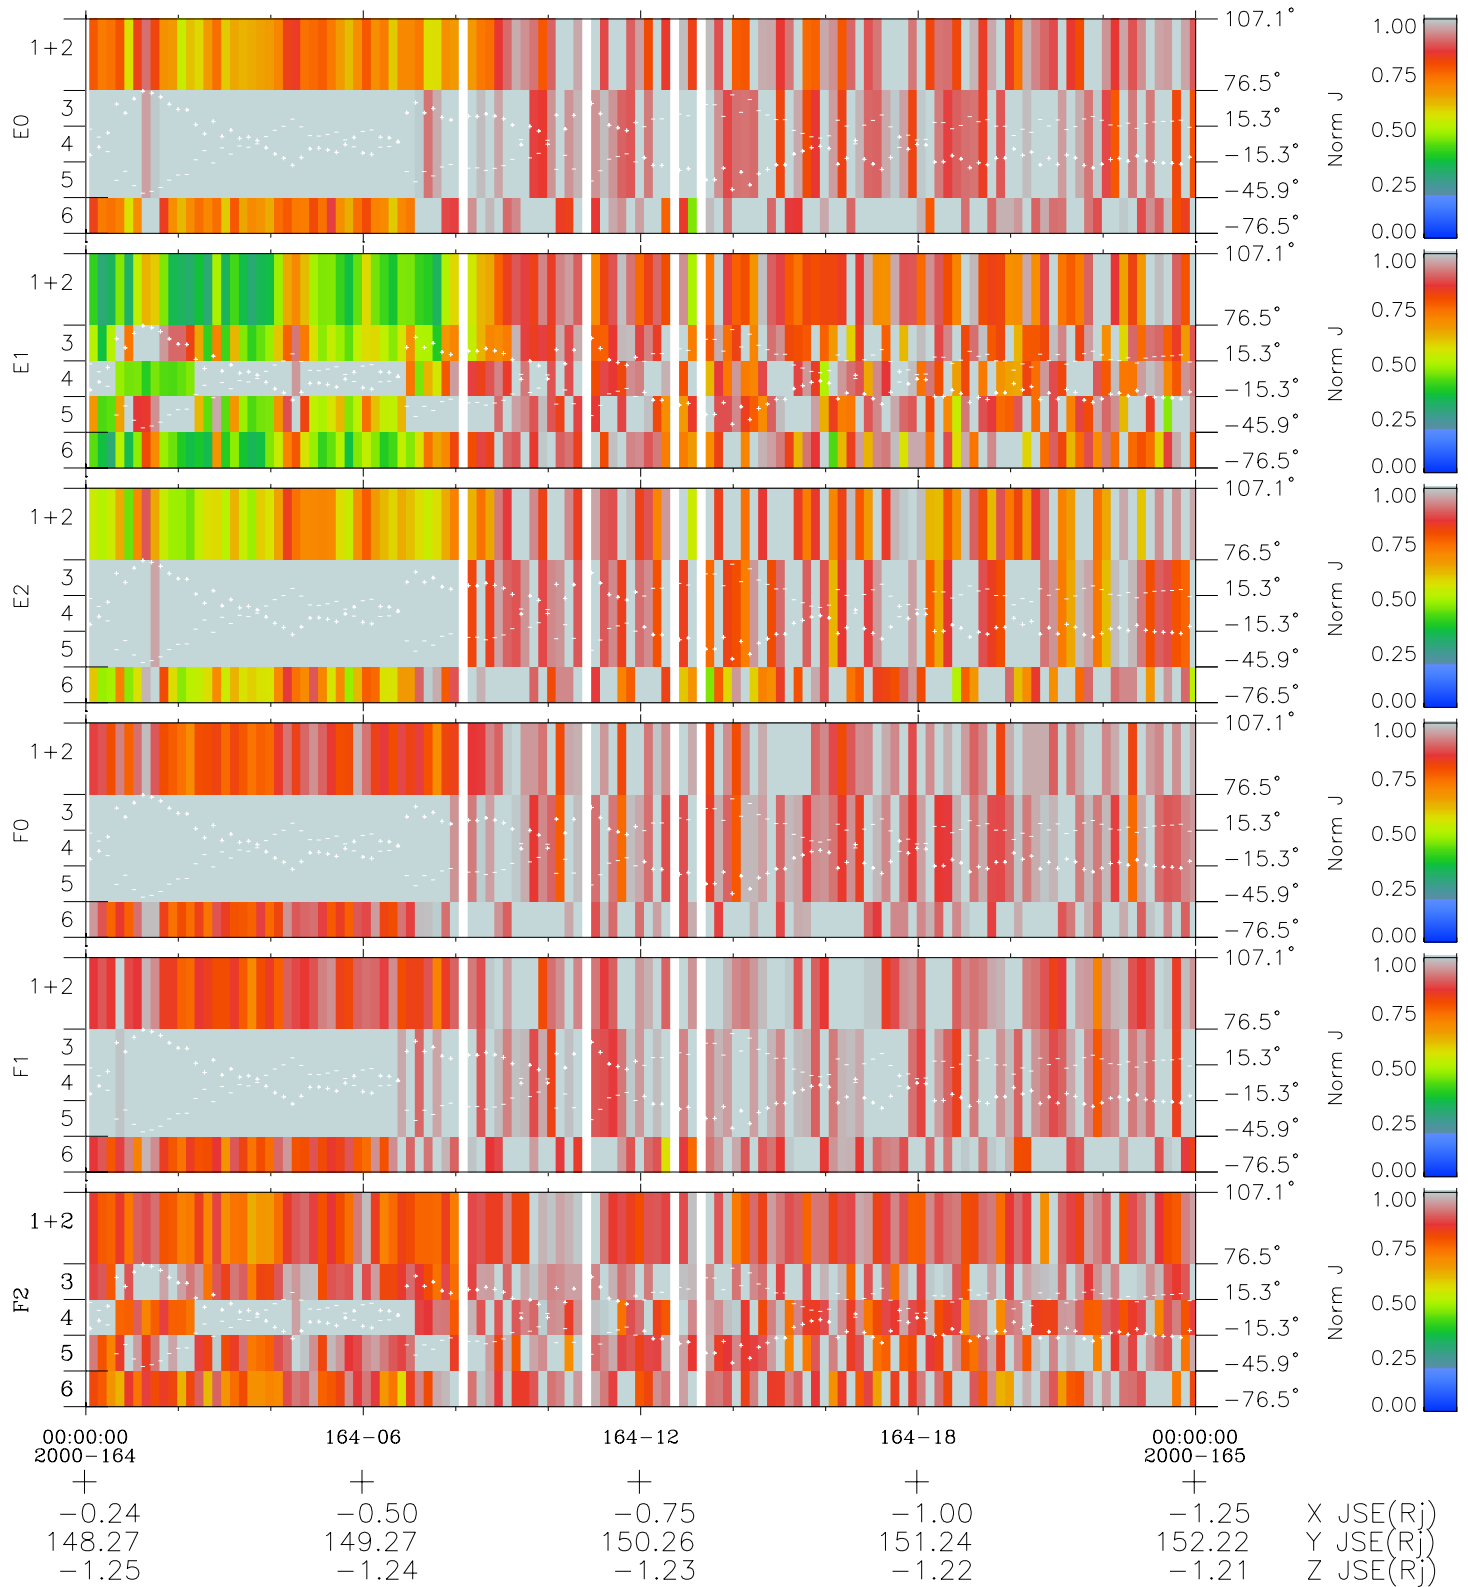

Galileo EPD Real Elevation Anisotropies 00164

Software Version: RTELEV_NORM V 1.20
Data Production: 10-03-01
Plot Production: Mon Sep 17 12:17:50 2001
Color File: wondr3
Geofactor File: 1.1

- ◇ = Jupiter look direction
- = Corotation look direction