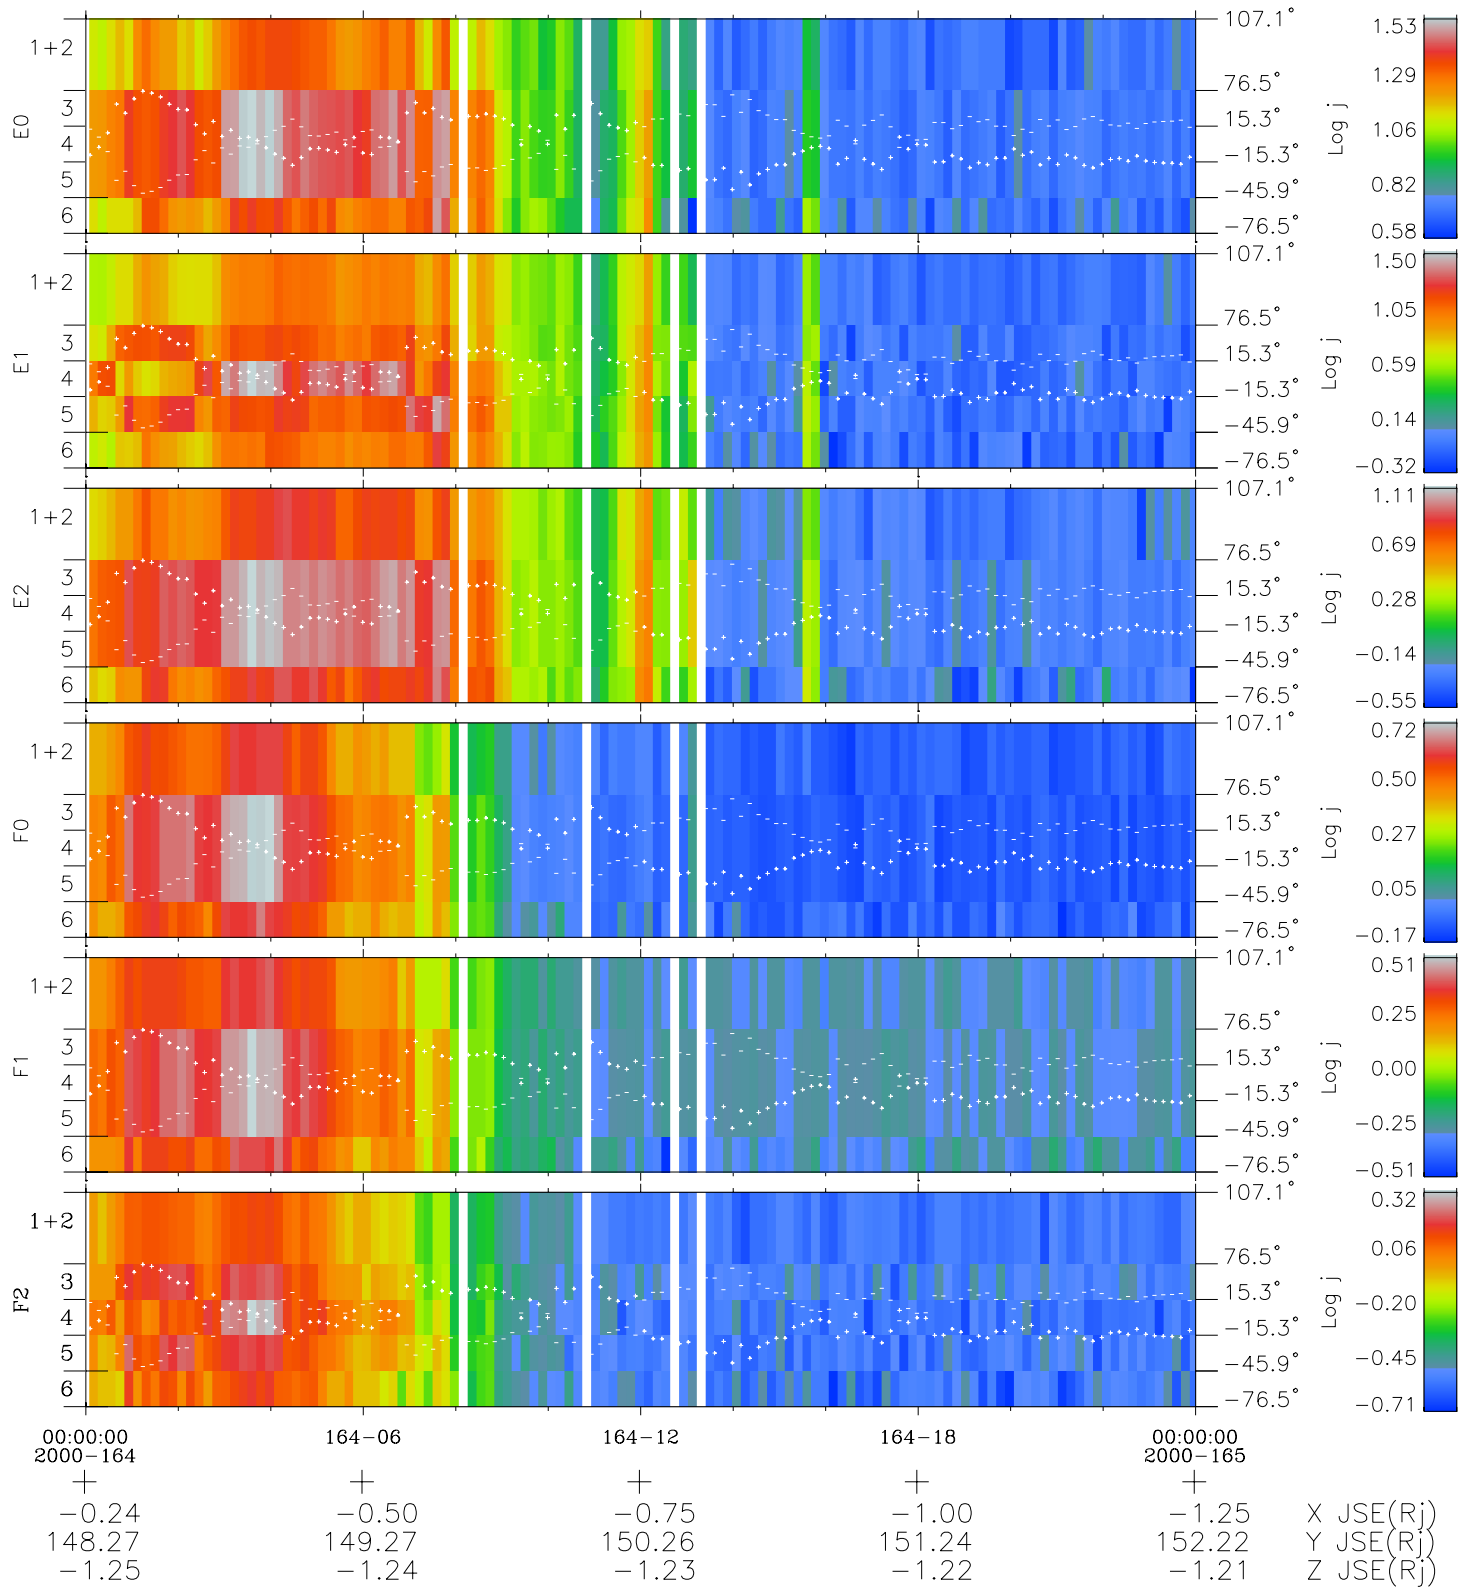

Galileo EPD Real Elevation Anisotropies 00164

Software Version: RTELEV_FLUX V 1.20
Data Production: 10-03-01
Plot Production: Mon Sep 17 12:17:39 2001
Color File: wondr3
Geofactor File: 1.1

- ◇ = Jupiter look direction
- = Corotation look direction