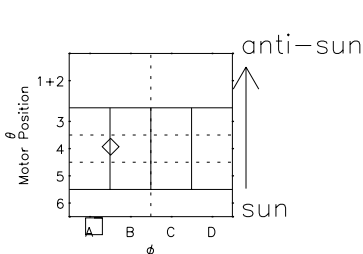

Galileo EPD Real Elevation Anisotropies 00164

Software Version: RTELEV_FLUX V 1.20
Data Production: 10-03-01
Plot Production: Mon Sep 17 12:17:39 2001
Color File: wondr3
Geofactor File: 1.1

- ◇ = Jupiter look direction
- = Corotation look direction