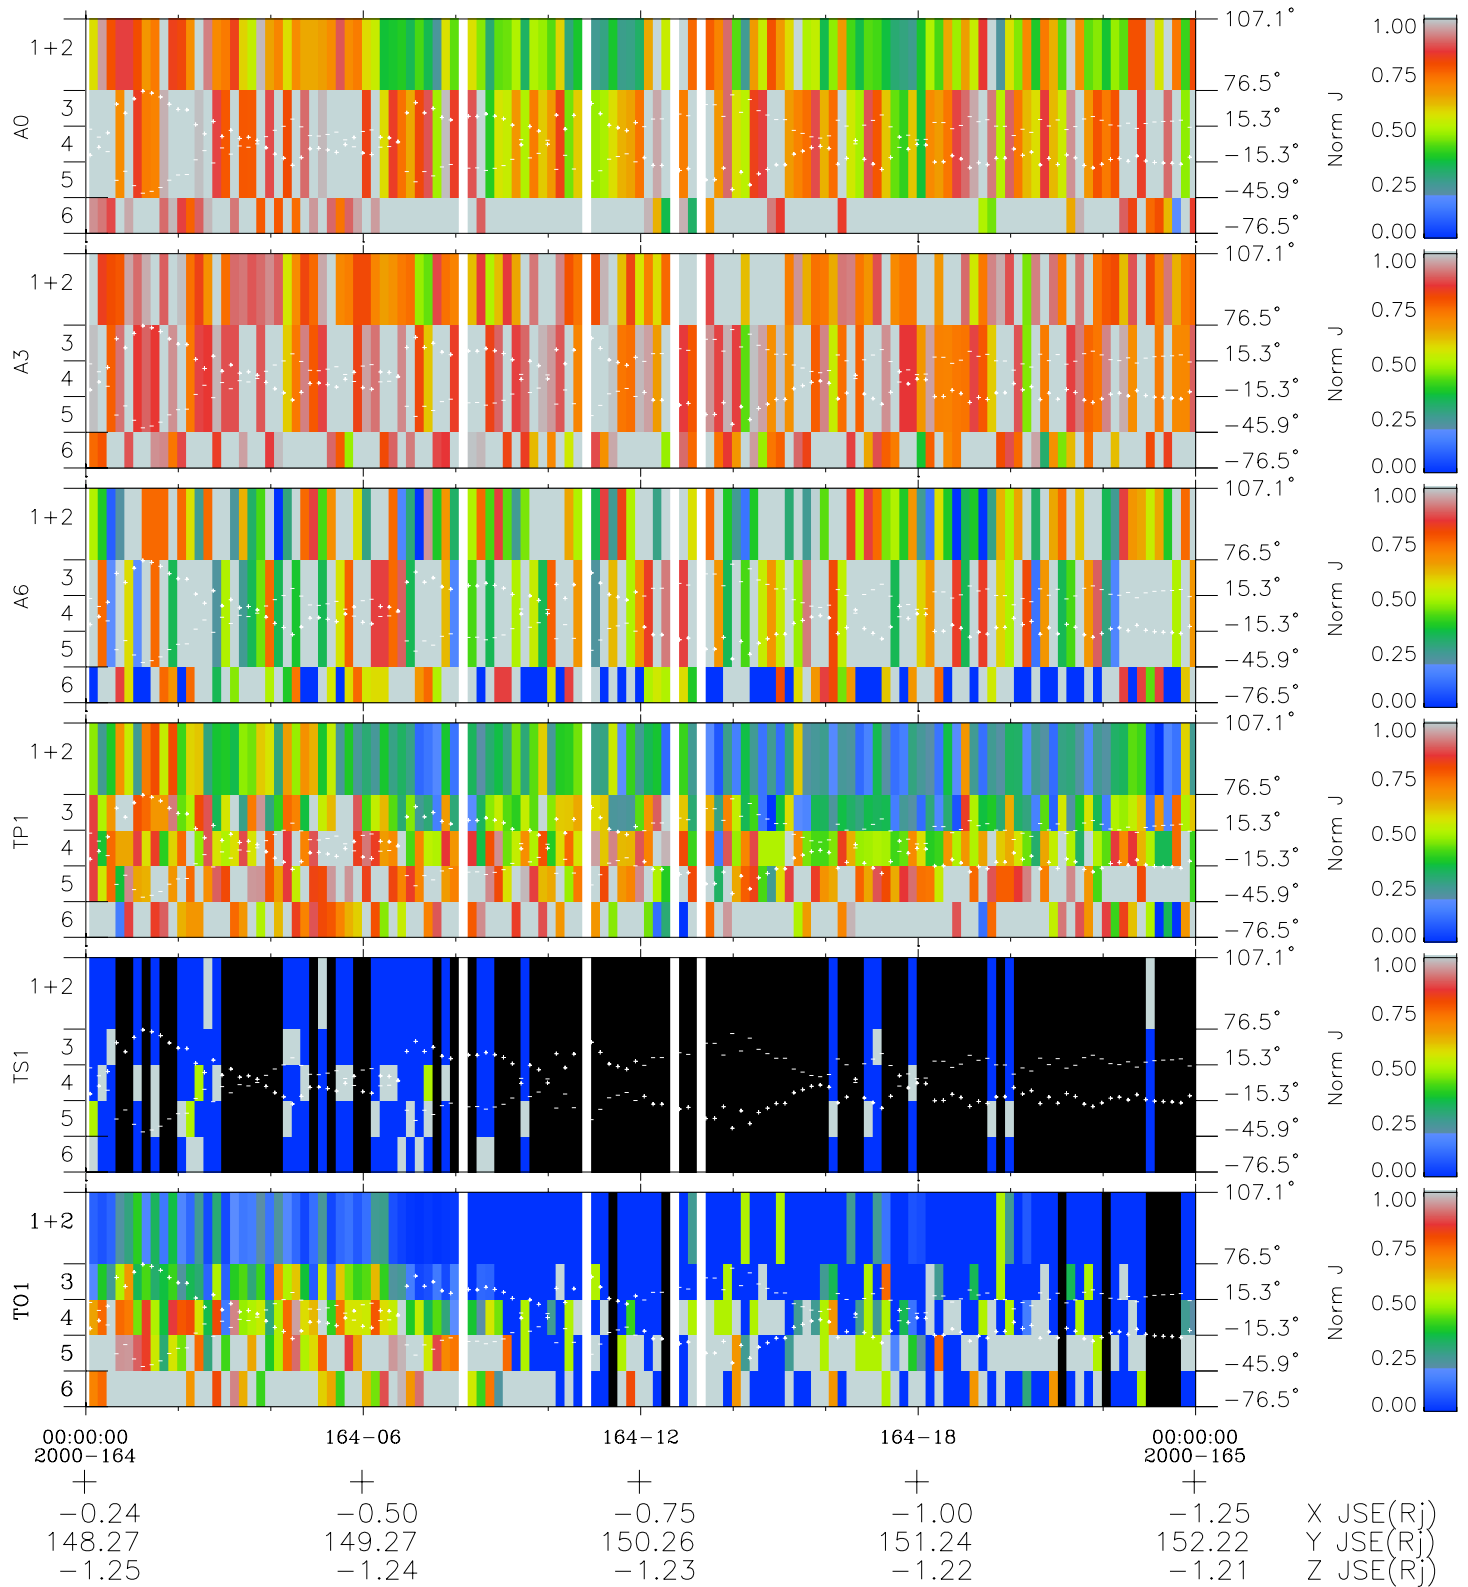

# Galileo EPD Real Elevation Anisotropies 00164

Software Version: RTELEV\_NORM V 1.20  
Data Production: 10-03-01  
Plot Production: Mon Sep 17 12:17:45 2001  
Color File: wondr3  
Geofactor File: 1.1

- ◇ = Jupiter look direction
- = Corotation look direction