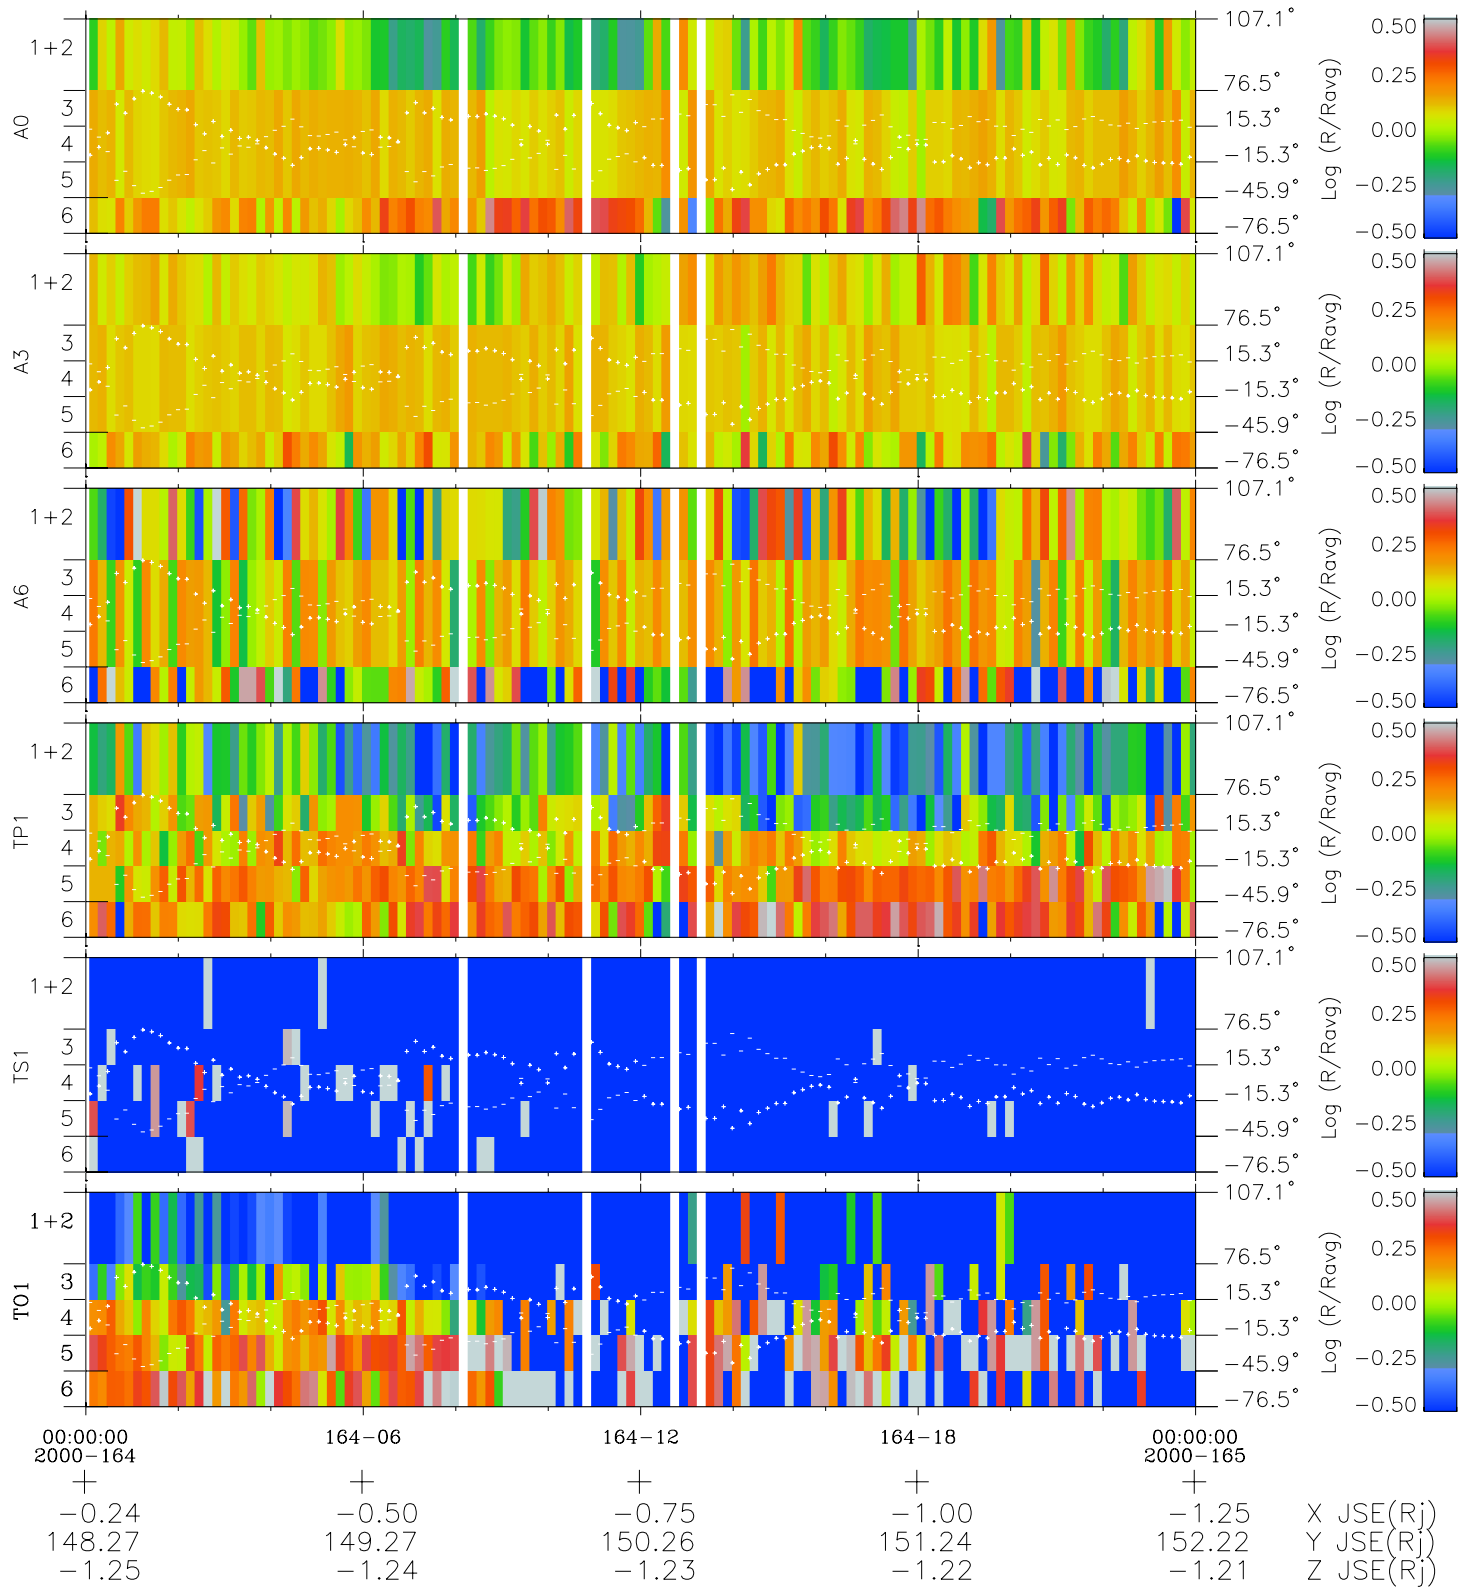

# Galileo EPD Real Elevation Anisotropies 00164

Software Version: RTELEV\_MEAN V 1.20  
 Data Production: 10-03-01  
 Plot Production: Mon Sep 17 12:17:24 2001  
 Color File: wondr3  
 Geofactor File: 1.1

- ◇ = Jupiter look direction
- = Corotation look direction