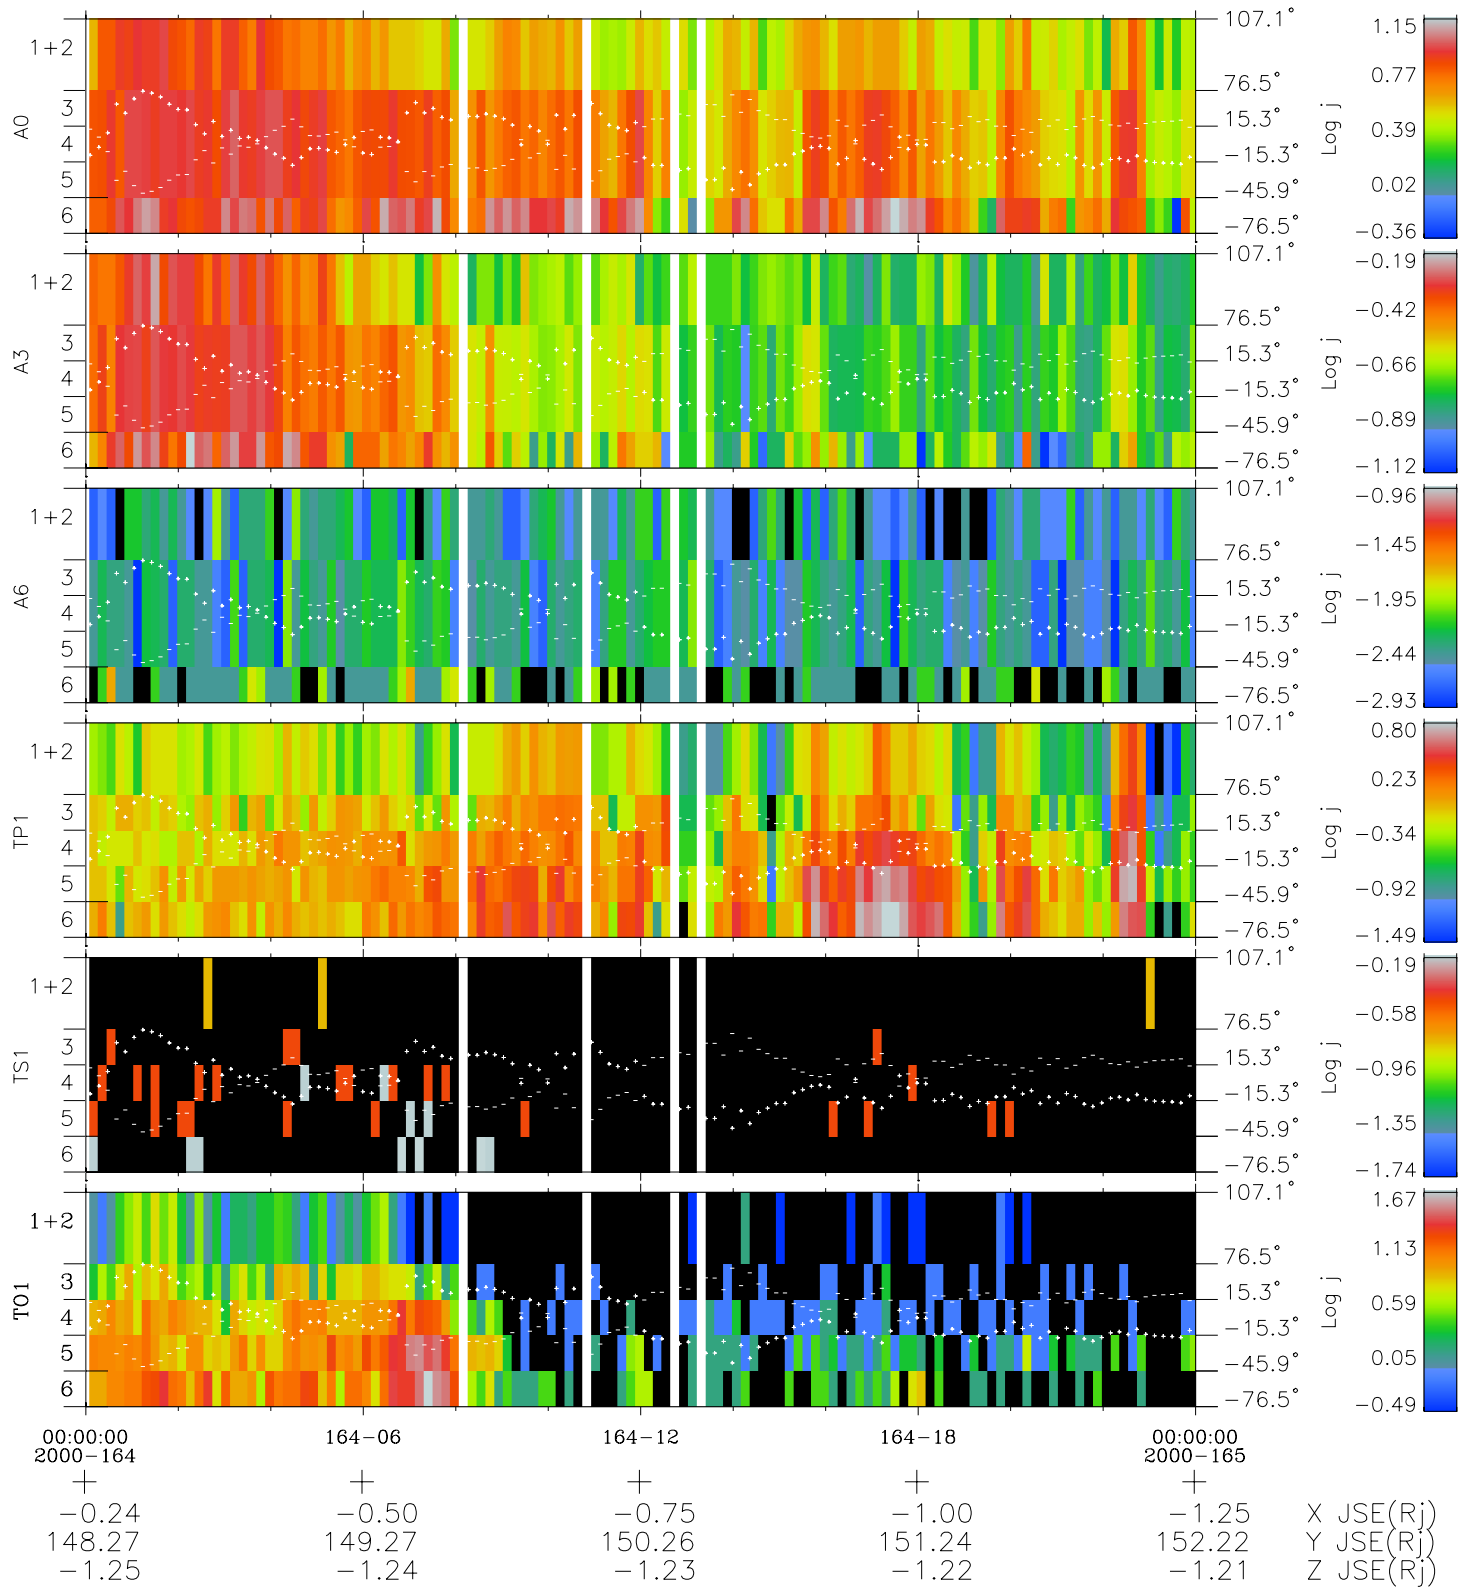

Galileo EPD Real Elevation Anisotropies 00164

Software Version: RTELEV_FLUX V 1.20
Data Production: 10-03-01
Plot Production: Mon Sep 17 12:17:34 2001
Color File: wondr3
Geofactor File: 1.1

- ◇ = Jupiter look direction
- = Corotation look direction