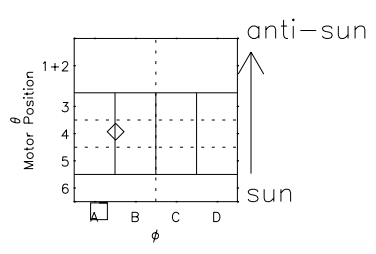

Galileo EPD Real Time Azimuth Anisotropies 00164

Software Version: RTAZIM_MEAN V 1.20
Data Production: 10-03-01
Plot Production: Mon Sep 17 12:18:00 2001
Color File: wondr3
Geofactor File: 1.1

◇ = Jupiter look direction
□ = Corotation look direction