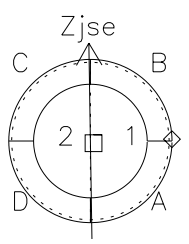

Galileo EPD Real Time Azimuth Anisotropies 00164

Software Version: RTAZIM_MEAN V 1.20
Data Production: 10-03-01
Plot Production: Mon Sep 17 12:18:00 2001
Color File: wondr3
Geofactor File: 1.1

◇ = Jupiter look direction
□ = Corotation look direction