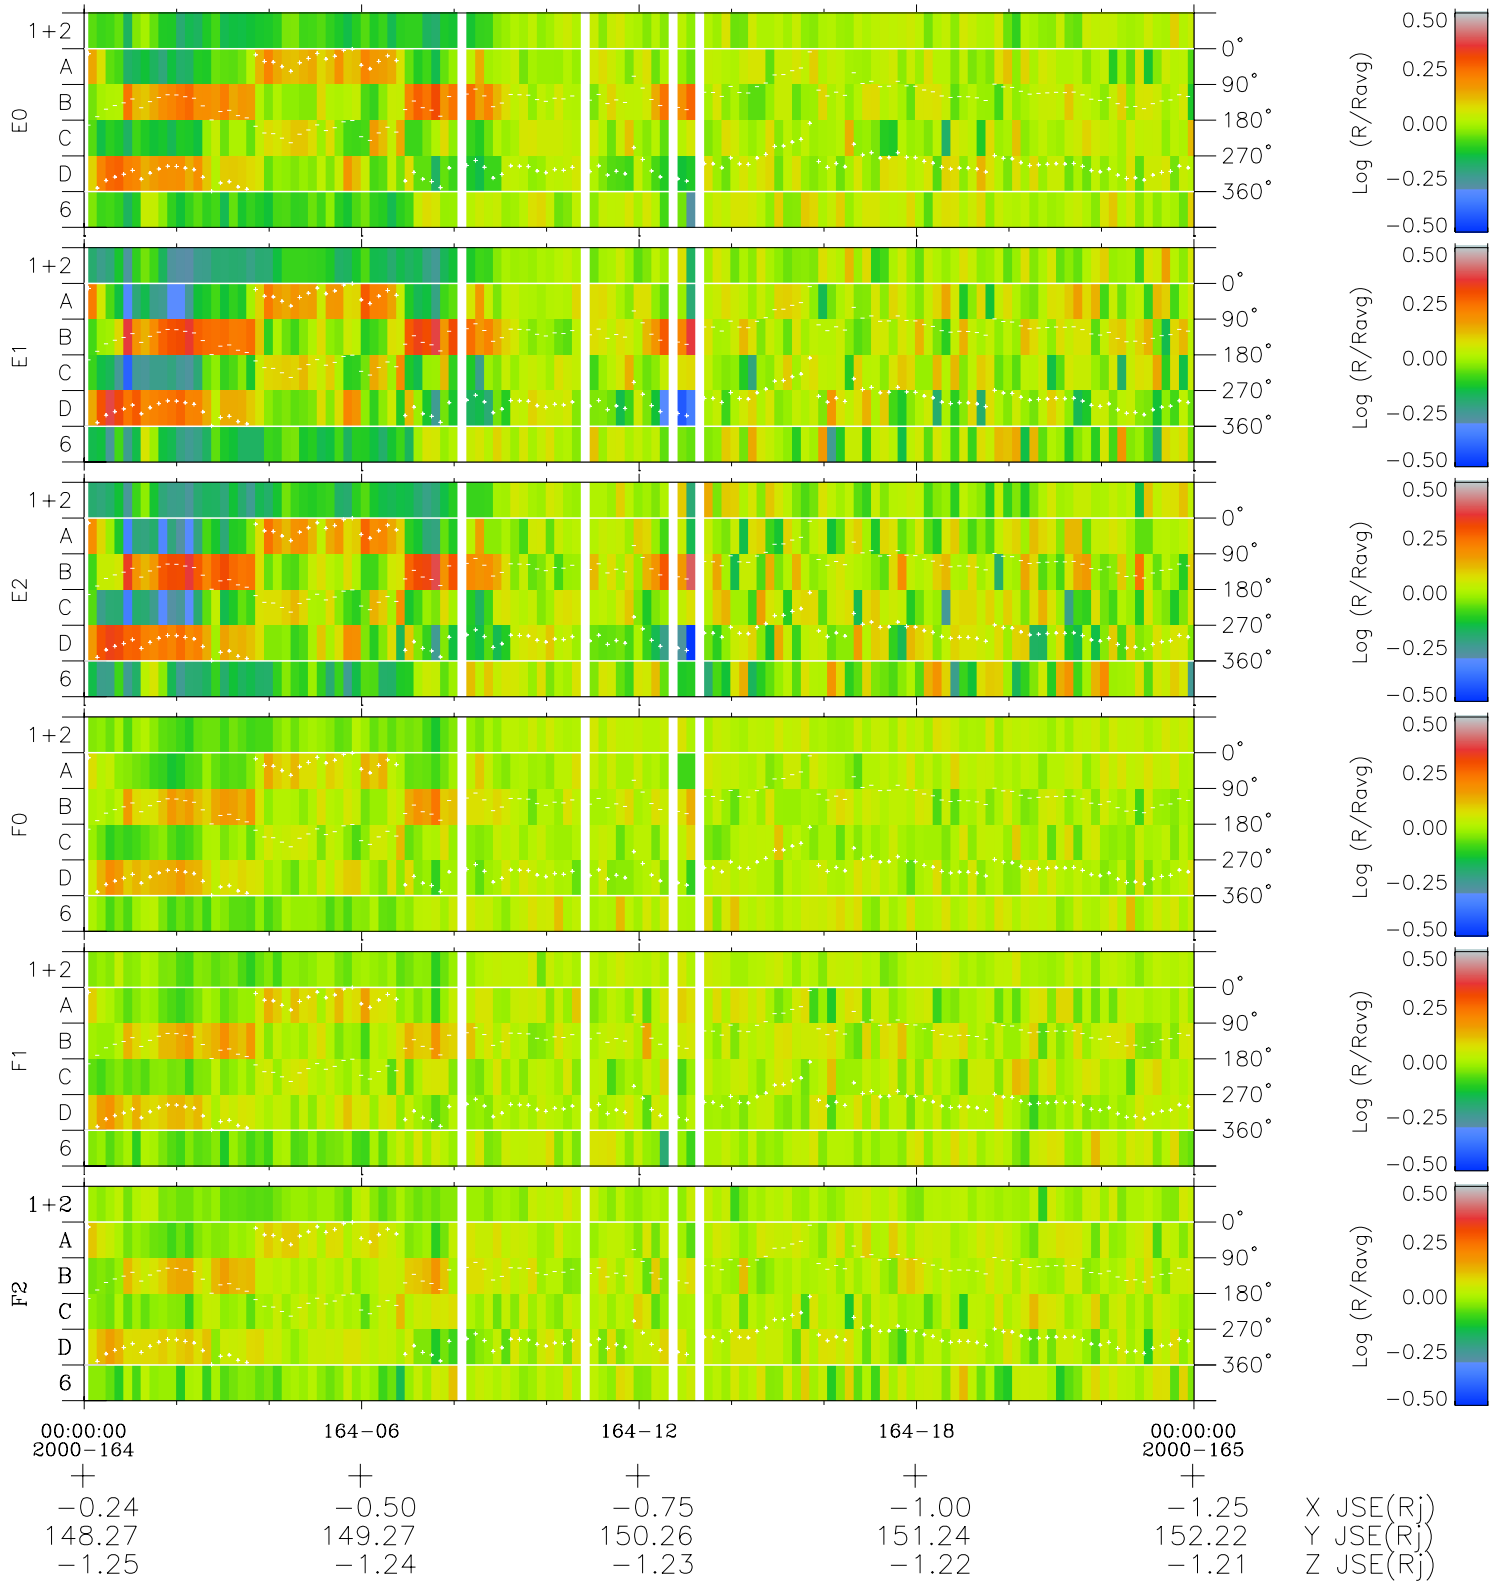

Galileo EPD Real Time Azimuth Anisotropies 00164

Software Version: RTAZIM_MEAN V 1.20
Data Production: 10-03-01
Plot Production: Mon Sep 17 12:18:00 2001
Color File: wondr3
Geofactor File: 1.1

◇ = Jupiter look direction
□ = Corotation look direction