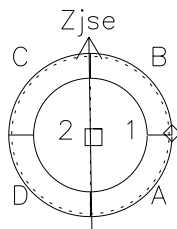

Galileo EPD Real Time Azimuth Anisotropies 00164

Software Version: RTAZIM_FLUX V 1.20
Data Production: 10-03-01
Plot Production: Mon Sep 17 12:18:09 2001
Color File: wondr3
Geofactor File: 1.1

◇ = Jupiter look direction
□ = Corotation look direction