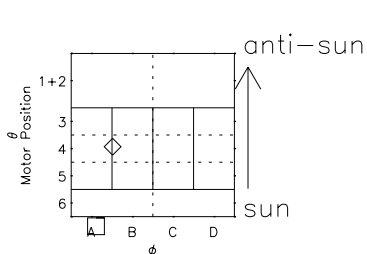

Galileo EPD Real Time Azimuth Anisotropies 00164

Software Version: RTAZIM_FLUX V 1.20
Data Production: 10-03-01
Plot Production: Mon Sep 17 12:18:09 2001
Color File: wondr3
Geofactor File: 1.1

◇ = Jupiter look direction
□ = Corotation look direction