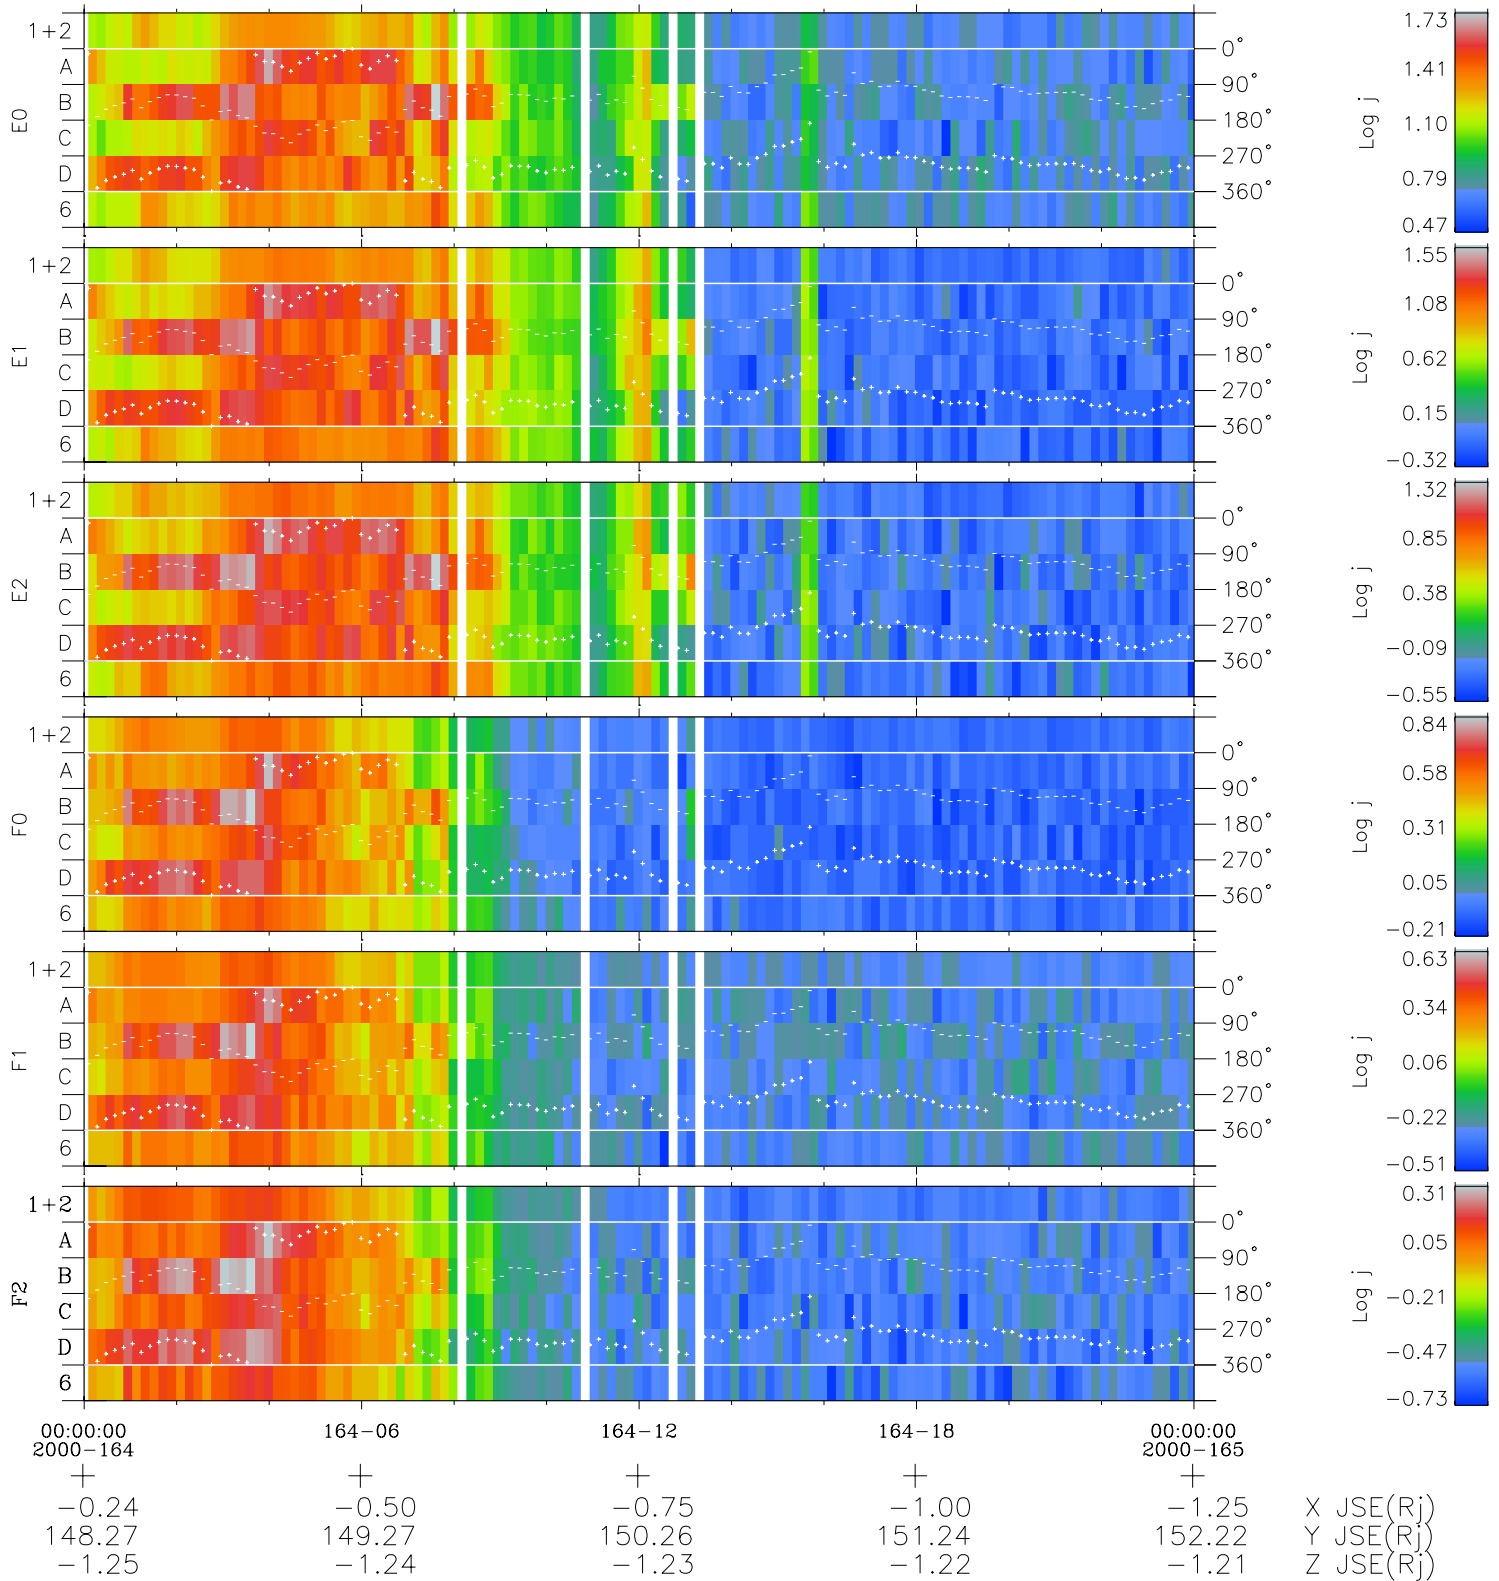

Galileo EPD Real Time Azimuth Anisotropies 00164

Software Version: RTAZIM_FLUX V 1.20
Data Production: 10-03-01
Plot Production: Mon Sep 17 12:18:09 2001
Color File: wondr3
Geofactor File: 1.1

◇ = Jupiter look direction
□ = Corotation look direction