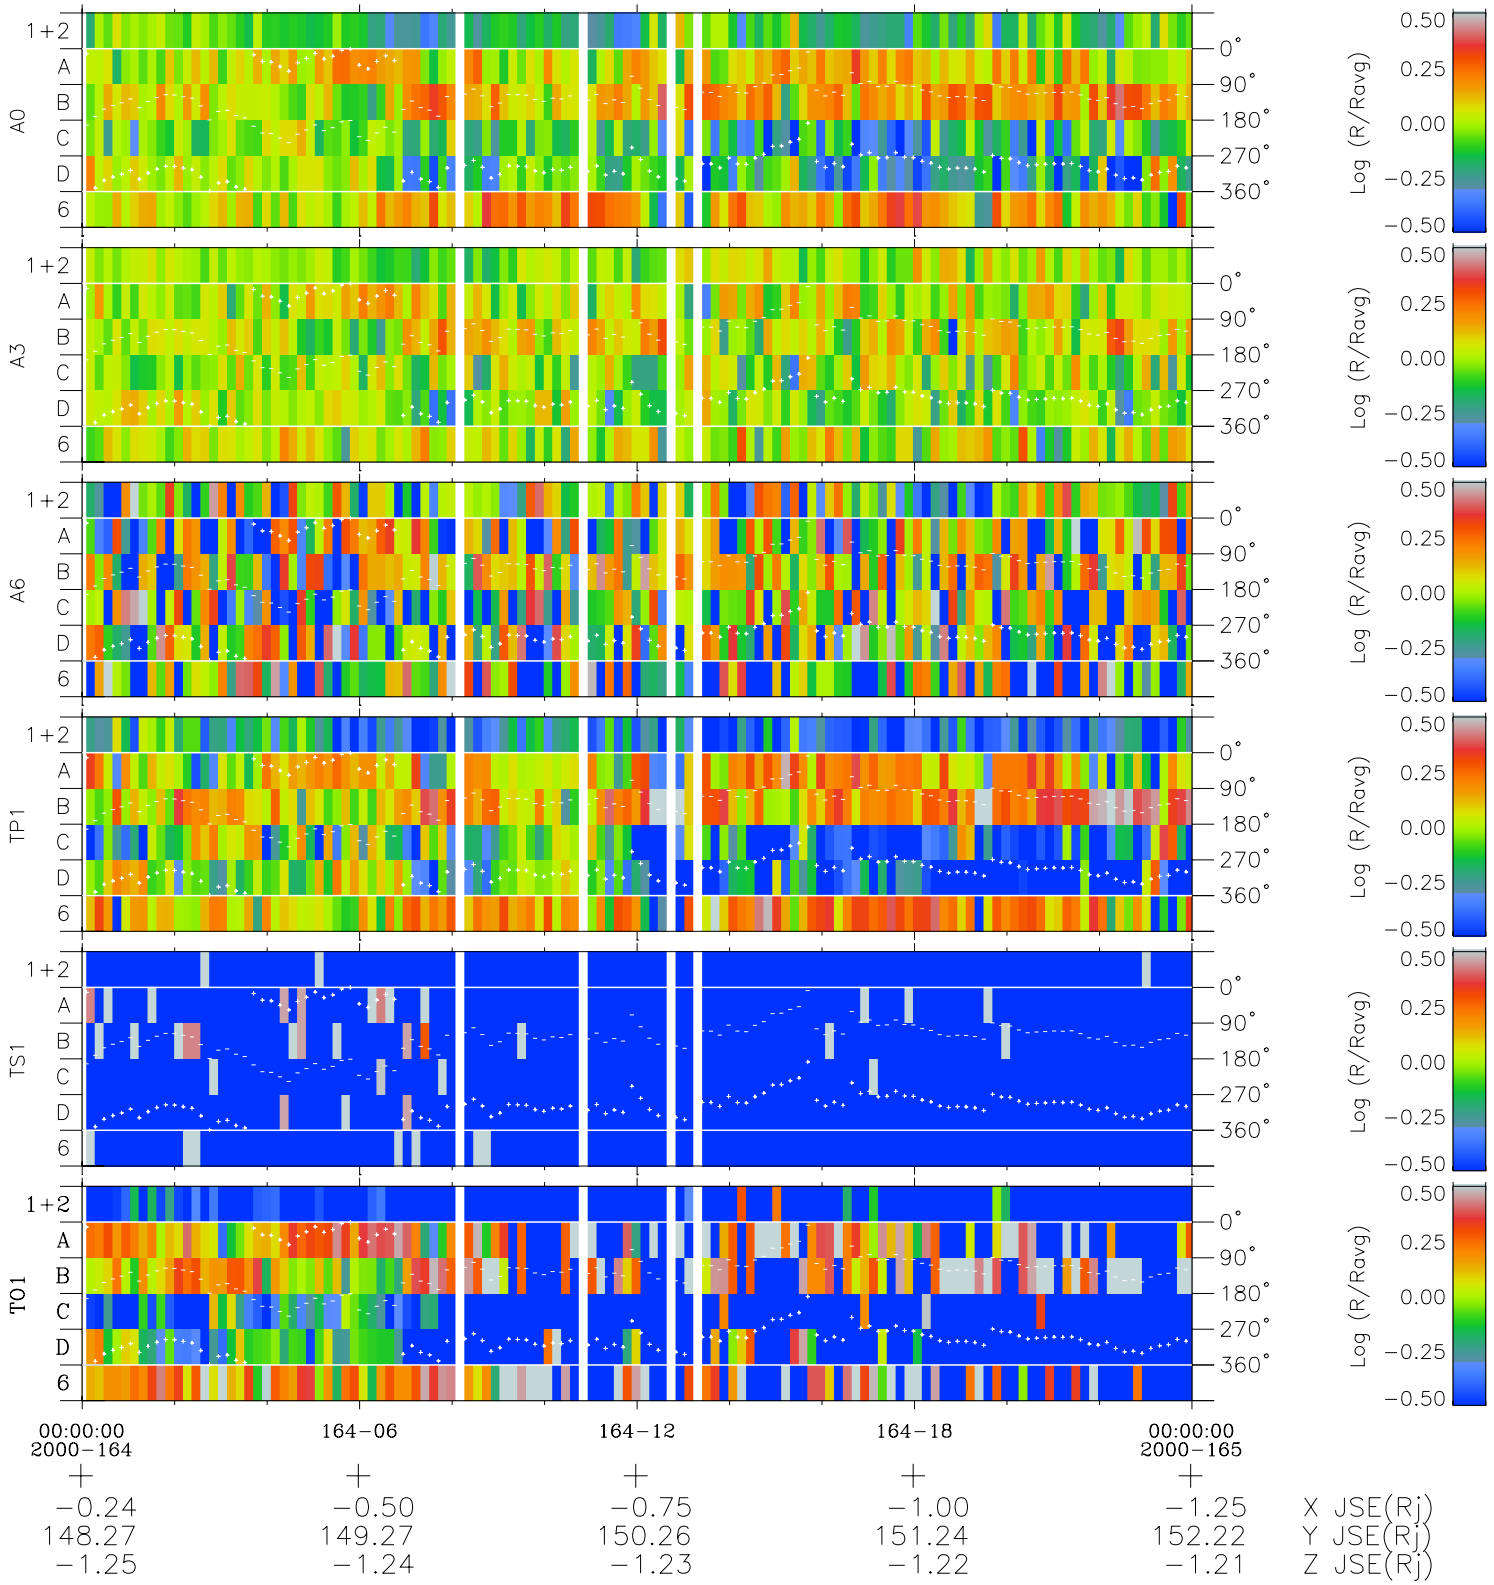

Galileo EPD Real Time Azimuth Anisotropies 00164

Software Version: RTAZIM_MEAN V 1.20
 Data Production: 10-03-01
 Plot Production: Mon Sep 17 12:17:55 2001
 Color File: wondr3
 Geofactor File: 1.1

◇ = Jupiter look direction
 □ = Corotation look direction