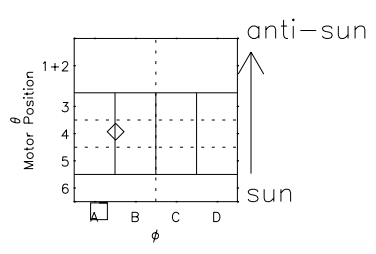

Galileo EPD Real Time Azimuth Anisotropies 00164

Software Version: RTAZIM_MEAN V 1.20
 Data Production: 10-03-01
 Plot Production: Mon Sep 17 12:17:55 2001
 Color File: wondr3
 Geofactor File: 1.1

◇ = Jupiter look direction
 □ = Corotation look direction