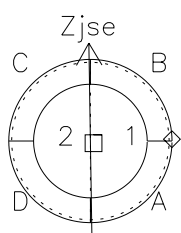

Galileo EPD Real Time Azimuth Anisotropies 00164

Software Version: RTAZIM_MEAN V 1.20
 Data Production: 10-03-01
 Plot Production: Mon Sep 17 12:17:55 2001
 Color File: wondr3
 Geofactor File: 1.1

◇ = Jupiter look direction
 □ = Corotation look direction