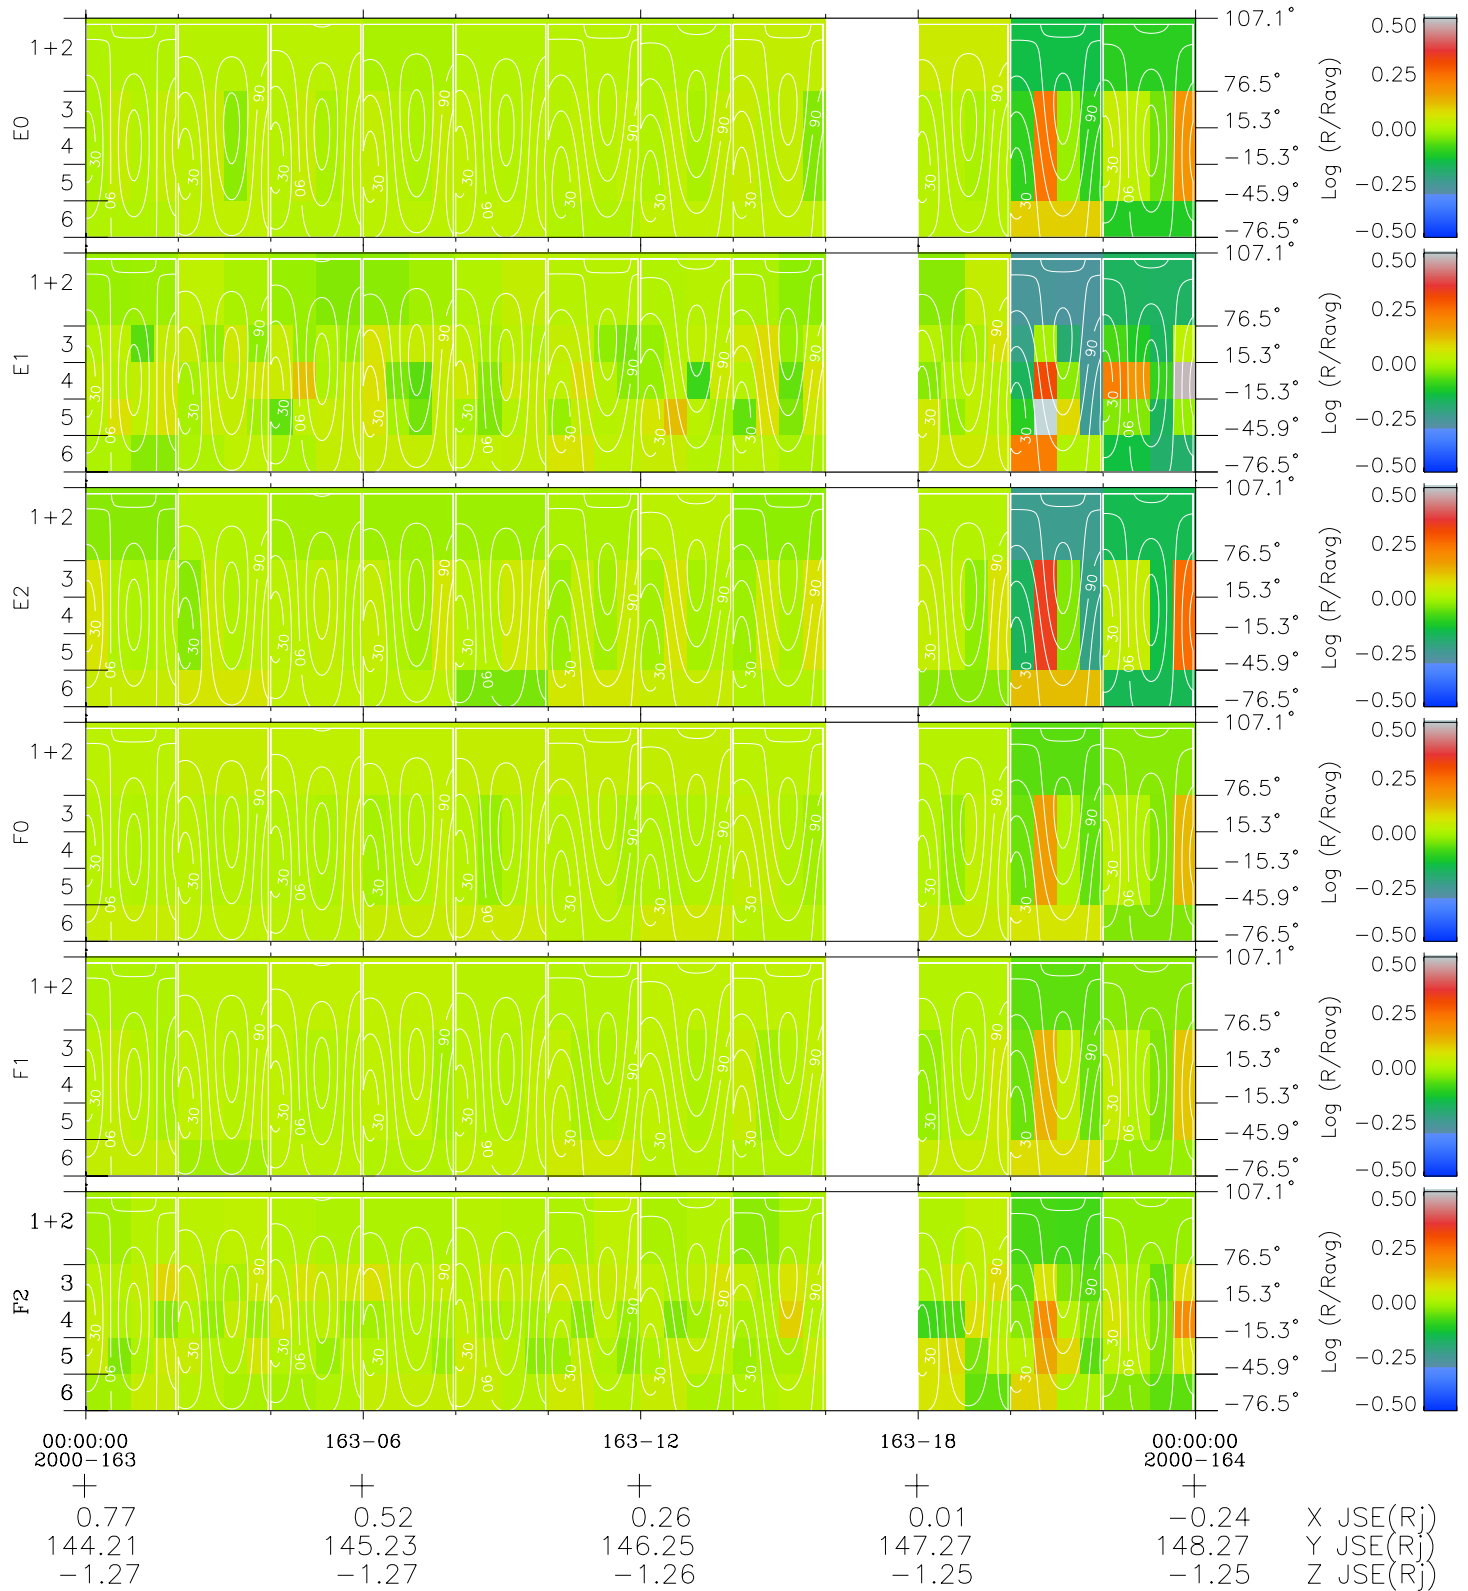

Galileo EPD Real Time All-Sky Anisotropies 00163

Software Version: RTSKY_MEAN V 1.20
 Data Production: 10-03-01
 Plot Production: Mon Sep 17 12:09:45 2001
 Color File: wondr3
 Geofactor File: 1.1

- ◇ = Jupiter look direction
- = Corotation look direction