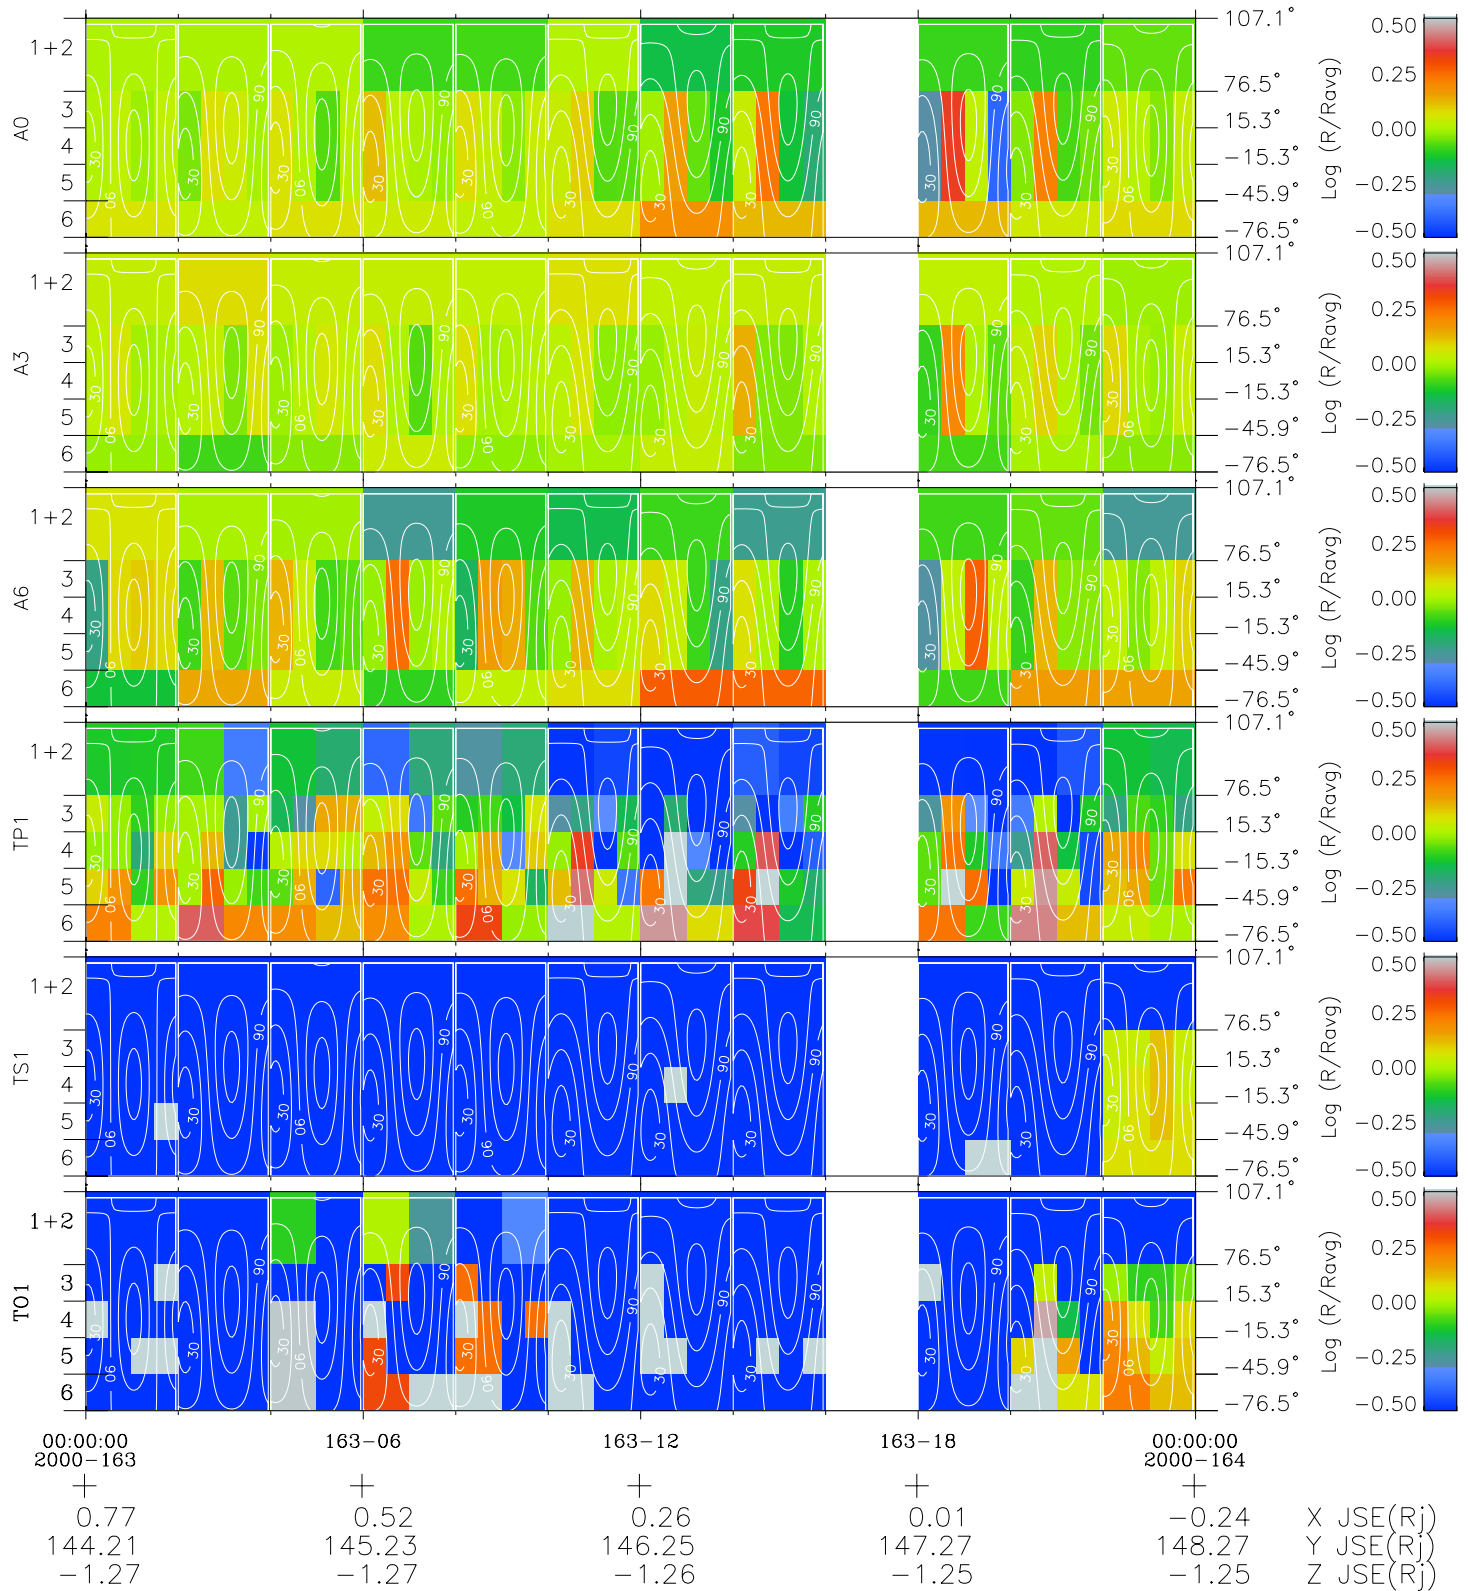

Galileo EPD Real Time All-Sky Anisotropies 00163

Software Version: RTSKY_MEAN V 1.20
 Data Production: 10-03-01
 Plot Production: Mon Sep 17 12:09:39 2001
 Color File: wondr3
 Geofactor File: 1.1

- ◇ = Jupiter look direction
- = Corotation look direction