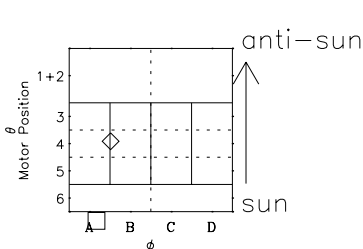

# Galileo EPD Real-Time Six-Sector 00163

Software Version: RTLINE\_R6 V 1.20  
Data Production: 10-03-01  
Plot Production: Mon Sep 17 12:11:11 2001

◇ = Jupiter look direction  
□ = Corotation look direction