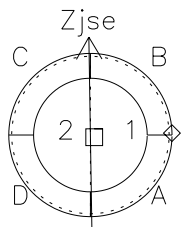

# Galileo EPD Real-Time Six-Sector 00163

Software Version: RTLINE\_R6 V 1.20  
Data Production: 10-03-01  
Plot Production: Mon Sep 17 12:11:11 2001

◇ = Jupiter look direction  
□ = Corotation look direction