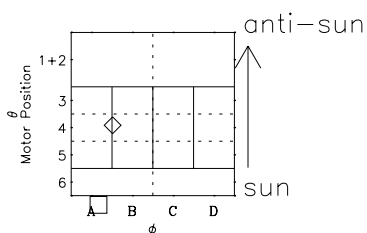

Galileo EPD Real-Time Six-Sector 00163

Software Version: RTLINE_R6 V 1.20
Data Production: 10-03-01
Plot Production: Mon Sep 17 12:11:10 2001

- ◇ = Jupiter look direction
- = Corotation look direction