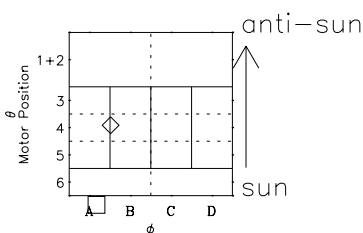

Galileo EPD Real-Time Six-Sector 00163

Software Version: RTLINE_R6 V 1.20
Data Production: 10-03-01
Plot Production: Mon Sep 17 12:11:09 2001

◇ = Jupiter look direction
□ = Corotation look direction