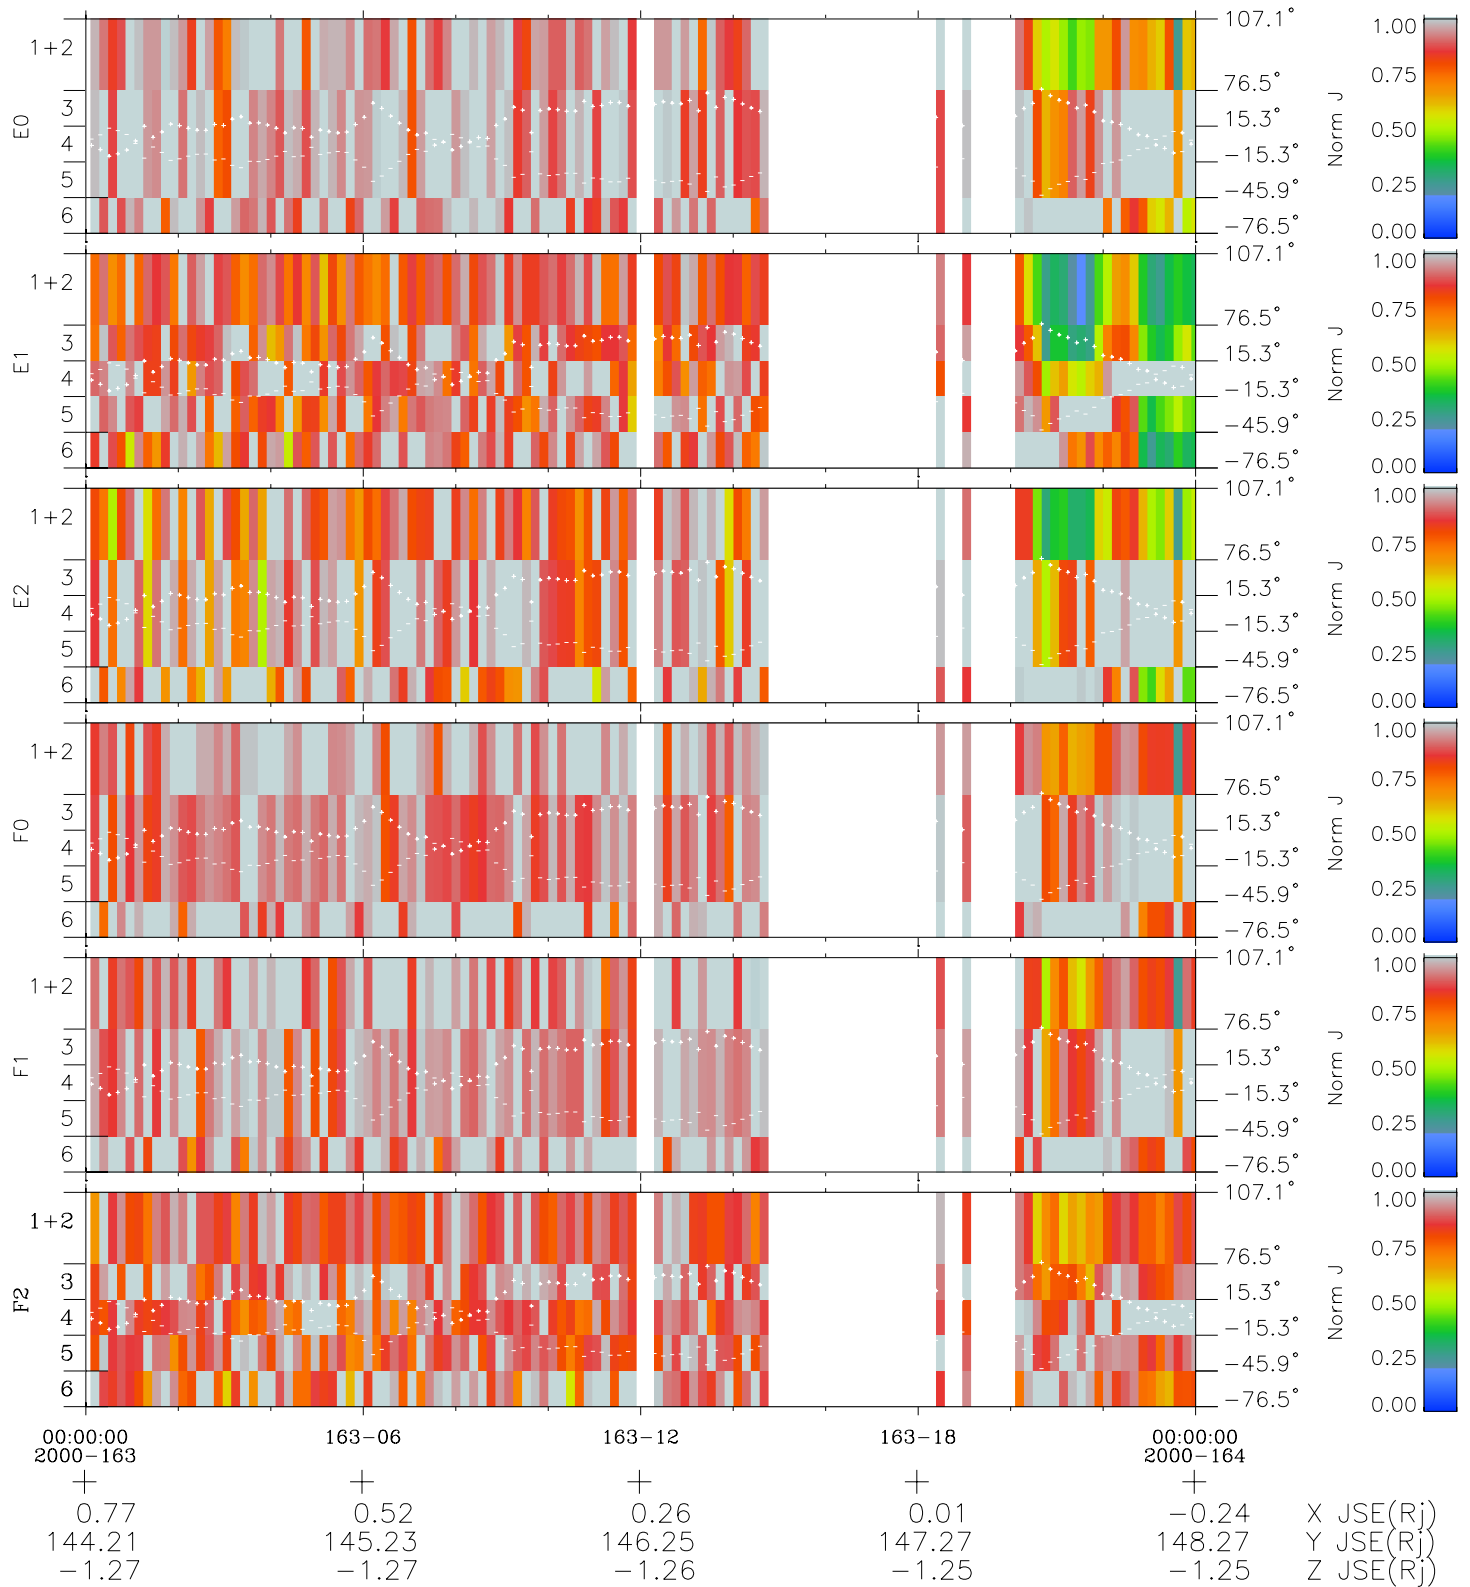

Galileo EPD Real Elevation Anisotropies 00163

Software Version: RTELEV_NORM V 1.20
Data Production: 10-03-01
Plot Production: Mon Sep 17 12:10:35 2001
Color File: wondr3
Geofactor File: 1.1

- ◇ = Jupiter look direction
- = Corotation look direction