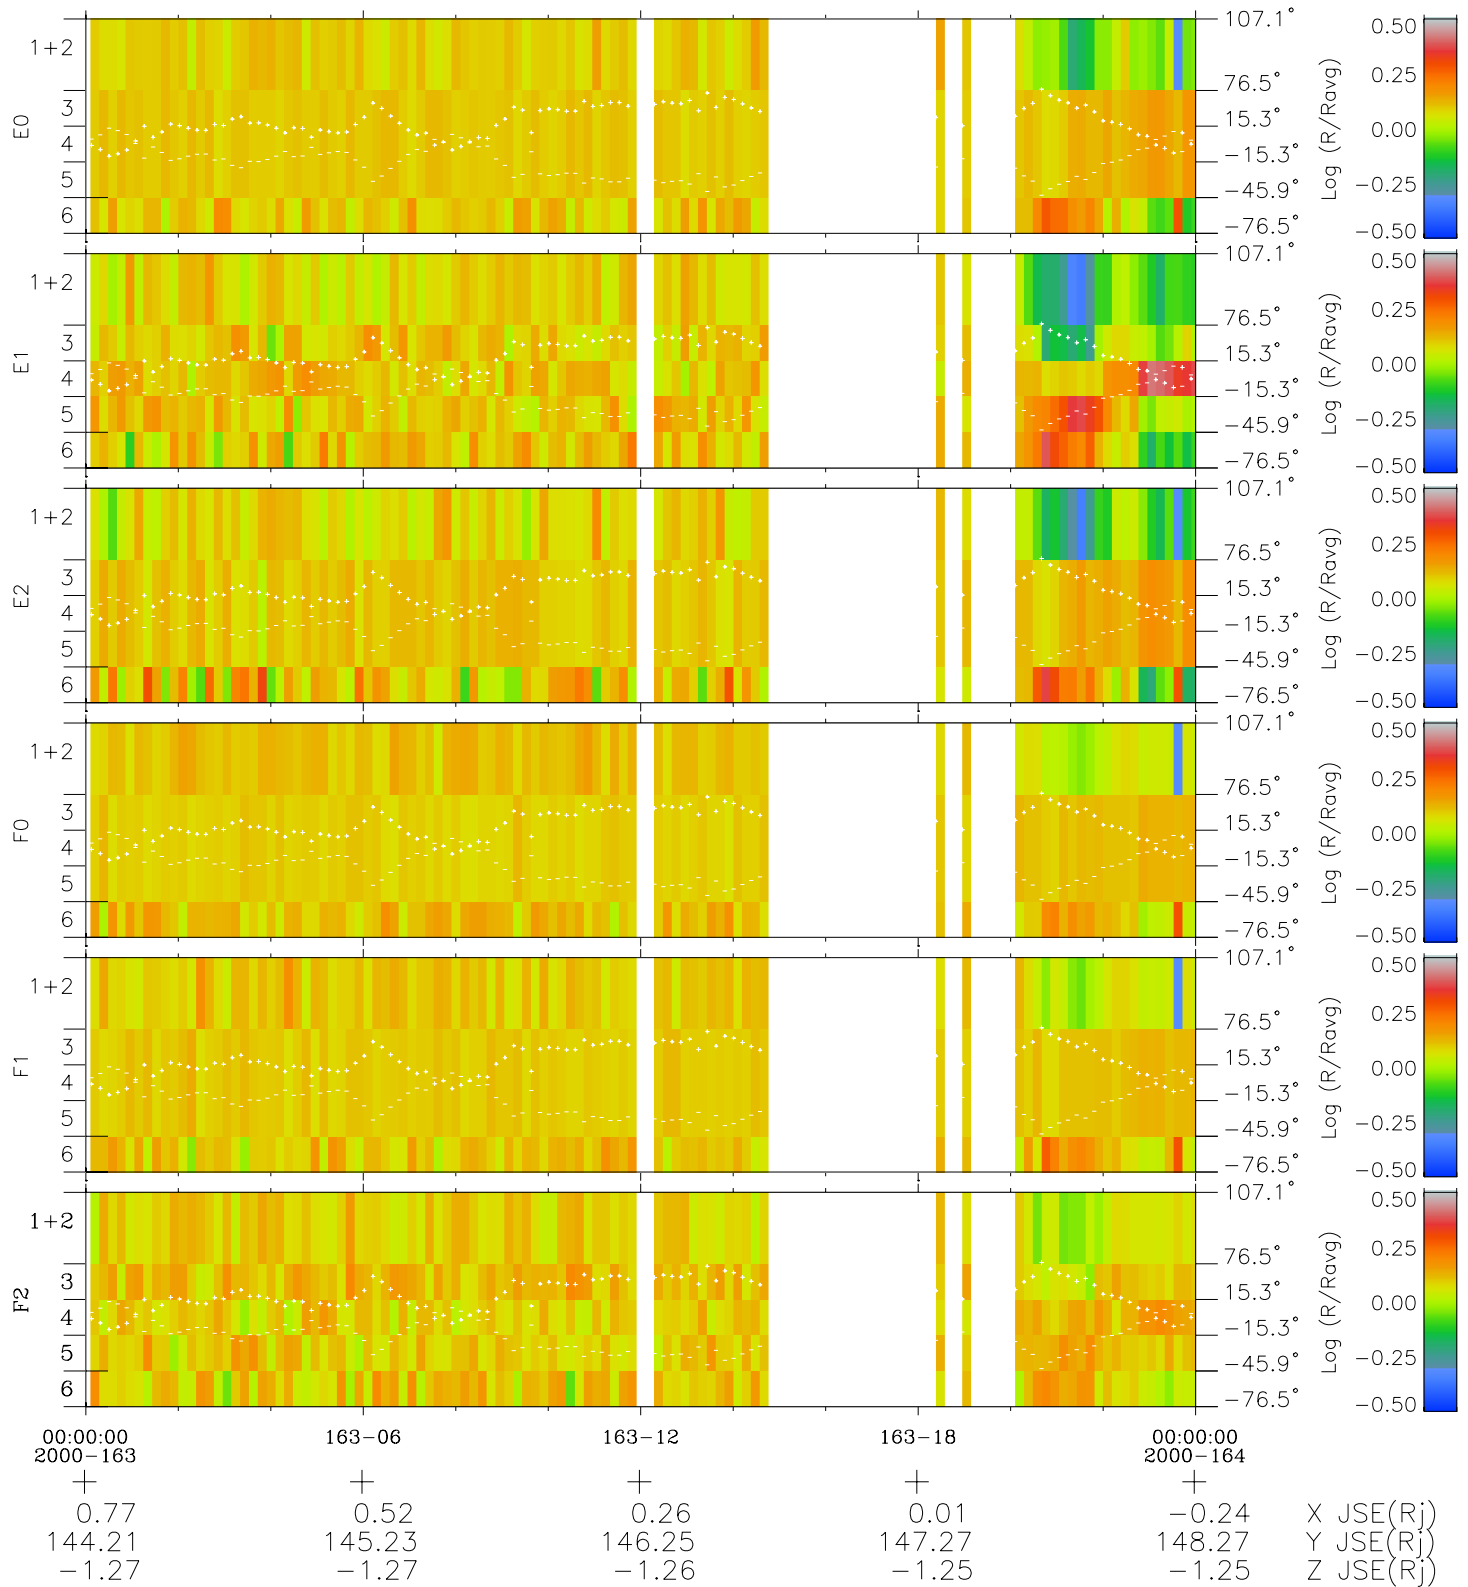

Galileo EPD Real Elevation Anisotropies 00163

Software Version: RTELEV_MEAN V 1.20
 Data Production: 10-03-01
 Plot Production: Mon Sep 17 12:10:17 2001
 Color File: wondr3
 Geofactor File: 1.1

- ◇ = Jupiter look direction
- = Corotation look direction