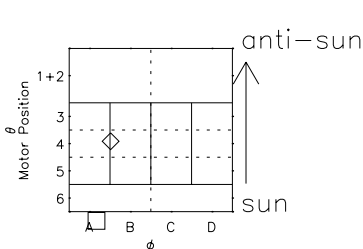

Galileo EPD Real Elevation Anisotropies 00163

Software Version: RTELEV_FLUX V 1.20
Data Production: 10-03-01
Plot Production: Mon Sep 17 12:10:26 2001
Color File: wondr3
Geofactor File: 1.1

- ◇ = Jupiter look direction
- = Corotation look direction