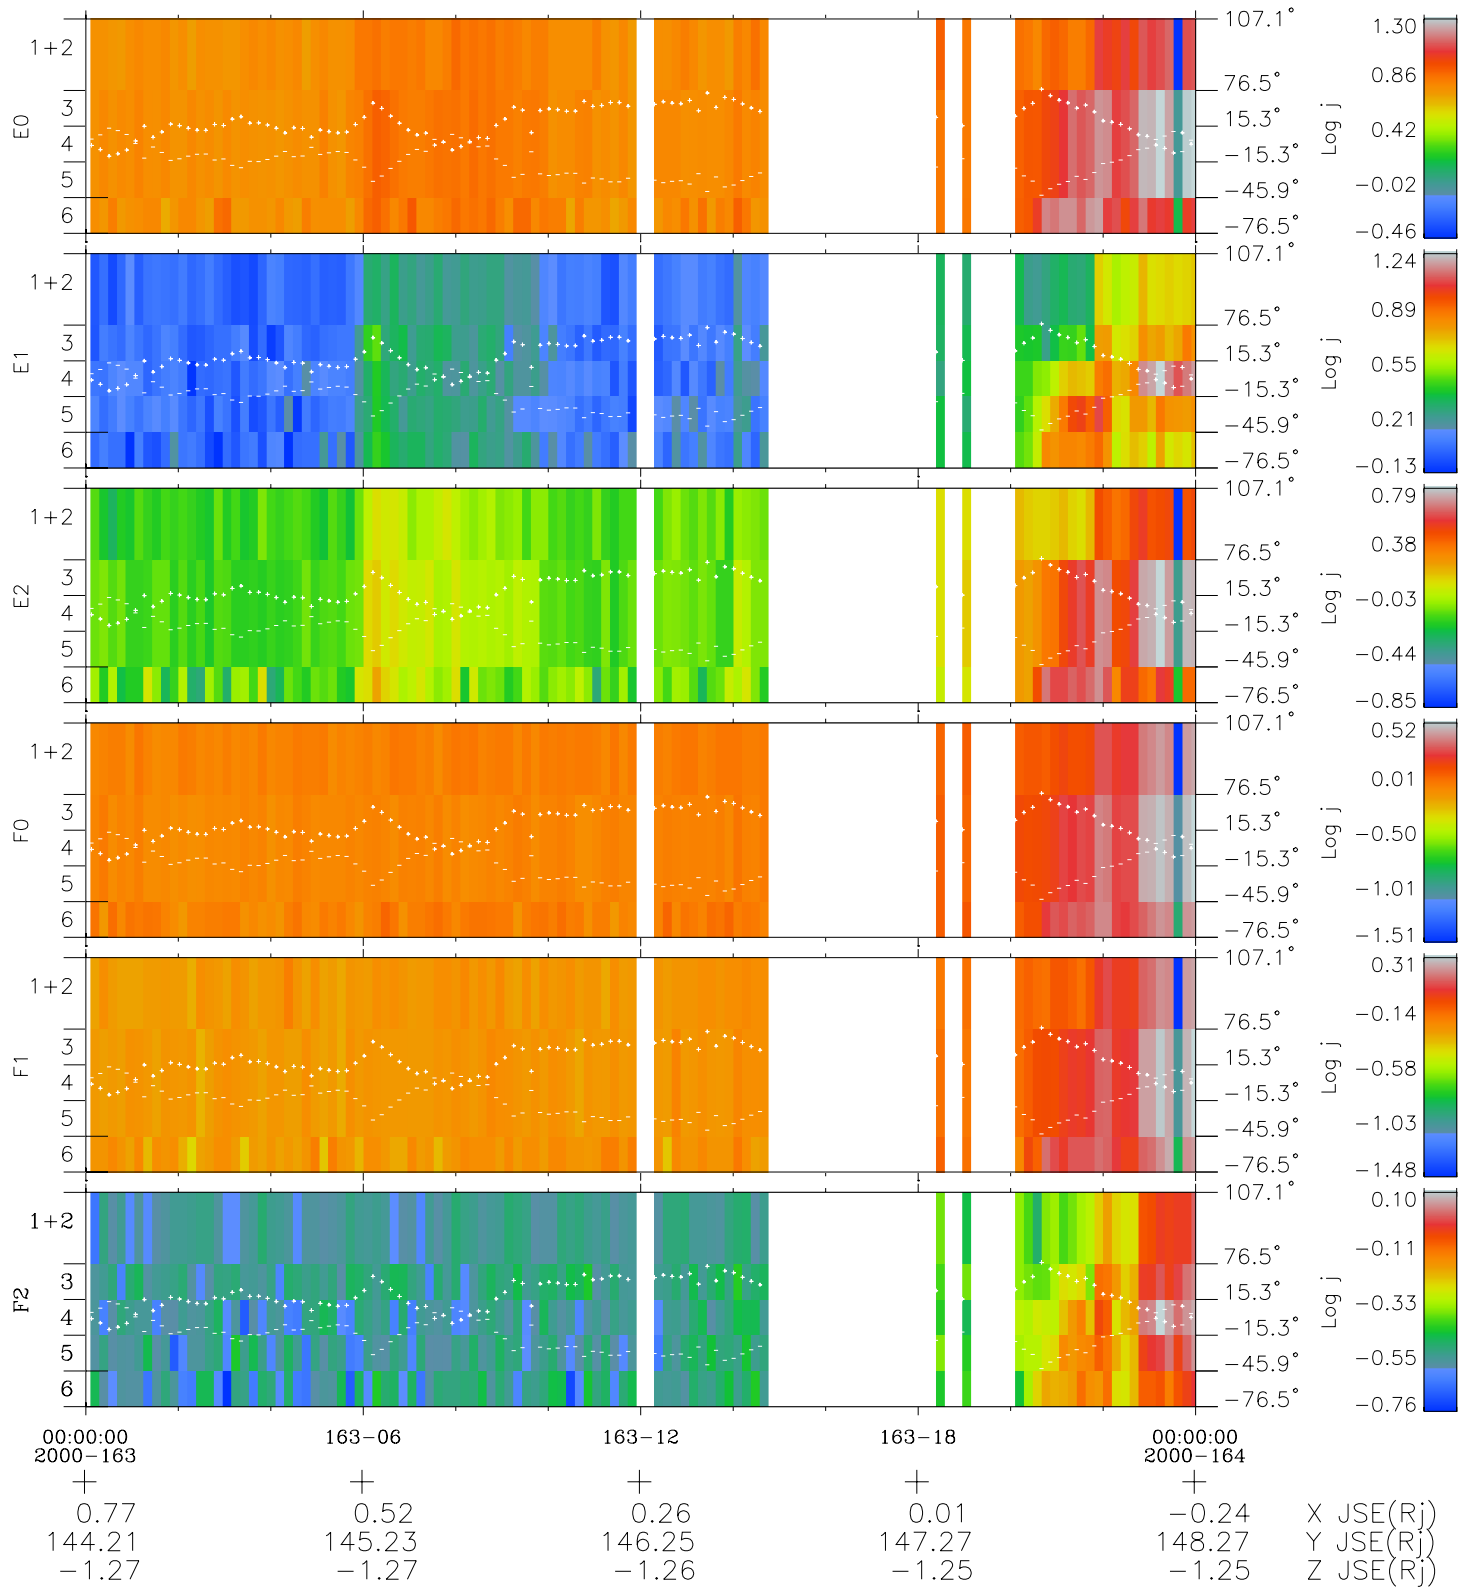

Galileo EPD Real Elevation Anisotropies 00163

Software Version: RTELEV_FLUX V 1.20
Data Production: 10-03-01
Plot Production: Mon Sep 17 12:10:26 2001
Color File: wondr3
Geofactor File: 1.1

- ◇ = Jupiter look direction
- = Corotation look direction