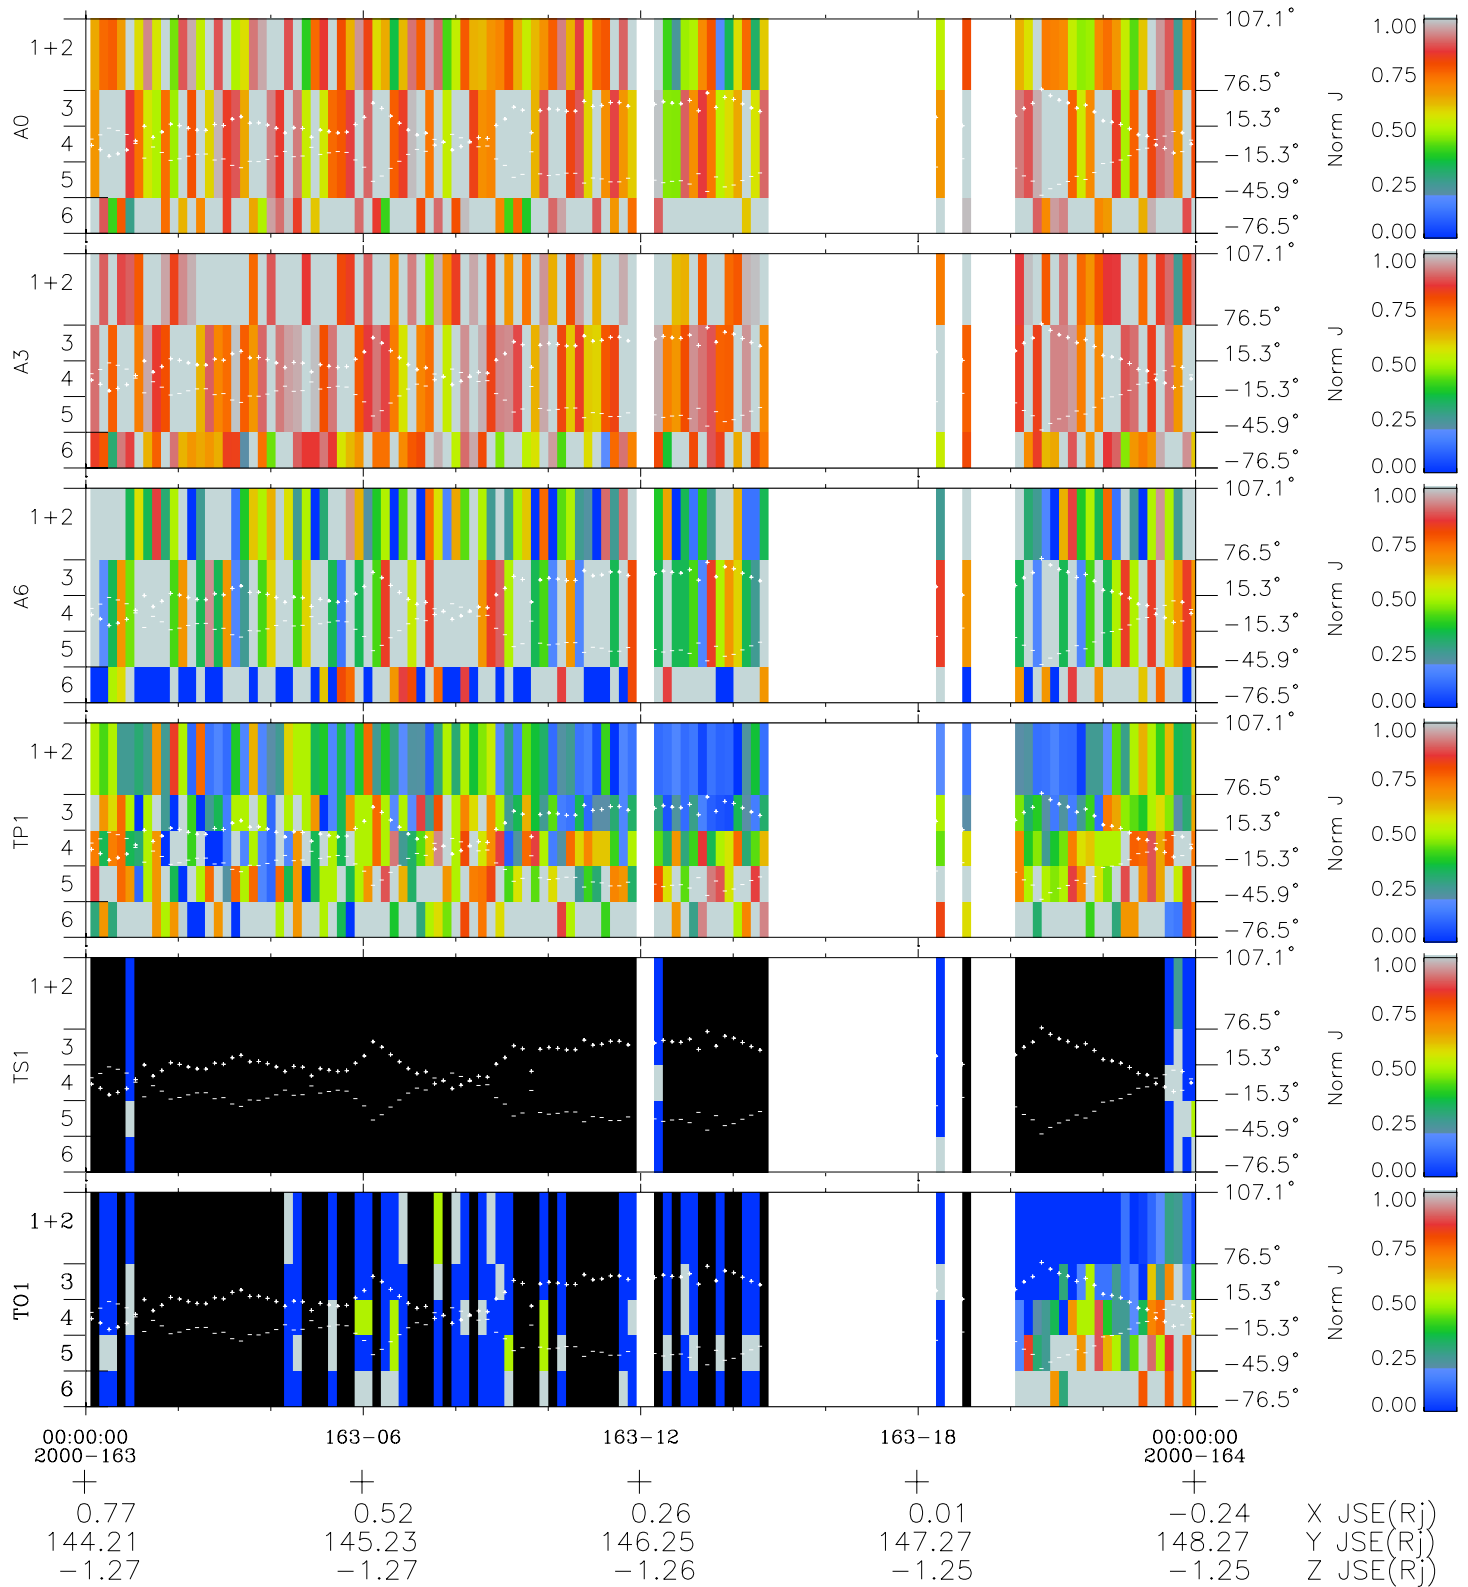

# Galileo EPD Real Elevation Anisotropies 00163

Software Version: RTELEV\_NORM V 1.20  
Data Production: 10-03-01  
Plot Production: Mon Sep 17 12:10:31 2001  
Color File: wondr3  
Geofactor File: 1.1

- ◇ = Jupiter look direction
- = Corotation look direction