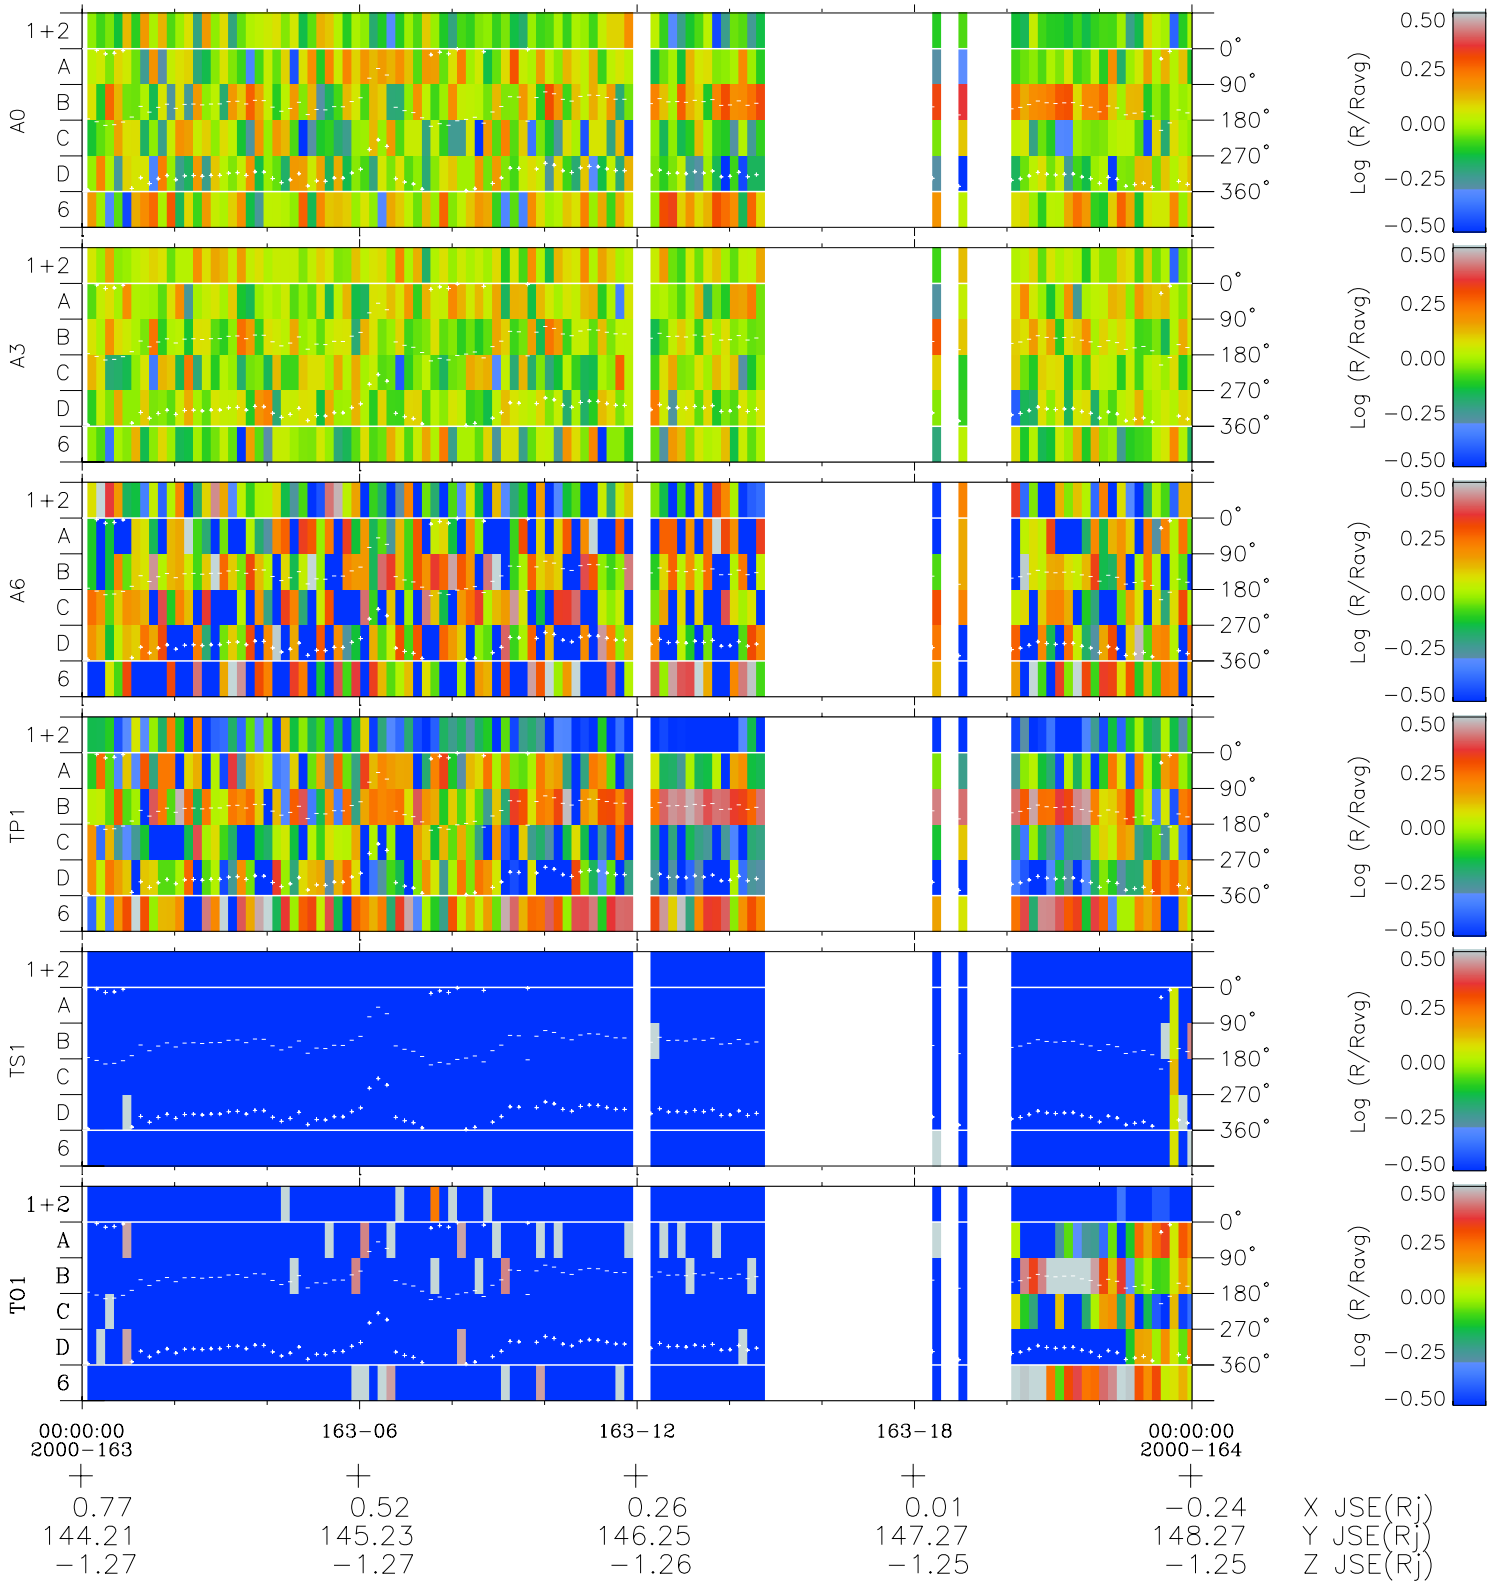

Galileo EPD Real Time Azimuth Anisotropies 00163

Software Version: RTAZIM_MEAN V 1.20
Data Production: 10-03-01
Plot Production: Mon Sep 17 12:10:39 2001
Color File: wondr3
Geofactor File: 1.1

- ◇ = Jupiter look direction
- = Corotation look direction