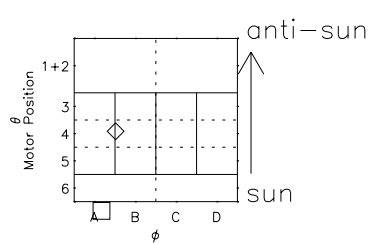

Galileo EPD Real Time Azimuth Anisotropies 00163

Software Version: RTAZIM_MEAN V 1.20
Data Production: 10-03-01
Plot Production: Mon Sep 17 12:10:39 2001
Color File: wondr3
Geofactor File: 1.1

- ◇ = Jupiter look direction
- = Corotation look direction