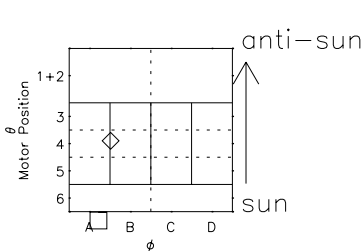

Galileo EPD Real Time R6 Electrons Spectra 00162

Software Version: RTSPEC_R6 V 1.20
 Data Production: 10-03-01
 Plot Production: Mon Sep 17 12:02:16 2001
 Color File: wondr3
 Geofactor File: 1.1

- ◇ = Jupiter look direction
- = Corotation look direction